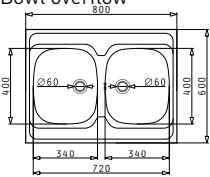

Sink dimensions: 800 x 600mm
Bowl dimensions: 340 x 400 x 150mm / 340 x 400 x 150mm
Minimum base unit: **80cm**
Bowl overflow

Finish	Ar. number	Tap holes	Waste valves	Bending type
SATIN	100103501	No tap holes	Ø60mm	3 sides down

Suitable accessories

Onset - 3 sides down

Suitable waste fittings