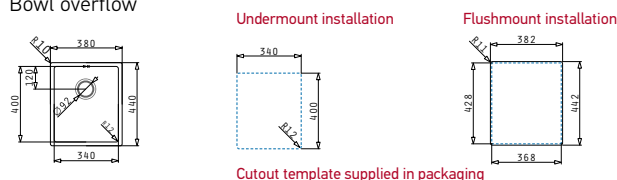

Astris Series

Astris

ASTRIS (17X40) 1B

Outer dimensions: 210 x 440mm
Bowl dimensions: 170 x 400 x 170mm
Minimum base unit: 30cm
Bowl overflow

Finish	Ar. number	Installation type	Waste valve	Packaging
BRUSHED	101027501	Undermount	Ø92mm	1 item / carton box
BRUSHED	101028101	Flushmount	Ø92mm	1 item / carton box

Carton box includes: Waste valve.

Suitable accessories

Included waste fittings

Also suitable:

ASTRIS (34X40) 1B

Outer dimensions: 380 x 440mm
Bowl dimensions: 340 x 400 x 200mm
Minimum base unit: 40cm
Bowl overflow