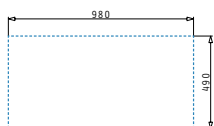

Color	Ar. number	Waste valve	Packaging
SNOW	070017211	Ø92mm	1 item / carton box
CARBON	070017411	Ø92mm	1 item / carton box
BEIGE	070017611	Ø92mm	1 item / carton box
MOCHA	070017811	Ø92mm	1 item / carton box
CHOCOLATE	070018011	Ø92mm	1 item / carton box
IRON GREY	070018211	Ø92mm	1 item / carton box

Carton box includes: Waste valve & siphon.

Inset