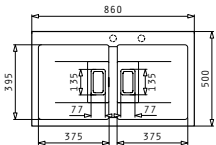

521018001
Set of rectangular waste valve with bowl overflow & space saver siphon for sinks with 1 bowl

Pyragranite Sinks

PYRAGRANITE KARTESIO (86X50) 2B

Sink dimensions: 860 x 500mm
 Bowl dimensions: 375 x 395 x 210mm / 375 x 395 x 210mm
 Minimum base unit: 90cm
 Bowl overflow