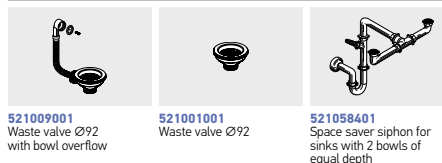

Included waste fittings

521009001
Waste valve Ø92 with bowl overflow

521001001
Waste valve Ø92

521058401
Space saver siphon for sinks with 2 bowls of equal depth