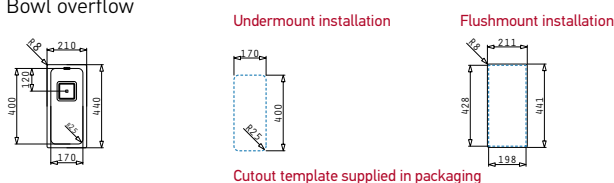

Lume Series

Lume

LUME (17X40) 1B

Outer dimensions: 210 x 440mm
Bowl dimensions: 170 x 400 x 140mm
Minimum base unit: 30cm
Bowl overflow

Finish	Ar. number	Installation type	Waste valve	Packaging
POLISHED	101024001	Undermount	Square	1 item / carton box
POLISHED	101023501	Flushmount	Square	1 item / carton box