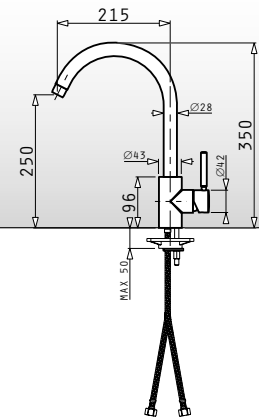

Marcatta premium

Single lever mixer with ceramic disc mechanism

Finish	Ar. number
CHROME & CARBON	090920301
CHROME & BEIGE	090920401

KITCHEN MIXERS