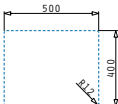

Cutout template supplied in packaging