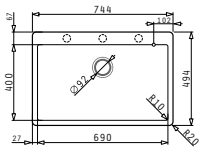

Pyragranite Istros Flushmount

PYRAGRANITE ISTROS (76X50) 1B FM

Sink dimensions: 744 x 494mm
Bowl dimensions: 690 x 400 x 200mm
Minimum base unit: 80cm
Bowl overflow

Color	Ar. number	Waste valve	Packaging
SNOW	070049111	Ø92mm	1 item / carton box
CARBON	070049211	Ø92mm	1 item / carton box
BEIGE	070049311	Ø92mm	1 item / carton box
MOCHA	070049411	Ø92mm	1 item / carton box
CHOCOLATE	070049511	Ø92mm	1 item / carton box
IRON GREY	070049611	Ø92mm	1 item / carton box

Carton box includes: Waste valve & space saver siphon.

Flushmount

Suitable accessories

525005701
Wooden chopping board

043000901
Steel colander

043001701
Glass chopping board

Included waste fittings

521009001
Waste valve Ø92 with bowl overflow

521058301
Space saver siphon for sinks with 1 bowl

PYRAGRANITE ISTROS (86X50) 1B FM

Sink dimensions: 844 x 494mm
Bowl dimensions: 790 x 400 x 200mm
Minimum base unit: 90cm
Bowl overflow

Color	Ar. number	Waste valve	Packaging
SNOW	070049711	Ø92mm	1 item / carton box
CARBON	070049811	Ø92mm	1 item / carton box
BEIGE	070049911	Ø92mm	1 item / carton box
MOCHA	070050011	Ø92mm	1 item / carton box
CHOCOLATE	070050111	Ø92mm	1 item / carton box
IRON GREY	070050211	Ø92mm	1 item / carton box

Carton box includes: Waste valve & space saver siphon.

Flushmount

Suitable accessories

525005701
Wooden chopping board

043000901
Steel colander

043001701
Glass chopping board

Included waste fittings

521009001
Waste valve Ø92 with bowl overflow

521058301
Space saver siphon for sinks with 1 bowl