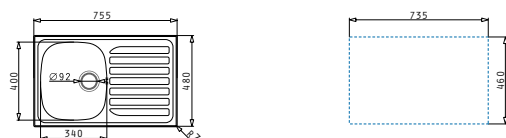

Inset

EASYFIX™

Suitable waste fittings

521097301
Waste valve Ø92 with bowl overflow

521099801
Waste valve Ø60 with bowl overflow

521055801
Siphon for sinks with 1 bowl

CRETA 1B 1D FLAT

Sink dimensions: 755 x 480mm
Bowl dimensions: 340 x 400 x 150mm
Minimum base unit: 45cm
Bowl overflow