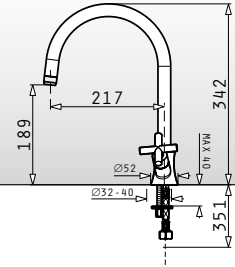

Alegreto classic

Dual lever mixer with ceramic disc mechanisms

Finish	Ar. number
CHROME	095131001