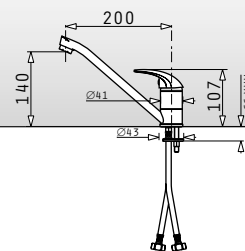

Fino essential

Long spout single lever mixer with ceramic disc mechanism