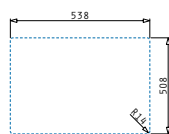

Inset installation

Finish	Ar. number	Tap holes	Waste valves	Packaging
POLISHED	108983601	1 tap hole	Ø92mm	1 item / carton box