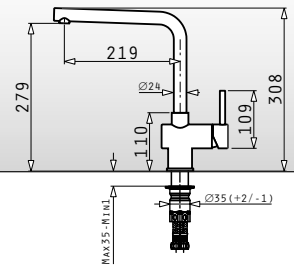

Mandolin premium

Stainless steel single lever mixer with ceramic disc mechanism

Finish	Ar. number
STAINLESS STEEL	090917501
STAINLESS STEEL & PEARL BLACK	090917701