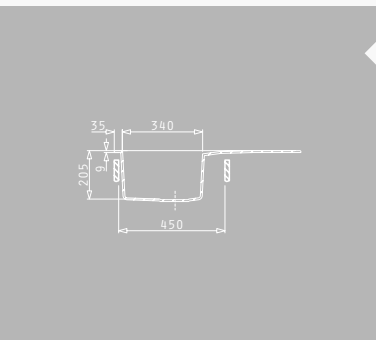

Minimum base unit

The stated size refers to the minimum sized base unit required to fit the sink bowl(s), overflow, waste pipework & mixer tap.