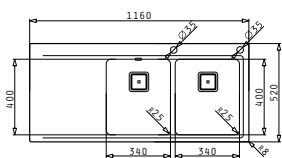

521205901
Square waste valve

521055101
Siphon for sinks with 2 bowls of equal depth

OLYNTHOS (116X52) 2B 1D RH

Sink dimensions: 1160 x 520mm
Bowl dimensions: 340 x 400 x 200mm / 340 x 400 x 200mm
Minimum base unit: 80cm
Bowl overflow