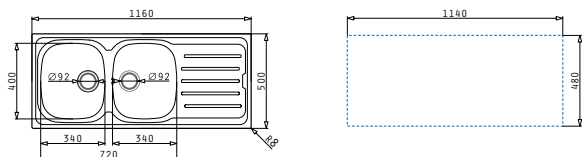

Sink dimensions: 1160 x 500mm
Bowl dimensions: 340 x 400 x 150mm / 340 x 400 x 150mm
Minimum base unit: 80cm
Bowl overflow