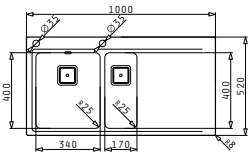

Sink dimensions: 1000 x 520mm
Bowl dimensions: 340 x 400 x 200mm / 170 x 400 x 140mm
Minimum base unit: **60cm**
Bowl overflow

Flushmount installation

Inset installation

Finish	Ar. number	Tap holes	Waste valves	Packaging
BRUSHED	108911601	2 tap holes	Square	1 item / carton box