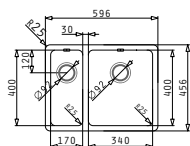

Outer dimensions: 596 x 456mm
Bowl dimensions: 170 x 400 x 140mm / 340 x 400 x 200mm
Minimum base unit: 60cm
Bowl overflow

Cutout template supplied in packaging

Finish	Ar. number	Installation type	Waste valves	Packaging
POLISHED	101045830	Undermount	Ø92mm	1 item / carton box

Carton box includes: Waste valves & space saver siphon.