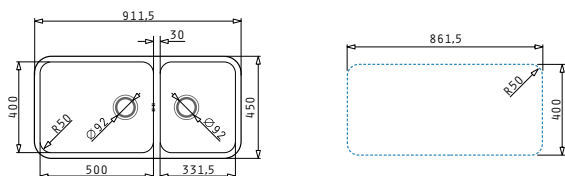

Outer dimensions: 911,5 x 450mm
Bowl dimensions: 500 x 400 x 180mm / 331,5 x 400 x 180mm
Minimum base unit: **90cm**
Bowl overflow