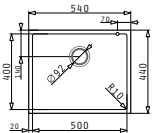

Pyragranite Sinks

PYRAGRANITE TETRAGON (50X40) 1B

Outer dimensions: 540 x 440mm
Bowl dimensions: 500 x 400 x 200mm
Minimum base unit: 60cm
Bowl overflow

Color	Ar. number	Waste valve	Packaging
SNOW	070066511	Ø92mm	1 item / carton box
CARBON	070066611	Ø92mm	1 item / carton box
BEIGE	070066711	Ø92mm	1 item / carton box
MOCHA	070066811	Ø92mm	1 item / carton box
CHOCOLATE	070066911	Ø92mm	1 item / carton box
IRON GREY	070067011	Ø92mm	1 item / carton box

Carton box includes: Waste valve & space saver siphon.

Undermount

Suitable accessories

525005701
Wooden chopping board

043000901
Steel colander

043001701
Glass chopping board

Included waste fittings

521009001
Waste valve Ø92 with bowl overflow

521058301
Space saver siphon for sinks with 1 bowl

PYRAGRANITE TETRAGON (59X44) 1 1/2B

Outer dimensions: 590 x 440mm
Bowl dimensions: 325 x 400 x 200mm / 160 x 400 x 170mm
Minimum base unit: 60cm
Bowl overflow

Color	Ar. number	Waste valves	Packaging
SNOW	070067711	Ø92mm	1 item / carton box
CARBON	070067811	Ø92mm	1 item / carton box
BEIGE	070067911	Ø92mm	1 item / carton box
MOCHA	070068011	Ø92mm	1 item / carton box
CHOCOLATE	070068111	Ø92mm	1 item / carton box
IRON GREY	070068211	Ø92mm	1 item / carton box

Carton box includes: Waste valve & space saver siphon.

Undermount

Suitable accessories

525005701
Wooden chopping board

043000901
Steel colander

043001701
Glass chopping board

Included waste fittings

521009001
Waste valve Ø92 with bowl overflow

521001001
Waste valve Ø92

521058501
Space saver siphon for sinks with 2 bowls of unequal depth