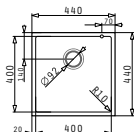

LIFETIME GUARANTEE

Pyragranite Tetragon

PYRAGRANITE SINKS

PYRAGRANITE TETRAGON (34X40) 1B

Outer dimensions: 380 x 440mm
Bowl dimensions: 340 x 400 x 200mm
Minimum base unit: 40cm
Bowl overflow

Color	Ar. number	Waste valve	Packaging
SNOW	070065311	Ø92mm	1 item / carton box
CARBON	070065411	Ø92mm	1 item / carton box
BEIGE	070065511	Ø92mm	1 item / carton box
MOCHA	070065611	Ø92mm	1 item / carton box
CHOCOLATE	070065711	Ø92mm	1 item / carton box
IRON GREY	070065811	Ø92mm	1 item / carton box

Carton box includes: Waste valve & space saver siphon.

Undermount

Suitable accessories

043001701
Glass chopping board

Included waste fittings

521009001
Waste valve Ø92 with bowl overflow

521058301
Space saver siphon for sinks with 1 bowl

PYRAGRANITE TETRAGON (40X40) 1B

Outer dimensions: 440 x 440mm
Bowl dimensions: 400 x 400 x 200mm
Minimum base unit: 50cm
Bowl overflow

Color	Ar. number	Waste valve	Packaging
SNOW	070065911	Ø92mm	1 item / carton box
CARBON	070066011	Ø92mm	1 item / carton box
BEIGE	070066111	Ø92mm	1 item / carton box
MOCHA	070066211	Ø92mm	1 item / carton box
CHOCOLATE	070066311	Ø92mm	1 item / carton box
IRON GREY	070066411	Ø92mm	1 item / carton box

Carton box includes: Waste valve & space saver siphon.

Undermount

Suitable accessories

525005701
Wooden chopping board

043000901
Steel colander

043001701
Glass chopping board

Included waste fittings

521009001
Waste valve Ø92 with bowl overflow

521058301
Space saver siphon for sinks with 1 bowl