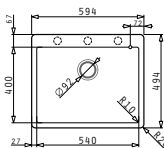

521058301
Space saver siphon for sinks with 1 bowl

PYRAGRANITE ISTROS (61X50) 1B FM

Sink dimensions: 594 x 494mm
 Bowl dimensions: 540 x 400 x 200mm
 Minimum base unit: 60cm
 Bowl overflow

Color	Ar. number	Waste valve	Packaging
SNOW	070048511	Ø92mm	1 item / carton box
CARBON	070048611	Ø92mm	1 item / carton box
BEIGE	070048711	Ø92mm	1 item / carton box
MOCHA	070048811	Ø92mm	1 item / carton box
CHOCOLATE	070048911	Ø92mm	1 item / carton box
IRON GREY	070049011	Ø92mm	1 item / carton box