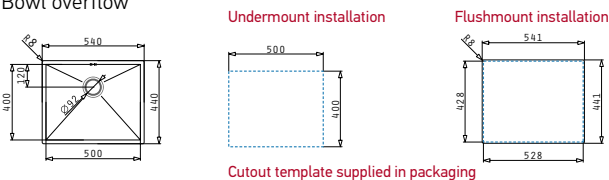

Also suitable

521102101 Pop up waste valve Ø92 with bowl overflow

TETRAGON (50X40) 1B

Outer dimensions: 540 x 440mm
 Bowl dimensions: 500 x 400 x 200mm
 Minimum base unit: 60cm
 Bowl overflow

Finish	Ar. number	Installation type	Waste valve	Packaging
BRUSHED	100090401	Undermount	Ø92mm	1 item / carton box
BRUSHED	100091001	Flushmount	Ø92mm	1 item / carton box