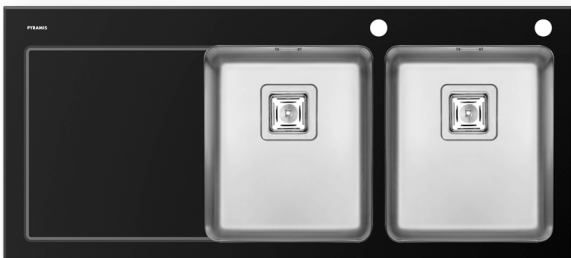

CRYSTALON (116X52) 2B 1D BLACK RH

Sink dimensions: 1160 x 520mm
Bowl dimensions: 340 x 400 x 200mm / 340 x 400 x 200mm
Minimum base unit: 80cm
Bowl overflow