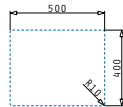

Pyragranite Sinks

PYRAGRANITE TETRAGON (50X40) 1B

Outer dimensions: 540 x 440mm
Bowl dimensions: 500 x 400 x 200mm
Minimum base unit: 60cm
Bowl overflow

Color	Ar. number	Waste valve	Packaging
SNOW	070066511	Ø92mm	1 item / carton box
CARBON	070066611	Ø92mm	1 item / carton box
BEIGE	070066711	Ø92mm	1 item / carton box
MOCHA	070066811	Ø92mm	1 item / carton box
CHOCOLATE	070066911	Ø92mm	1 item / carton box
IRON GREY	070067011	Ø92mm	1 item / carton box

Carton box includes: Waste valve & space saver siphon.

Undermount

Suitable accessories

525005701
Wooden chopping board

043000901
Steel colander

043001701
Glass chopping board

Included waste fittings

521009001
Waste valve Ø92 with bowl overflow

521058301
Space saver siphon for sinks with 1 bowl

PYRAGRANITE TETRAGON (59X44) 1 1/2B

Outer dimensions: 590 x 440mm
Bowl dimensions: 325 x 400 x 200mm / 160 x 400 x 170mm
Minimum base unit: 60cm
Bowl overflow

Color	Ar. number	Waste valves	Packaging
SNOW	070067711	Ø92mm	1 item / carton box
CARBON	070067811	Ø92mm	1 item / carton box
BEIGE	070067911	Ø92mm	1 item / carton box
MOCHA	070068011	Ø92mm	1 item / carton box
CHOCOLATE	070068111	Ø92mm	1 item / carton box
IRON GREY	070068211	Ø92mm	1 item / carton box

Carton box includes: Waste valve & space saver siphon.

Undermount

Suitable accessories

525005701
Wooden chopping board

043000901
Steel colander

043001701
Glass chopping board

Included waste fittings

521009001
Waste valve Ø92 with bowl overflow

521001001
Waste valve Ø92

521058501
Space saver siphon for sinks with 2 bowls of unequal depth