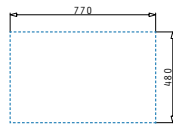

521058301
Space saver siphon for
sinks with 1 bowl

Pyragranite Sinks

PYRAGRANITE ALAZIA (79X50) 1B 1D

Sink dimensions: 790 x 500mm
 Bowl dimensions: 340 x 420 x 205mm
 Minimum base unit: 45cm
 Bowl overflow