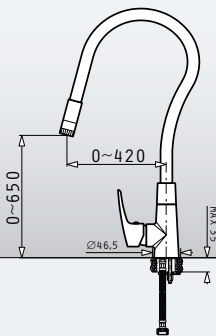

Elvira essential

Single lever mixer with ceramic disc mechanism & flexible silicon spout