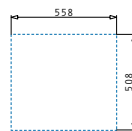

521055801
Siphon for sinks with 1 bowl

Stainless Steel Sinks

PELLA (57X52) 1B

Sink dimensions: 570 x 520mm
Bowl dimensions: 500 x 400 x 200mm
Minimum base unit: **60cm**
Bowl overflow

Flushmount installation