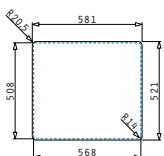

Flushmount installation

Finish	Ar. number	Tap holes	Waste valves	Packaging
POLISHED	108983501	1 tap hole	Ø92mm	1 item / carton box