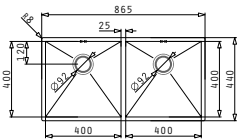

Outer dimensions: 865 x 440mm
Bowl dimensions: 400 x 400 x 200mm / 400 x 400 x 200mm
Minimum base unit: 90cm
Bowl overflow

Undermount installation