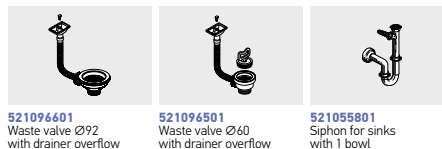

Suitable waste fittings