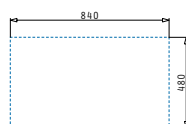

521097301
Waste valve Ø92 with bowl overflow

521058301
Space saver siphon for sinks with 1 bowl

521055801
Siphon for sinks with 1 bowl

Dorian Series

Dorian

DORIAN (86X50) 1B 1D

Sink dimensions: 860 x 500mm
Bowl dimensions: 450 x 400 x 210mm
Minimum base unit: 50cm
Bowl overflow