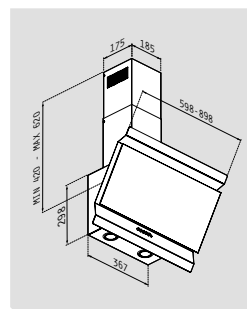

065934601
Carbon filter set
(2 items)