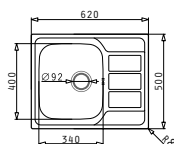

Athena Flushmount Series

LIFETIME GUARANTEE

stainless steel
18/10
AISI 304

PYRAMIS

STAINLESS STEEL
SINKS

Athena Flushmount

ATHENA (62X50) 1B 1D FM

Sink dimensions: 620 x 500mm
Bowl dimensions: 340 x 400 x 180mm
Minimum base unit: 45cm
Bowl overflow