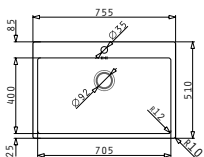

521058301
Space saver siphon for sinks with 1 bowl

Also suitable:

521102101
Pop up waste valve Ø92 with bowl overflow

ISTROS (75,5X51) 1B FM

Sink dimensions: 755 x 510mm
Bowl dimensions: 705 x 400 x 200mm
Minimum base unit: **80cm**
Bowl overflow