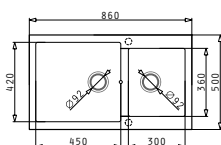

Pyragranite Alazia

PYRAGRANITE ALAZIA (86X50) 1B 1D

Sink dimensions: 860 x 500mm
Bowl dimensions: 340 x 420 x 205mm
Minimum base unit: 45cm
Bowl overflow

Color	Ar. number	Waste valve	Packaging
SNOW	079811311	Ø92mm	1 item / carton box
CARBON	079811411	Ø92mm	1 item / carton box
BEIGE	079811511	Ø92mm	1 item / carton box
MOCHA	079811611	Ø92mm	1 item / carton box
CHOCOLATE	070037311	Ø92mm	1 item / carton box
IRON GREY	070037411	Ø92mm	1 item / carton box

Carton box includes: Waste valve & space saver siphon.

Suitable accessories

525005701
Wooden chopping board

043000901
Steel colander

Included waste fittings

521009001
Waste valve Ø92 with bowl overflow

521058301
Space saver siphon for sinks with 1 bowl

PYRAGRANITE ALAZIA (86X50) 1 3/4B

Sink dimensions: 860 x 500mm
Bowl dimensions: 450 x 420 x 205mm / 300 x 360 x 205mm
Minimum base unit: 90cm
Bowl overflow

Color	Ar. number	Waste valves	Packaging
SNOW	079811711	Ø92mm	1 item / carton box
CARBON	079811811	Ø92mm	1 item / carton box
BEIGE	079811911	Ø92mm	1 item / carton box
MOCHA	079812011	Ø92mm	1 item / carton box
CHOCOLATE	070037511	Ø92mm	1 item / carton box
IRON GREY	070037611	Ø92mm	1 item / carton box

Carton box includes: Waste valves & space saver siphon.

Suitable accessories

525005701
Wooden chopping board

043000901
Steel colander

073024701
Steel basket

Included waste fittings

521009001
Waste valve Ø92 with bowl overflow

521001001
Waste valve Ø92

521058401
Space saver siphon for sinks with 2 bowls of equal depth