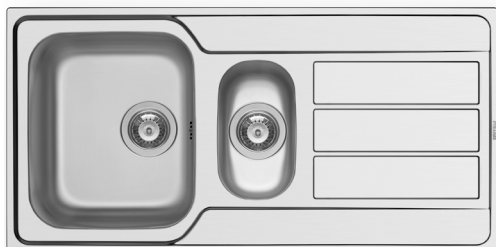

521058301
Space saver siphon for sinks with 1 bowl

521055801
Siphon for sinks with 1 bowl

Athena

ATHENA EXTRA (100X50) 1 1/2B 1D

Sink dimensions: 1000 x 500mm
Bowl dimensions: 340 x 400 x 190mm / 165 x 290 x 130mm
Minimum base unit: 60cm
Bowl overflow