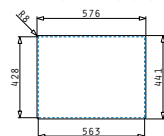

Finish	Ar. number	Installation type	Waste valves	Packaging
BRUSHED	100091430	Undermount	Ø92mm	1 item / carton box
BRUSHED	100091701	Flushmount	Ø92mm	1 item / carton box

Carton box includes: Waste valves & space saver siphon.