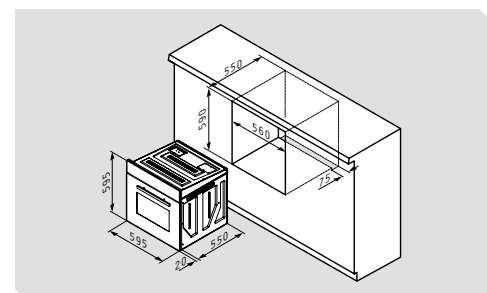

Dimensions: 595 x 595 x 570mm

8 functions

Capacity: 66 litres

Double glass door

Removable inner glass

Side racks

Easy to clean enamelled cavity

Included: 1 grid & 1 deep tray (45x36x3,5cm)