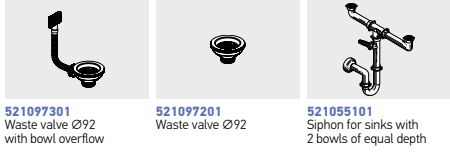

Suitable waste fittings (for sink with overflow)