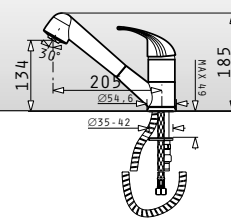

Festivo classic

Stainless steel single lever mixer with ceramic disc mechanism & pull-out spray