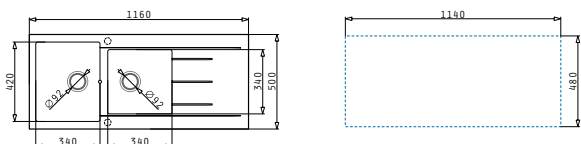

521001001
Waste valve Ø92

521058501
Space saver siphon for sinks with 2 bowls of unequal depth

Pyragranite Alazia

PYRAGRANITE ALAZIA (116X50) 1 3/4B 1D

Sink dimensions: 1160 x 500mm
 Bowl dimensions: 340 x 420 x 205mm / 340 x 340 x 205mm
 Minimum base unit: 80cm
 Bowl overflow