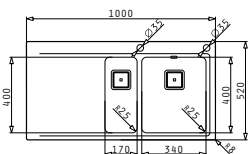

521205901
Square waste valve

521055201
Siphon for sinks with 2 bowls of unequal depth

OLYNTHOS (100X52) 1 1/2B 1D RH

Sink dimensions: 1000 x 520mm
Bowl dimensions: 170 x 400 x 140mm / 340 x 400 x 200mm
Minimum base unit: **60cm**
Bowl overflow