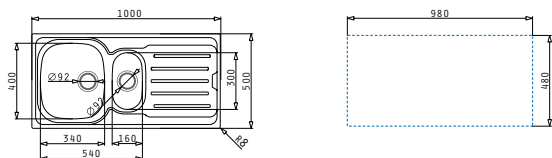

Sink dimensions: 1000 x 500mm
Bowl dimensions: 340 x 400 x 150mm / 160 x 300 x 90mm
Minimum base unit: 60cm
Bowl overflow

Finish	Ar. number	Bowl position	Waste valves	Packaging
SATIN	100177601	Reversible No tap holes	Ø92mm	Carton sleeve
LINEN	100177901	Reversible No tap holes	Ø92mm	Carton sleeve

Suitable accessories

525004801
Wooden chopping board

525000801
Transparent colander

Inset

EASYFIX™

Suitable waste fittings

521097301
Waste valve Ø92 with bowl overflow

521097201
Waste valve Ø92

521055201
Siphon for sinks with 2 bowls of unequal depth