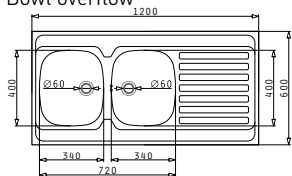

Sink dimensions: 1200 x 600mm
Bowl dimensions: 340 x 400 x 150mm / 340 x 400 x 150mm
Minimum base unit: **80cm**
Bowl overflow

Finish	Ar. number	Bowl position	Waste valves	Bending type
SATIN	100118101	Reversible No tap holes	Ø60mm	4 sides down