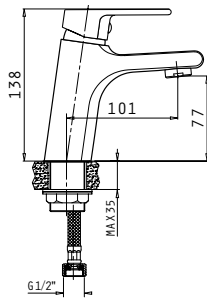

Vigoro

Single lever basin mixer, 1 tap hole, with click-clack waste valve

Type	Ar. number
Basin mixer	090925001

Specifications	
Body material	Brass
Cartridge (mm)	35mm
Flexible hose material	Stainless steel
Flexible hose diameter (inch)	1/2"
Waste valve type	Click-clack
Flow rate	13,1 lt/min

Single lever bath & shower exposed mixer with shower set (hand shower, shower hose and shower wall bracket)

Type	Ar. number
Bath & shower mixer with shower set	090925101

Specifications	
Body material	Brass
Cartridge (mm)	35mm
Flow rate	13,9 lt/min
Hand shower	Round Ø8cm, 1 function
Shower hose material	Stainless steel, 150 cm