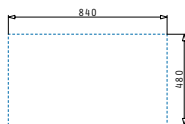

521097301
Waste valve Ø92 with bowl overflow

521058301
Space saver siphon for sinks with 1 bowl

521055801
Siphon for sinks with 1 bowl

Amaltia

AMALTIA (86X50) 2B

Sink dimensions: 860 x 500mm
Bowl dimensions: 340 x 400 x 190mm / 340 x 400 x 190mm
Minimum base unit: 80cm
Bowl overflow