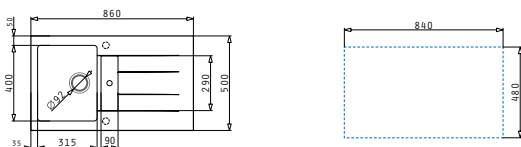

Color	Ar. number	Waste valve	Packaging
SNOW	0700101 11	Ø92mm	1 item / carton box
CARBON	0700102 11	Ø92mm	1 item / carton box
BEIGE	0700103 11	Ø92mm	1 item / carton box
MOCHA	0700104 11	Ø92mm	1 item / carton box
CHOCOLATE	0700385 11	Ø92mm	1 item / carton box
IRON GREY	0700386 11	Ø92mm	1 item / carton box

Carton box includes: Waste valve & space saver siphon.

Suitable accessories

Included waste fittings