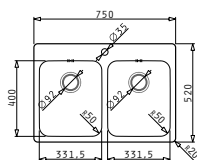

Flushmount installation