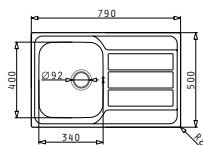

ATHENA (79X50) 1B 1D FM

Sink dimensions: 790 x 500mm
Bowl dimensions: 340 x 400 x 180mm
Minimum base unit: 45cm
Bowl overflow

Finish	Ar. number	Bowl position	Waste valve	Packaging
POLISHED	101142001	Reversible No tap holes	Ø92mm	Carton sleeve