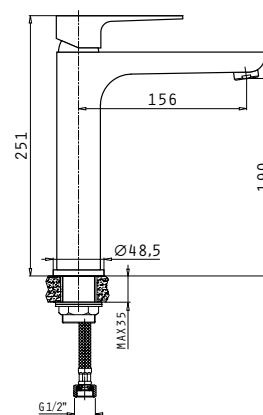

Specifications	
Body material	Brass
Cartridge (mm)	35mm
Flexible hose material	Stainless steel
Flexible hose diameter (inch)	1/2"
Waste valve type	Click-clack
Flow rate	14,6 lt/min

Specifications	
Body material	Brass
Cartridge (mm)	35mm
Flexible hose material	Stainless steel
Flexible hose diameter (inch)	1/2"
Waste valve type	Click-clack
Flow rate	13,7 lt/min