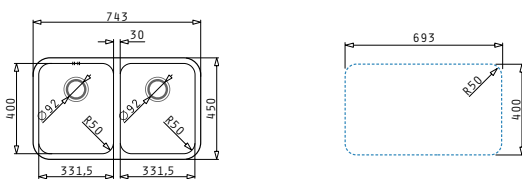

RELIA (74X45) 2B

Outer dimensions: 743 x 450mm
 Bowl dimensions: 331,5 x 400 x 180mm / 331,5 x 400 x 180mm
 Minimum base unit: **80cm**
 Bowl overflow

Finish	Ar. number	Waste valves	Packaging
POLISHED	109402830	Ø92mm	1 item / carton box