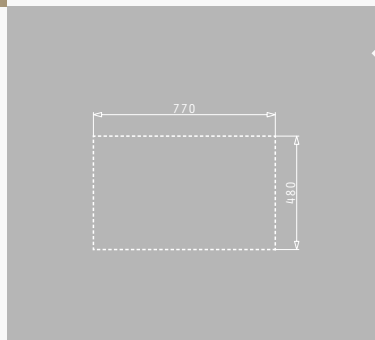

Characteristics

Accessories

Enhance your daily activities in the kitchen by choosing the appropriate accessories for your sink.

Waste fittings

Underneath each model you can find included and other suitable valves and siphons.

Overflow
All PYRAMIS sinks have overflow to protect from water flooding. The overflow can be either in the bowl or on the drainer of the sink.

Safety
Mold, stains and unpleasant smells are often caused by bacteria. Pyragranite homogenous, without pores, surface prevents bacteria accumulation making your sink cleaner and safer.

Minimum base unit

The stated size refers to the minimum sized base unit required to fit the sink bowl(s), overflow, waste pipework & mixer tap.

Cut-out drawing

Is a detailed guide which helps the accurate cutting of the worktop. It includes the cut-out length, width and corner radius of the relevant model for inset, undermount or flushmount fitting.

Certifications
Apart from the strict quality controls carried out by PYRAMIS, Pyragranite sinks are also certified by the LGA Institute, which reassures that the sinks comply with the most demanding quality standards in regards with their durability and hygiene.

Features
Pyragranite sinks show high heat resistance even after contact with an object at 200°C. They can resist an impact of an 1kg object dropped from a height of 70cm. They also exhibit high hardness qualities, thus providing increased anti-scratch behavior. They do not discolor even if they come in contact with domestic cleaning kitchen products.

Installation types

Inset

The rim of the sink sits on the worktop after installation.

Undermount

The rim of the sink is placed underneath the worktop.

Flushmount

The rim of the sink is installed at exactly the same level with the worktop.