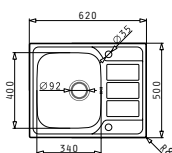

Athena Series

Athena

ATHENA (62X50) 1B 1D

Sink dimensions: 620 x 500mm
Bowl dimensions: 340 x 400 x 180mm
Minimum base unit: 45cm
Bowl overflow

Finish	Ar. number	Bowl position	Waste valve	Packaging
POLISHED	101104701	Reversible 1+1 tap holes	Ø92mm	Carton sleeve
LINEN	100187201	Reversible 1+1 tap holes	Ø92mm	Carton sleeve
SATIN	100187101	Reversible 1+1 tap holes	Ø92mm	Carton sleeve