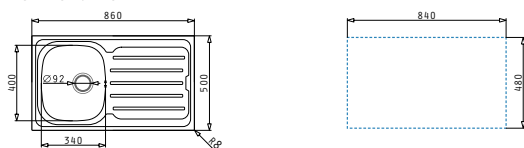

Sink dimensions: 860 x 500mm
Bowl dimensions: 340 x 400 x 150mm
Minimum base unit: 45cm
Bowl overflow

Finish	Ar. number	Bowl position	Waste valve	Packaging
SATIN	100177501	Reversible No tap holes	Ø92mm	Carton sleeve
LINEN	100177801	Reversible No tap holes	Ø92mm	Carton sleeve

Suitable accessories

525004801
Wooden chopping board

Inset

EASYFIX™

Suitable waste fittings

521097301
Waste valve Ø92 with bowl overflow

521055801
Siphon for sinks with 1 bowl