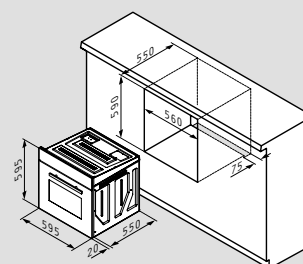

Dimensions: 595 x 595 x 570mm

8 functions

Capacity: 66 litres

Pop-up knobs

Digital touch timer

Double glass door

Removable inner glass

Side racks

Easy to clean enamelled cavity

Included: 1 grid & 1 deep tray (45x36x3,5cm)