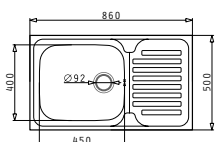

521097301
Waste valve Ø92 with bowl overflow

521058301
Space saver siphon for sinks with 1 bowl

521055801
Siphon for sinks with 1 bowl

Dorian Series

Dorian

DORIAN (86X50) 1B 1D

Sink dimensions: 860 x 500mm
Bowl dimensions: 450 x 400 x 210mm
Minimum base unit: 50cm
Bowl overflow