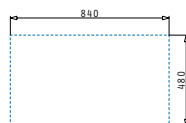

Sink dimensions: 860 x 500mm
Bowl dimensions: 340 x 400 x 180mm
Minimum base unit: 45cm
Bowl overflow