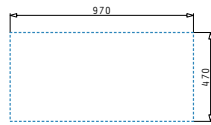

521006301
Ø92 waste valve
cover

Included waste fittings

521205802
Pop up waste valve Ø92
with bowl overflow

521055802
Siphon for sinks
with 1 bowl

Glass / Steel Sinks

CONCERTO (100X50) 1B 1D BLACK

Sink dimensions: 1000 x 500mm
Bowl dimensions: 500 x 400 x 180mm
Minimum base unit: **60cm**
Bowl overflow