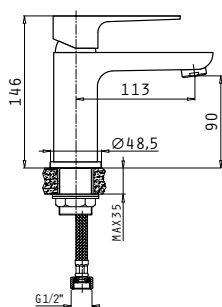

Specifications	
Body material	Brass
Cartridge (mm)	35mm
Flexible hose material	Stainless steel
Flexible hose diameter (inch)	1/2"
Waste valve type	Click-clack
Flow rate	14,6 lt/min

Specifications	
Body material	Brass
Cartridge (mm)	35mm
Flexible hose material	Stainless steel
Flexible hose diameter (inch)	1/2"
Waste valve type	Click-clack
Flow rate	13,7 lt/min