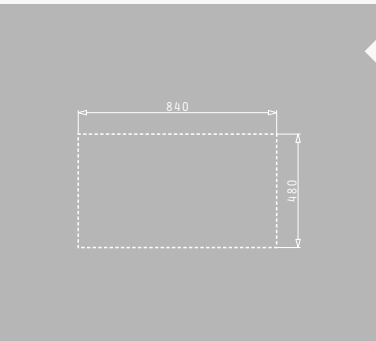

Cut out drawing

Is a guide which helps the accurate cutting of the worktop. It includes the cutout length and width of the relevant model for inset, undermount or flushmount fitting. It is suggested to make a cut out test by installing the sink into a low-cost surface before proceeding with the cutting of the final surface.