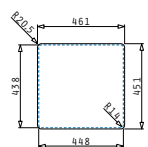

Zeria Series

LIFETIME GUARANTEE

stainless steel
18/10
AISI 304

PYRAMIS

STAINLESS STEEL
SINKS

Zeria

ZERIA (46X45) 1B

Sink dimensions: 460 x 450mm
Bowl dimensions: 400 x 331,5 x 180mm
Minimum base unit: 45cm
Bowl overflow