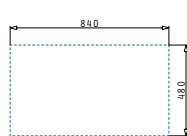

Pyragranite Sinks

PYRAGRANITE ATHLOS (86X43,5) 1B 1D

Sink dimensions: 860 x 435mm
Bowl dimensions: 315 x 365 x 195mm
Minimum base unit: 45cm
Drainer overflow

Inset

Color	Ar. number	Waste valve	Packaging
SNOW	070009711	Ø92mm	1 item / carton box
CARBON	070009811	Ø92mm	1 item / carton box
BEIGE	070009911	Ø92mm	1 item / carton box
MOCHA	070010011	Ø92mm	1 item / carton box
CHOCOLATE	070038311	Ø92mm	1 item / carton box
IRON GREY	070038411	Ø92mm	1 item / carton box

Carton box includes: Waste valve & space saver siphon.

Included waste fittings

PYRAGRANITE ATHLOS (86X50) 1B 1D

Sink dimensions: 860 x 500mm
Bowl dimensions: 365 x 420 x 186mm
Minimum base unit: 45cm
Bowl overflow

Inset

Color	Ar. number	Waste valve	Packaging
SNOW	070038911	Ø92mm	1 item / carton box
CARBON	070039011	Ø92mm	1 item / carton box
BEIGE	070039111	Ø92mm	1 item / carton box
MOCHA	070039211	Ø92mm	1 item / carton box
CHOCOLATE	070039311	Ø92mm	1 item / carton box
IRON GREY	070039411	Ø92mm	1 item / carton box

Carton box includes: Waste valve & space saver siphon.

Suitable accessories

Included waste fittings