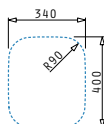

521097301
Waste valve Ø92
with bowl overflow

IRIS (34X40) 1B

Outer dimensions: 362 x 422mm
Bowl dimensions: 340 x 400 x 180mm
Minimum base unit: 40cm
Bowl overflow

Finish	Ar. number	Waste valve	Packaging
POLISHED	100009501	Ø92mm	8 items / carton box