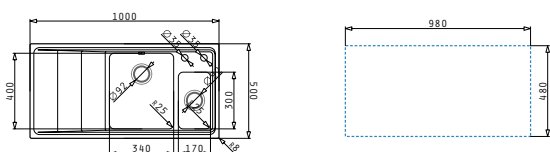

Carton box includes: Pop up waste valve, waste valve & siphon.

Suitable accessories

STUDIO (100X50) 1 1/2B 1D RH

Sink dimensions: 1000 x 500mm
Bowl dimensions: 340 x 400 x 200mm / 170 x 300 x 140mm
Minimum base unit: 60cm
Bowl overflow