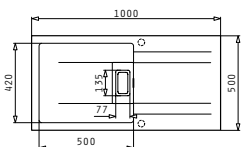

521018101
Set of rectangular waste valves with bowl overflow & space saver siphon for sinks with 2 bowls

PYRAGRANITE KARTESIO (100X50) 1B 1D PLUS

Sink dimensions: 1000 x 500mm
 Bowl dimensions: 500 x 420 x 210mm
 Minimum base unit: 60cm
 Bowl overflow