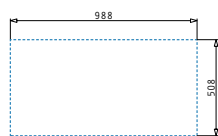

Inset installation

Finish	Ar. number	Tap holes	Waste valve	Packaging
BRUSHED	108911301	2 tap holes	Square	1 item / carton box

Carton box includes: Pop up waste valve & siphon.