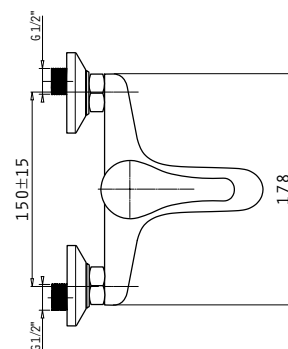

Specifications	
Body material	Brass
Cartridge (mm)	40mm
Flexible hose material	Stainless steel
Flexible hose diameter (inch)	1/2"
Waste valve type	Pop-up
Flow rate	22 lt/min

Specifications	
Body material	Brass
Cartridge (mm)	40mm
Flow rate	22 lt/min
Hand shower	Round Ø8cm, 1 function
Shower hose material	Stainless steel, 150 cm