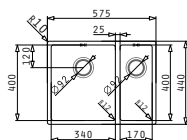

Outer dimensions: 575 x 440mm
Bowl dimensions: 340 x 400 x 200mm / 170 x 400 x 170mm
Minimum base unit: 60cm
Bowl overflow

Undermount installation