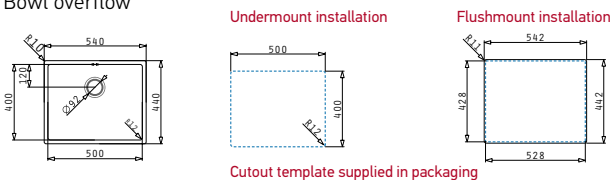

ASTRIS (50X40) 1B

Outer dimensions: 540 x 440mm
 Bowl dimensions: 500 x 400 x 200mm
 Minimum base unit: **60cm**
 Bowl overflow

Finish	Ar. number	Installation type	Waste valve	Packaging
BRUSHED	101027901	Undermount	Ø92mm	1 item / carton box
BRUSHED	101028501	Flushmount	Ø92mm	1 item / carton box