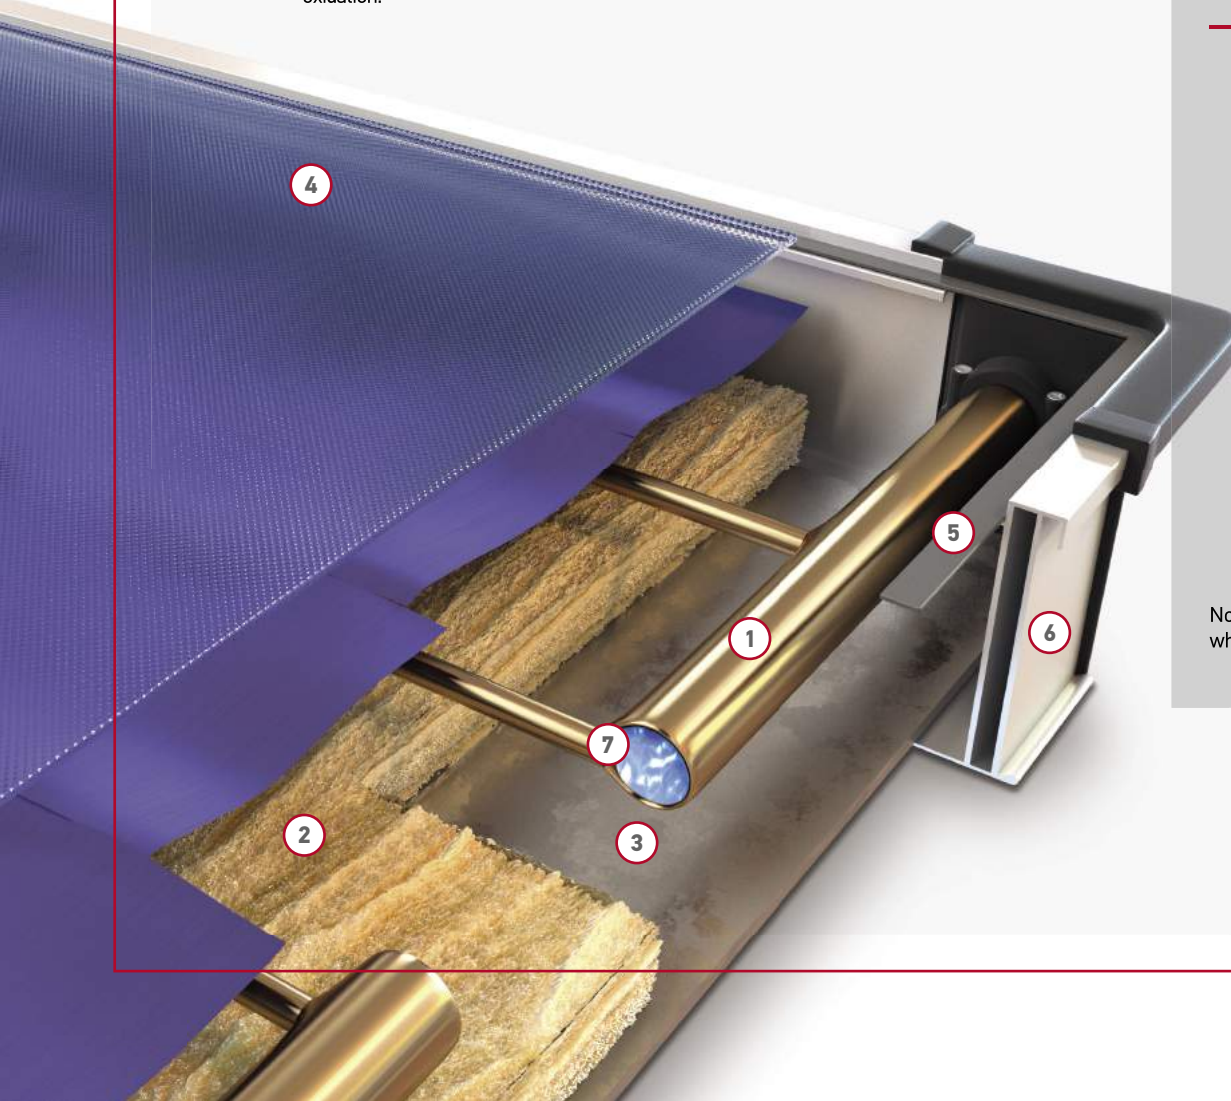

Solar Systems

Panel

1. 1 The hydroskeleton consists of heavy type copper tubes and ensures maximum efficiency.
2. 2 Low-conductivity mineral wool insulation, 40mm thick.
3. 3 Back panel made of aluminum and galvanized sheet metal, 0.5mm thick.
4. 4 The security glass panel, 3.2mm thick, ensures maximum solar permeability $\tau=92\%$ and endurance to time and weather conditions.
5. 5 Special sealing tape to adjust the glass panel on the aluminum frame minimizing any thermal loses.
6. 6 Aluminum frame with double walls which offer extra insulation and mechanical endurance.
7. 7 Thermal liquid (propylene glycol) which offer extra protection from freezing, water salts and oxidation.

100kg+

Security glass panel which can stand weight of 100+kg

Aluminum frame with double walls for extra endurance and stability preventing any distortion (<5%).

Patented special thermal bridge at the corners of the collector.

No heat loss with special angles to the collectors which provide perfect thermal insulation and top strength!