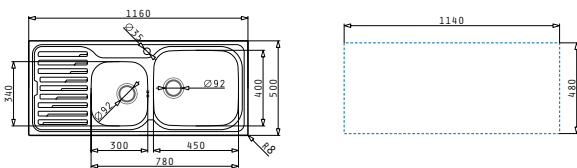

AMALTIA PLUS (116X50) 2B 1D RH

Sink dimensions: 1160 x 500mm
Bowl dimensions: 300 x 340 x 180mm / 450 x 400 x 210mm
Minimum base unit: **90cm**
Bowl overflow

Inset

EASYFIX™

Finish	Ar. number	Tap holes	Waste valves	Packaging
POLISHED	107133001	1 tap hole	Ø92mm	Carton sleeve