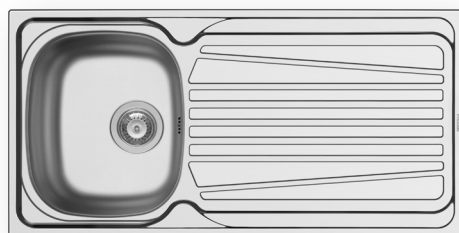

521055101
Siphon for sinks with 2 bowls of equal depth

Sparta

SPARTA (100X50) 1B 1D

Sink dimensions: 1000 x 500mm
Bowl dimensions: 340 x 400 x 150mm
Minimum base unit: 45cm
Bowl overflow

Finish	Ar. number	Bowl position	Waste valve	Packaging
SATIN	100165901	Reversible No tap holes	Ø92mm	Carton sleeve