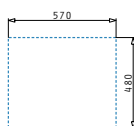

Pyragranite Athlos

PYRAGRANITE ATHLOS (59X50) 1B 1D

Sink dimensions: 590 x 500mm
Bowl dimensions: 340 x 420 x 186mm
Minimum base unit: 45cm
Bowl overflow

Color	Ar. number	Waste valve	Packaging
SNOW	070010911	Ø92mm	1 item / carton box
CARBON	070011011	Ø92mm	1 item / carton box
BEIGE	070069911	Ø92mm	1 item / carton box
MOCHA	070011111	Ø92mm	1 item / carton box
CHOCOLATE	070011211	Ø92mm	1 item / carton box
IRON GREY	070011311	Ø92mm	1 item / carton box

Carton box includes: Waste valve & space saver siphon.

Suitable accessories

525005701
Wooden chopping board

043000901
Steel colander

Included waste fittings

521009001
Waste valve Ø92 with bowl overflow

521058301
Space saver siphon for sinks with 1 bowl

PYRAGRANITE ATHLOS (79X50) 1B 1D

Sink dimensions: 790 x 500mm
Bowl dimensions: 335 x 420 x 186mm
Minimum base unit: 45cm
Bowl overflow

Color	Ar. number	Waste valve	Packaging
SNOW	070070011	Ø92mm	1 item / carton box
CARBON	070070111	Ø92mm	1 item / carton box
BEIGE	070070211	Ø92mm	1 item / carton box
MOCHA	070070311	Ø92mm	1 item / carton box
CHOCOLATE	070070411	Ø92mm	1 item / carton box
IRON GREY	070070511	Ø92mm	1 item / carton box

Carton box includes: Waste valve & space saver siphon.

Suitable accessories

525005701
Wooden chopping board

043000901
Steel colander

Included waste fittings

521009001
Waste valve Ø92 with bowl overflow

521058301
Space saver siphon for sinks with 1 bowl