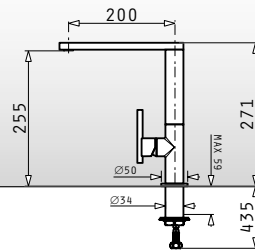

Grazia elegant

Single lever mixer with ceramic disc mechanism