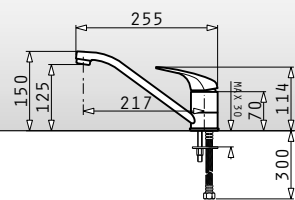

Accel essential

Long spout single lever mixer with ceramic disc mechanism

Sereno essential

Long spout single lever mixer with ceramic disc mechanism