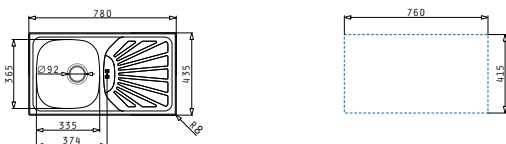

Sink dimensions: 780 x 435mm
Bowl dimensions: 335 x 365 x 150mm
Minimum base unit: 45cm
Drainer overflow