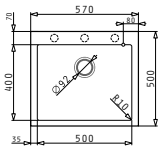

Pyragranite Sinks

PYRAGRANITE ISTROS (57X50) 1B

Sink dimensions: 570 x 500mm
Bowl dimensions: 500 x 400 x 200mm
Minimum base unit: 60cm
Bowl overflow

Color	Ar. number	Waste valve	Packaging
SNOW	070044311	Ø92mm	1 item / carton box
CARBON	070044411	Ø92mm	1 item / carton box
BEIGE	070044511	Ø92mm	1 item / carton box
MOCHA	070044611	Ø92mm	1 item / carton box
CHOCOLATE	070044711	Ø92mm	1 item / carton box
IRON GREY	070044811	Ø92mm	1 item / carton box

Carton box includes: Waste valve & space saver siphon.

Suitable accessories

Included waste fittings

PYRAGRANITE ISTROS (61X50) 1B

Sink dimensions: 610 x 500mm
Bowl dimensions: 540 x 400 x 200mm
Minimum base unit: 60cm
Bowl overflow

Color	Ar. number	Waste valve	Packaging
SNOW	070044911	Ø92mm	1 item / carton box
CARBON	070045011	Ø92mm	1 item / carton box
BEIGE	070045111	Ø92mm	1 item / carton box
MOCHA	070045211	Ø92mm	1 item / carton box
CHOCOLATE	070045311	Ø92mm	1 item / carton box
IRON GREY	070045411	Ø92mm	1 item / carton box

Carton box includes: Waste valve & space saver siphon.

Suitable accessories

Included waste fittings