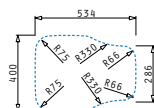

Dione Series

LIFETIME GUARANTEE

stainless steel
18/10
AISI 304

PYRAMIS

STAINLESS STEEL
SINKS

Dione

DIONE (59X46) 1 1/2B REV

Sink dimensions: 590 x 456mm
Bowl dimensions: 340 x 400 x 180mm / 165 x 288 x 120mm
Minimum base unit: 60cm
Bowl overflow