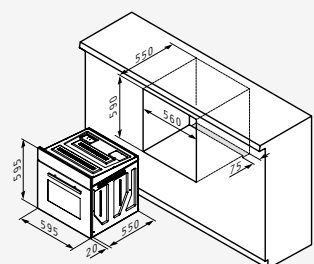

Dimensions: 595 x 595 x 570mm

6 functions

Capacity: 66 litres

Pop-up knobs

Analog timer

Double glass door

Removable inner glass

Side racks

Easy to clean enamelled cavity

Included: 1 grid & 1 deep tray (45x36x3,5cm)