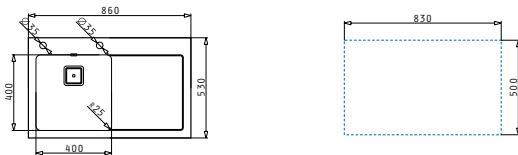

521102101
Pop up waste valve Ø92 with bowl overflow

Crystalon Series

Crystalon

CRYSTALON (86X53) 1B 1D BLACK LH

Sink dimensions: 860 x 530mm
Bowl dimensions: 400 x 400 x 200mm
Minimum base unit: 50cm
Bowl overflow