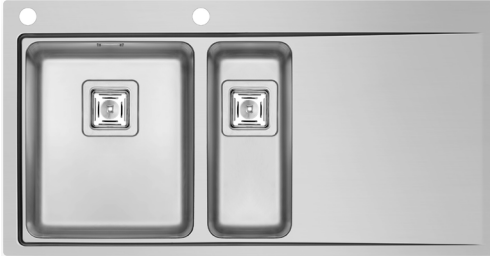

043001501
Glass chopping board

043001201
Steel colander

Included waste fittings

521205401
Pop up square waste valve with bowl overflow

521055801
Siphon for sinks with 1 bowl

Stainless Steel Sinks

OLYNTHOS (100X52) 1 1/2B 1D LH