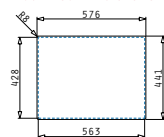

Finish	Ar. number	Installation type	Waste valves	Packaging
BRUSHED	100091530	Undermount	Ø92mm	1 item / carton box
BRUSHED	100091801	Flushmount	Ø92mm	1 item / carton box

Carton box includes: Waste valves & space saver siphon.