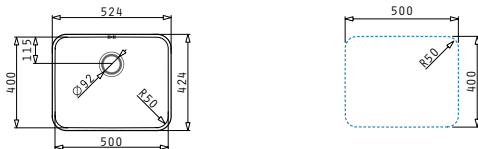

Suitable accessories

521006301
Ø92 waste valve cover

Undermount

Suitable waste fittings

521101701
Waste valve Ø92 with bowl overflow

521102101
Pop up waste valve Ø92 with bowl overflow

RELIA (50X40) 1B

Outer dimensions: 524 x 424mm
Bowl dimensions: 500 x 400 x 180mm
Minimum base unit: **60cm**
Bowl overflow