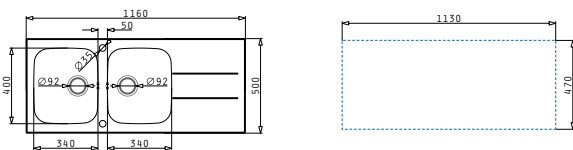

521097301
Waste valve Ø92 with bowl overflow

521055102
Siphon for sinks with 2 bowls of equal depth

CONCERTO (116X50) 2B 1D WHITE

Sink dimensions: 1160 x 500mm
Bowl dimensions: 340 x 400 x 180mm / 340 x 400 x 180mm
Minimum base unit: **80cm**
Bowl overflow