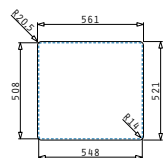

ZERIA (56X52) 1B

Sink dimensions: 560 x 520mm
Bowl dimensions: 500 x 400 x 180mm
Minimum base unit: 60cm
Bowl overflow

Flushmount installation

Inset installation

Finish	Ar. number	Tap holes	Waste valve	Packaging
POLISHED	108983401	1 tap hole	Ø92mm	1 item / carton box