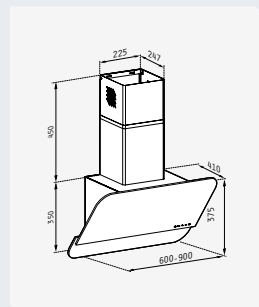

065969401
Carbon filter set
(2 items)