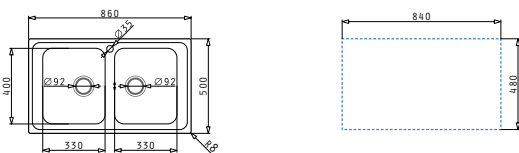

521097301
Waste valve Ø92 with bowl overflow

521058301
Space saver siphon for sinks with 1 bowl

521055801
Siphon for sinks with 1 bowl

ALEA (86X50) 2B

Sink dimensions: 860 x 500mm
Bowl dimensions: 330 x 400 x 190mm / 330 x 400 x 190mm
Minimum base unit: **80cm**
Bowl overflow