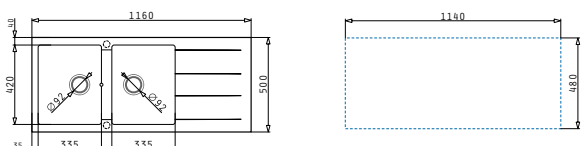

521001001
Waste valve Ø92

521058501
Space saver siphon for sinks with 2 bowls of unequal depth

LIFETIME GUARANTEE

PYRAGRANITE SINKS

Pyragranite Athlos

PYRAGRANITE ATHLOS (116X50) 2B 1D

Sink dimensions: 1160 x 500mm
 Bowl dimensions: 335 x 420 x 195mm / 335 x 420 x 195mm
 Minimum base unit: 80cm
 Bowl overflow