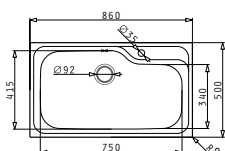

Titan

TITAN (86X50) 1B

Sink dimensions: 860 x 500mm
Bowl dimensions: 750 x 415 x 200mm
Minimum base unit: 90cm
Bowl overflow

Finish	Ar. number	Tap holes	Waste valve	Packaging
SATIN	100138201	1 tap hole	Ø92mm	Carton sleeve
LINEN	100138301	1 tap hole	Ø92mm	Carton sleeve