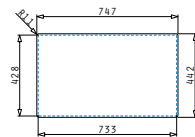

Finish	Ar. number	Installation type	Waste valves	Packaging
BRUSHED	101030901	Undermount	Ø92mm	1 item / carton box
BRUSHED	101031301	Flushmount	Ø92mm	1 item / carton box

Carton box includes: Waste valves & space saver siphon.