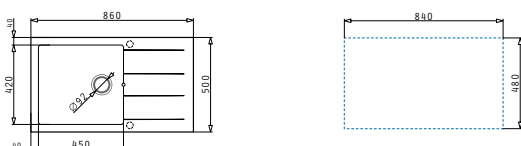

Color	Ar. number	Waste valve	Packaging
SNOW	0700706 11	Ø92mm	1 item / carton box
CARBON	0700707 11	Ø92mm	1 item / carton box
BEIGE	0700708 11	Ø92mm	1 item / carton box
MOCHA	0700709 11	Ø92mm	1 item / carton box
CHOCOLATE	0700710 11	Ø92mm	1 item / carton box
IRON GREY	0700711 11	Ø92mm	1 item / carton box

Carton box includes: Waste valve & space saver siphon.

Suitable accessories

Included waste fittings