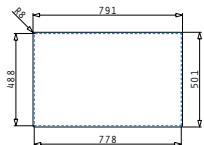

ATHENA (79X50) 1B 1D FM

Sink dimensions: 790 x 500mm
Bowl dimensions: 340 x 400 x 180mm
Minimum base unit: 45cm
Bowl overflow

Finish	Ar. number	Bowl position	Waste valve	Packaging
POLISHED	101142001	Reversible No tap holes	Ø92mm	Carton sleeve