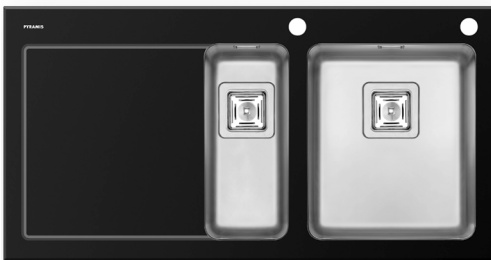

CRYSTALON (100X52) 1 1/2B 1D BLACK RH

Sink dimensions: 1000 x 520mm
Bowl dimensions: 170 x 400 x 140mm / 340 x 400 x 200mm
Minimum base unit: **60cm**
Bowl overflow