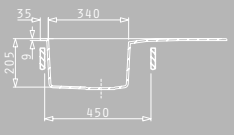

Inset Installation
The rim of the sink after installation appears on the worktop.

Minimum base unit
The stated size refers to the minimum sized base unit required to fit the sink bowl(s), overflow, waste pipework & mixer tap.