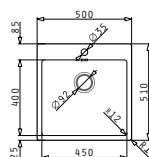

521058301
Space saver siphon for sinks with 1 bowl

Also suitable:

521102101
Pop up waste valve Ø92 with bowl overflow

ISTROS (50X51) 1B FM

Sink dimensions: 500 x 510mm
Bowl dimensions: 450 x 400 x 200mm
Minimum base unit: 50cm
Bowl overflow