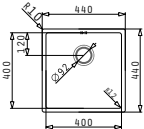

Outer dimensions: 440 x 440mm
Bowl dimensions: 400 x 400 x 200mm
Minimum base unit: 45cm
Bowl overflow

Undermount installation

Cutout template supplied in packaging

Flushmount installation

Finish	Ar. number	Installation type	Waste valves	Packaging
COPPER	101055001	Undermount	Ø92mm	1 item / carton box
COPPER	101055301	Flushmount	Ø92mm	1 item / carton box