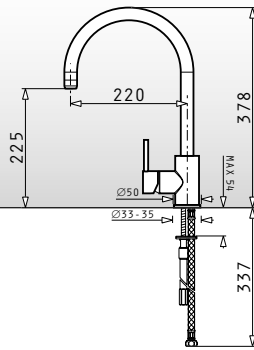

Gusto premium

Single lever mixer with ceramic disc mechanism