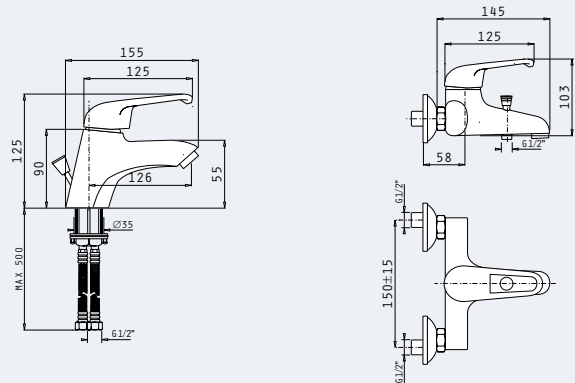

Specifications

Body material	Brass
Cartridge (mm)	40mm
Flexible hose material	Stainless steel
Flexible hose diameter (inch)	1/2"
Waste valve type	Pop-up
Basin mixer flow rate	22lt / min
Bath/shower mixer flow rate	22lt / min
Hand shower	Round Ø8cm, 1 function
Shower hose material	Stainless steel, 150 cm