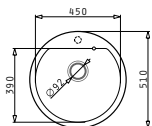

521058301
Space saver siphon for sinks with 1 bowl

Pyragranite Alazia Series

Pyragranite Alazia

PYRAGRANITE ALAZIA (Ø51) 1B

Sink dimensions: Ø510mm
Bowl dimensions: Ø450 x 205mm
Minimum base unit: 50cm
Bowl overflow