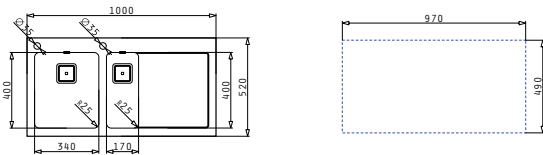

043001201
Steel colander

Included waste fittings

521205401
Pop up square waste valve with bowl overflow

521055801
Siphon for sinks with 1 bowl

Crystalon

CRYSTALON (100X52) 1 1/2B 1D BLACK LH

Sink dimensions: 1000 x 520mm
Bowl dimensions: 340 x 400 x 200mm / 170 x 400 x 140mm
Minimum base unit: **60cm**
Bowl overflow