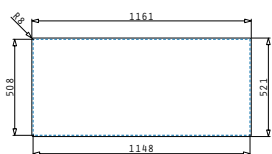

521205901
Square waste valve

521055101
Siphon for sinks with 2 bowls of equal depth

OLYNTHOS (116X52) 2B 1D RH

Sink dimensions: 1160 x 520mm
Bowl dimensions: 340 x 400 x 200mm / 340 x 400 x 200mm
Minimum base unit: 80cm
Bowl overflow