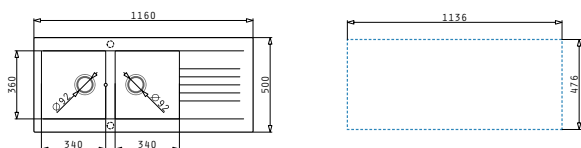

Color	Ar. number	Waste valve	Packaging
WHITE	070063802	Ø92mm	1 item / sleeve
BEIGE	070064302	Ø92mm	1 item / sleeve
GREY	070063902	Ø92mm	1 item / sleeve
BLACK	070064002	Ø92mm	1 item / sleeve

Carton box includes: Waste valves & space saver siphon.

Included waste fittings

FIBERTEK SINKS