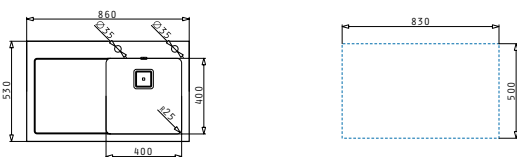

043001201
Steel colander

Included waste fittings

521205401
Pop up square waste valve with bowl overflow

521055801
Siphon for sinks with 1 bowl

CRYSTALON (86X53) 1B 1D WHITE RH

Sink dimensions: 860 x 530mm
Bowl dimensions: 400 x 400 x 200mm
Minimum base unit: **50cm**
Bowl overflow