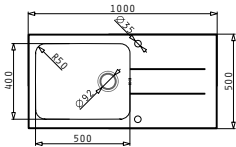

521006301
Ø92 waste valve
cover

Included waste fittings

521205802
Pop up waste valve Ø92
with bowl overflow

521055802
Siphon for sinks
with 1 bowl

Glass / Steel Sinks

CONCERTO (100X50) 1B 1D BLACK

Sink dimensions: 1000 x 500mm
Bowl dimensions: 500 x 400 x 180mm
Minimum base unit: **60cm**
Bowl overflow