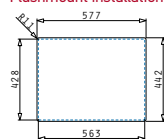

Flushmount installation

Finish	Ar. number	Installation type	Waste valves	Packaging
BRUSHED	101030801	Undermount	Ø92mm	1 item / carton box
BRUSHED	101031201	Flushmount	Ø92mm	1 item / carton box

Carton box includes: Waste valves & space saver siphon.