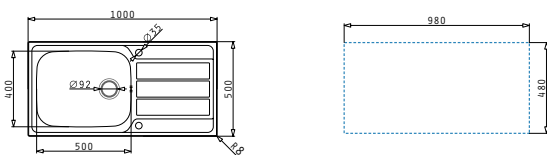

521097201
Waste valve Ø92

521058401
Space saver siphon for sinks with 2 bowls of equal depth

521055101
Siphon for sinks with 2 bowls of equal depth

ATHENA PLUS (100X50) 1B 1D

Sink dimensions: 1000 x 500mm
Bowl dimensions: 500 x 400 x 210mm
Minimum base unit: **60cm**
Bowl overflow