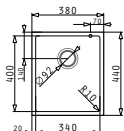

LIFETIME GUARANTEE

Pyragranite Tetragon

PYRAGRANITE SINKS

PYRAGRANITE TETRAGON (34X40) 1B

Outer dimensions: 380 x 440mm
Bowl dimensions: 340 x 400 x 200mm
Minimum base unit: 40cm
Bowl overflow

Color	Ar. number	Waste valve	Packaging
SNOW	070065311	Ø92mm	1 item / carton box
CARBON	070065411	Ø92mm	1 item / carton box
BEIGE	070065511	Ø92mm	1 item / carton box
MOCHA	070065611	Ø92mm	1 item / carton box
CHOCOLATE	070065711	Ø92mm	1 item / carton box
IRON GREY	070065811	Ø92mm	1 item / carton box

Carton box includes: Waste valve & space saver siphon.

Undermount

Suitable accessories

043001701
Glass chopping board

Included waste fittings

521009001
Waste valve Ø92 with bowl overflow

521058301
Space saver siphon for sinks with 1 bowl

PYRAGRANITE TETRAGON (40X40) 1B

Outer dimensions: 440 x 440mm
Bowl dimensions: 400 x 400 x 200mm
Minimum base unit: 50cm
Bowl overflow

Color	Ar. number	Waste valve	Packaging
SNOW	070065911	Ø92mm	1 item / carton box
CARBON	070066011	Ø92mm	1 item / carton box
BEIGE	070066111	Ø92mm	1 item / carton box
MOCHA	070066211	Ø92mm	1 item / carton box
CHOCOLATE	070066311	Ø92mm	1 item / carton box
IRON GREY	070066411	Ø92mm	1 item / carton box

Carton box includes: Waste valve & space saver siphon.

Undermount

Suitable accessories

525005701
Wooden chopping board

043000901
Steel colander

043001701
Glass chopping board

Included waste fittings

521009001
Waste valve Ø92 with bowl overflow

521058301
Space saver siphon for sinks with 1 bowl