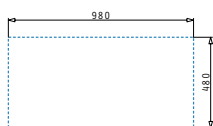

Finish	Ar. number	Bowl position	Waste valve	Packaging
POLISHED	107121501	Reversible 1+1 tap holes	Ø92mm	Carton sleeve
LINEN	107123901	Reversible No tap holes	Ø92mm	Carton sleeve

Inset

EASYFIX™