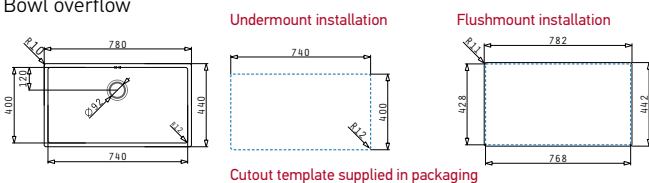

Also suitable:

521102101 Pop up waste valve Ø92 with bowl overflow

ASTRIS (74X40) 1B

Outer dimensions: 780 x 440mm
 Bowl dimensions: 740 x 400 x 200mm
 Minimum base unit: **80cm**
 Bowl overflow

Finish	Ar. number	Installation type	Waste valve	Packaging
BRUSHED	101028001	Undermount	Ø92mm	1 item / carton box
BRUSHED	101028601	Flushmount	Ø92mm	1 item / carton box