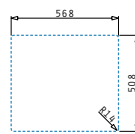

Inset installation

Finish	Ar. number	Tap holes	Waste valves	Packaging
POLISHED	108983501	1 tap hole	Ø92mm	1 item / carton box