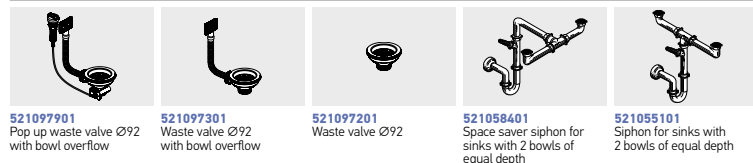

Suitable waste fittings