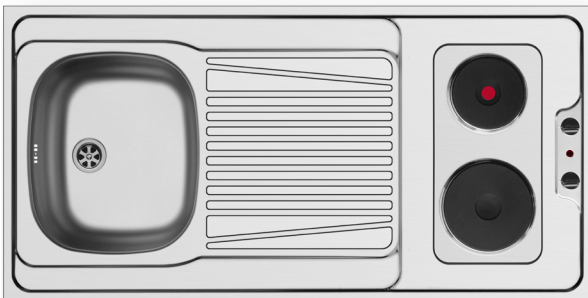

Suitable accessories

525004801
Wooden chopping board

Waste fittings

521099801
Waste valve Ø60 with bowl overflow

4 Sides Down

PANTRY (120X60X5,5cm) 1B 1D 2 UNEQUAL ELECTRIC HOBS

Pantry dimensions: 1200 x 600 x 55mm
 Bowl dimensions: 340 x 400 x 150mm
 Minimum base unit: 45cm
 Bowl overflow