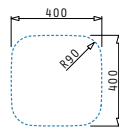

Outer dimensions: 423 x 423mm
Bowl dimensions: 400 x 400 x 200mm
Minimum base unit: **45cm**
Bowl overflow

Finish	Ar. number	Waste valve	Packaging
POLISHED	10009301	Ø92mm	8 items / carton box