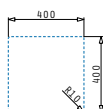

LIFETIME GUARANTEE

Pyragranite Tetragon

PYRAGRANITE SINKS

PYRAGRANITE TETRAGON (34X40) 1B

Outer dimensions: 380 x 440mm
Bowl dimensions: 340 x 400 x 200mm
Minimum base unit: 40cm
Bowl overflow

Color	Ar. number	Waste valve	Packaging
SNOW	070065311	Ø92mm	1 item / carton box
CARBON	070065411	Ø92mm	1 item / carton box
BEIGE	070065511	Ø92mm	1 item / carton box
MOCHA	070065611	Ø92mm	1 item / carton box
CHOCOLATE	070065711	Ø92mm	1 item / carton box
IRON GREY	070065811	Ø92mm	1 item / carton box

Carton box includes: Waste valve & space saver siphon.

Undermount

Suitable accessories

043001701
Glass chopping board

Included waste fittings

521009001
Waste valve Ø92 with bowl overflow

521058301
Space saver siphon for sinks with 1 bowl

PYRAGRANITE TETRAGON (40X40) 1B

Outer dimensions: 440 x 440mm
Bowl dimensions: 400 x 400 x 200mm
Minimum base unit: 50cm
Bowl overflow

Color	Ar. number	Waste valve	Packaging
SNOW	070065911	Ø92mm	1 item / carton box
CARBON	070066011	Ø92mm	1 item / carton box
BEIGE	070066111	Ø92mm	1 item / carton box
MOCHA	070066211	Ø92mm	1 item / carton box
CHOCOLATE	070066311	Ø92mm	1 item / carton box
IRON GREY	070066411	Ø92mm	1 item / carton box

Carton box includes: Waste valve & space saver siphon.

Undermount

Suitable accessories

525005701
Wooden chopping board

043000901
Steel colander

043001701
Glass chopping board

Included waste fittings

521009001
Waste valve Ø92 with bowl overflow

521058301
Space saver siphon for sinks with 1 bowl