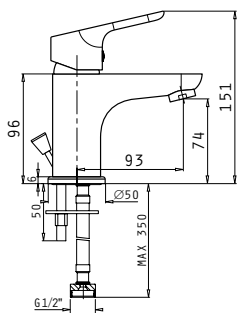

Specifications	
Body material	Brass
Cartridge (mm)	35mm
Flexible hose material	Stainless steel
Flexible hose diameter (inch)	1/2"
Waste valve type	Pop-up
Flow rate	12 lt/min

Specifications	
Body material	Brass
Cartridge (mm)	35mm
Flow rate	15 lt/min
Hand shower	Round Ø8cm, 3 functions
Shower hose material	Stainless steel, 150 cm