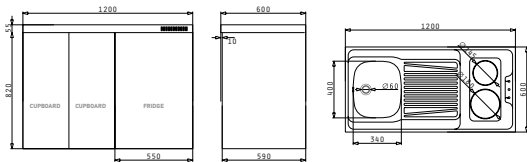

Pantries - Minikitchens

METALLIC MK 325 (120X60)

Bowl position	Ar. number	Tap holes	Waste valve
Right hand bowl	170002901	No tap holes	Ø60mm
Left hand bowl	170003001	No tap holes	Ø60mm

Packaging includes: Waste valve.

Built-In Hobs

- 1 Rapid Cooking Plate 145mm, 1500W
- 1 Normal Cooking Plate 180mm, 1500W
- Thermostat on both plates
- 2 Switches of 7 Levels

4 Star Zanussi Fridge

- Voltage-Frequency: 230V- 50Hz
- Capacity: 140L
- Dimensions: 55 x 59 x 82cm
- Freezer
- Adjustable Shelves

White Metallic Storage Cabinet with Shelf

- Dimensions: 65 x 59 x 82cm

Suitable accessories

4 Sides Down

Waste fittings