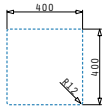

Outer dimensions: 440 x 440mm
Bowl dimensions: 400 x 400 x 200mm
Minimum base unit: 45cm
Bowl overflow

Undermount installation

Cutout template supplied in packaging

Flushmount installation

Finish	Ar. number	Installation type	Waste valves	Packaging
COPPER	101055001	Undermount	Ø92mm	1 item / carton box
COPPER	101055301	Flushmount	Ø92mm	1 item / carton box