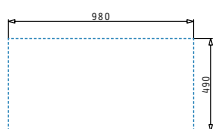

NEW!

Sink dimensions: 1000 x 510mm
Bowl dimensions: 465 x 395 x 210mm
Minimum base unit: 60cm
Bowl overflow

Color	Ar. number	Waste valve	Packaging
SNOW	070017111	Ø92mm	1 item / carton box
CARBON	070017311	Ø92mm	1 item / carton box
BEIGE	070017511	Ø92mm	1 item / carton box
MOCHA	070017711	Ø92mm	1 item / carton box
CHOCOLATE	070017911	Ø92mm	1 item / carton box
IRON GREY	070018111	Ø92mm	1 item / carton box

Carton box includes: Waste valve & siphon.

Inset