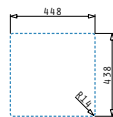

Inset installation

Finish	Ar. number	Tap holes	Waste valve	Packaging
POLISHED	108983301	1 tap hole	Ø92mm	1 item / carton box