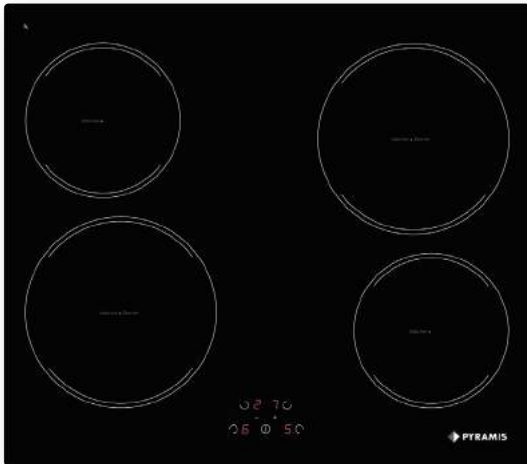

Hob 58IN Induction 4005 Touch Frameless independent

Ar. number

030057701