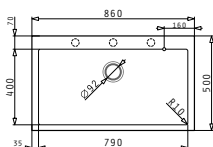

521058301
Space saver siphon for sinks with 1 bowl

PYRAGRANITE ISTROS (86X50) 1B

Sink dimensions: 860 x 500mm
 Bowl dimensions: 790 x 400 x 200mm
 Minimum base unit: 90cm
 Bowl overflow

Color	Ar. number	Waste valve	Packaging
SNOW	0700461 11	Ø92mm	1 item / carton box
CARBON	0700462 11	Ø92mm	1 item / carton box
BEIGE	0700463 11	Ø92mm	1 item / carton box
MOCHA	0700464 11	Ø92mm	1 item / carton box
CHOCOLATE	0700465 11	Ø92mm	1 item / carton box
IRON GREY	0700466 11	Ø92mm	1 item / carton box