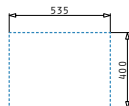

Cutout template supplied in packaging

Flushmount installation