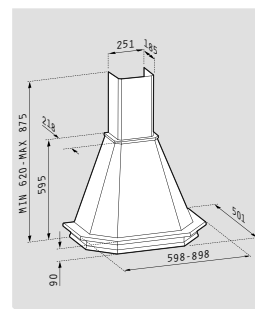

Energy Class	C
Energy Class	C

Width	Ar. number
90cm	065018102
60cm	065018002

- Material: White metal & oak wood
- Width: 90cm / 60cm
- Extraction rate (IEC): 368m³/h
- Extraction rate (free flow): 600m³/h
- Noise level: 46-60dB
- Motor: 180W
- Lighting: LED lamps
- Controls: Sliding buttons
- Metallic filters: 1 (90cm), 1 (60cm)