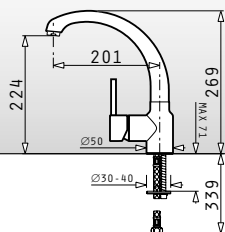

Armonica classic

Single lever mixer with ceramic disc mechanism