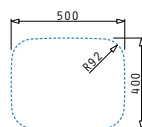

Outer dimensions: 523 x 424mm
Bowl dimensions: 500 x 400 x 200mm
Minimum base unit: **60cm**
Bowl overflow

Finish	Ar. number	Waste valve	Packaging
POLISHED	10008401	Ø92mm	4 items / carton box