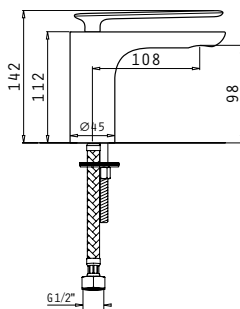

Specifications	
Body material	Brass
Cartridge (mm)	35mm
Flexible hose material	Stainless steel
Flexible hose diameter (inch)	1/2"
Waste valve type	Click-clack
Flow rate	8 lt/min