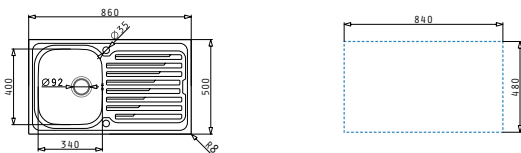

521055101
Siphon for sinks with 2 bowls of equal depth

AMALTIA (86X50) 1B 1D

Sink dimensions: 860 x 500mm
Bowl dimensions: 340 x 400 x 190mm
Minimum base unit: **45cm**
Bowl overflow

Finish	Ar. number	Bowl position	Waste valve	Packaging
POLISHED	107118001	Reversible No tap holes	Ø92mm	Carton sleeve
LINEN	107118901	Reversible No tap holes	Ø92mm	Carton sleeve
POLISHED	107120501	Reversible 1+1 tap holes	Ø92mm	Carton sleeve
LINEN	107120601	Reversible 1+1 tap holes	Ø92mm	Carton sleeve