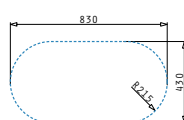

Inset

EASYFIX™

Suitable waste fittings

521097301
Waste valve Ø92
with bowl overflow

521055801
Siphon for sinks
with 1 bowl

SR TWIG 1B 1D

Sink dimensions: 850 x 450mm
Bowl dimensions: Ø360 x 150mm
Minimum base unit: 45cm
Bowl overflow