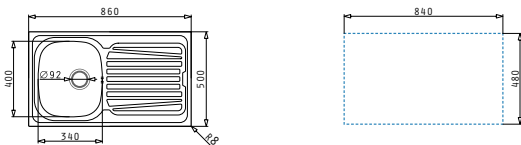

Finish	Ar. number	Bowl position	Waste valve	Packaging
SATIN	100129801	Reversible No tap holes	Ø92mm	Carton sleeve
LINEN	100133401	Reversible 1+1 tap holes	Ø92mm	Carton sleeve

Suitable accessories

Inset

EASYFIX™

Suitable waste fittings