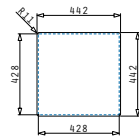

Flushmount installation

Finish	Ar. number	Installation type	Waste valves	Packaging
GOLD	101055101	Undermount	Ø92mm	1 item / carton box
GOLD	101055401	Flushmount	Ø92mm	1 item / carton box

Carton box includes: Waste valve.