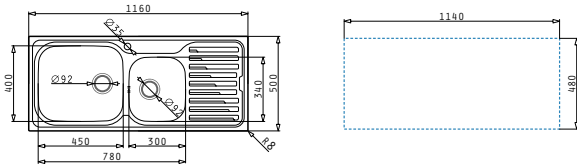

Sink dimensions: 1160 x 500mm
Bowl dimensions: 450 x 400 x 210mm / 300 x 340 x 180mm
Minimum base unit: **90cm**
Bowl overflow

Inset

EASYFIX™

Finish	Ar. number	Tap holes	Waste valves	Packaging
POLISHED	107133101	1 tap hole	Ø92mm	Carton sleeve

Suitable accessories

Suitable waste fittings