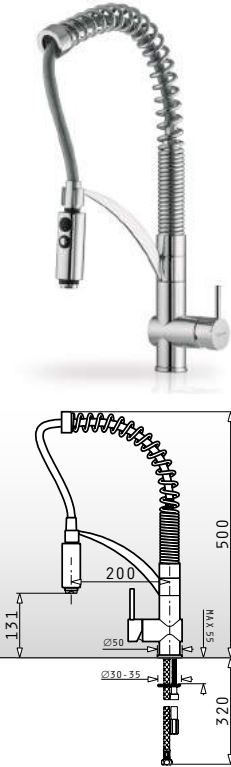

Cresento elegant

Single lever mixer with ceramic disc mechanism & flexible spout