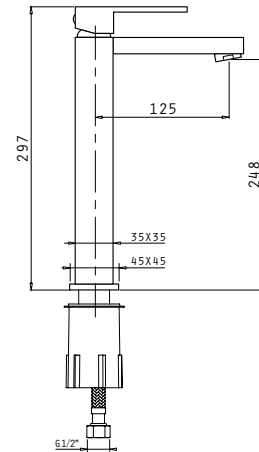

Specifications	
Body material	Brass
Cartridge (mm)	25mm
Flexible hose material	Stainless steel
Flexible hose diameter (inch)	1/2"
Waste valve type	Click-clack
Flow rate	8 lt/min

Specifications	
Body material	Brass
Cartridge (mm)	25mm
Flexible hose material	Stainless steel
Flexible hose diameter (inch)	1/2"
Waste valve type	Click-clack
Flow rate	8 lt/min