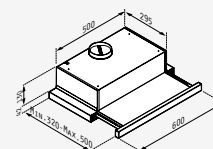

065949201
Carbon filter set
(2 items)