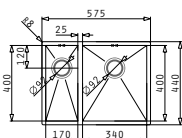

Outer dimensions: 575 x 440mm
Bowl dimensions: 170 x 400 x 140mm / 340 x 400 x 200mm
Minimum base unit: 60cm
Bowl overflow

Undermount installation