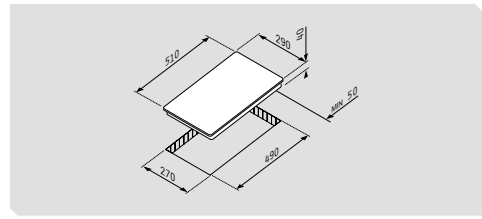

- ◀29▶
-
- 9
-
- H
- OSD

- Dimensions: 290 x 510mm
- Touch controls
- 9 function levels
- Safety lock
- Residual heat indicator
- Overflow safety device
- 2 Highlight Zones:**
- Ø180mm / 1800W
- Ø145mm / 1200W