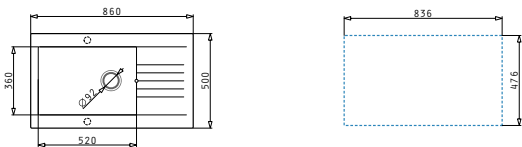

Color	Ar. number	Waste valve	Packaging
WHITE	070063202	Ø92mm	1 item / sleeve
BEIGE	070064102	Ø92mm	1 item / sleeve
GREY	070063302	Ø92mm	1 item / sleeve
BLACK	070063402	Ø92mm	1 item / sleeve

Carton box includes: Waste valve & space saver siphon.

Included waste fittings