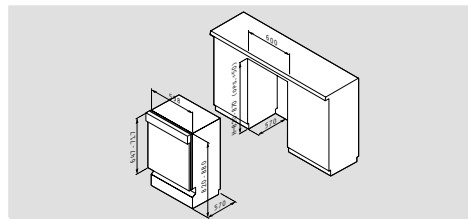

- Width: 60cm
- Capacity: 12 place settings
- Panel color: Silver
- Noise level: 49dB
- Number of programs: 4
- Program temperatures: 40°-50°-65°
- Aqua stop system
- Operation switch: Electronic
- Inox filter
- Water softener system
- Washing efficiency class: A
- Drying efficiency class: A