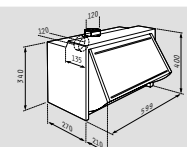

Folding Integrated essential

Energy Class

D

Color

Ar. number

WHITE

065031302

Energy Class

D

BROWN

065031402

065941301
Carbon filter set (2 items)