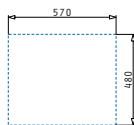

Pyragranite Alazia

PYRAGRANITE ALAZIA (Ø51) 1B

Sink dimensions: Ø510mm
Bowl dimensions: Ø450 x 205mm
Minimum base unit: 50cm
Bowl overflow

Color	Ar. number	Waste valve	Packaging
SNOW	079810111	Ø92mm	1 item / carton box
CARBON	079810211	Ø92mm	1 item / carton box
BEIGE	079810311	Ø92mm	1 item / carton box
MOCHA	079810411	Ø92mm	1 item / carton box
CHOCOLATE	070036511	Ø92mm	1 item / carton box
IRON GREY	070036611	Ø92mm	1 item / carton box

Carton box includes: Waste valve & space saver siphon.

Inset

Included waste fittings

PYRAGRANITE ALAZIA (59X50) 1B 1D

Sink dimensions: 590 x 500mm
Bowl dimensions: 340 x 420 x 205mm
Minimum base unit: 45cm
Bowl overflow

Color	Ar. number	Waste valve	Packaging
SNOW	079809011	Ø92mm	1 item / carton box
CARBON	079809111	Ø92mm	1 item / carton box
BEIGE	079809211	Ø92mm	1 item / carton box
MOCHA	079809311	Ø92mm	1 item / carton box
CHOCOLATE	070036711	Ø92mm	1 item / carton box
IRON GREY	070036811	Ø92mm	1 item / carton box

Carton box includes: Waste valve & space saver siphon.

Inset

Suitable accessories

Included waste fittings