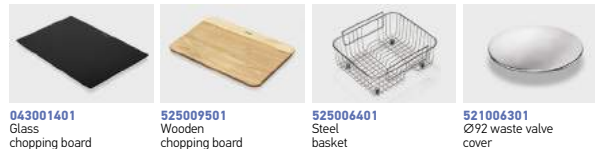

Suitable accessories