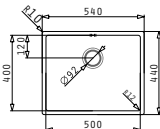

Carton box includes: Waste valve.

Suitable accessories

043001701
Glass chopping board

Included waste fittings

521107601
Copper waste valve Ø92 with bowl overflow

ASTRIS COLORA (50X40) 1B COPPER

Outer dimensions: 540 x 440mm
Bowl dimensions: 500 x 400 x 200mm
Minimum base unit: 60cm
Bowl overflow