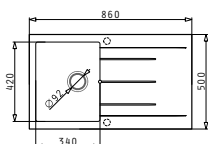

521001001
Waste valve Ø92

521058401
Space saver siphon for sinks with 2 bowls of equal depth

Pyragranite Alazia

PYRAGRANITE ALAZIA (86X50) 1B 1D

Sink dimensions: 860 x 500mm
 Bowl dimensions: 340 x 420 x 205mm
 Minimum base unit: 45cm
 Bowl overflow