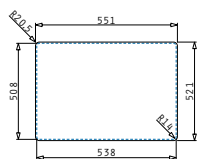

Flushmount installation