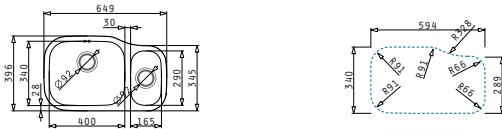

Sink dimensions: 649 x 396mm
Bowl dimensions: 400 x 340 x 180mm / 165 x 290 x 120mm
Minimum base unit: **80cm**
Bowl overflow

Finish	Ar. number	Tap holes	Waste valves	Packaging
POLISHED	109400430	No tap holes	Ø92mm	1 item / carton box

Carton box includes: Waste valves, space saver siphon & transparent colander.

Undermount

Included	Suitable accessories			
 525000201 Transparent colander	 525004701 Wooden chopping board	 525004201 Steel basket	 525000401 White basket	 100060001 Steel colander
Included waste fittings		Also suitable		
 521101701 Waste valve Ø92 with bowl overflow	 521097201 Waste valve Ø92	 521058501 Space saver siphon for sinks with 2 bowls of unequal depth	 521097901 Pop up waste valve Ø92 with bowl overflow