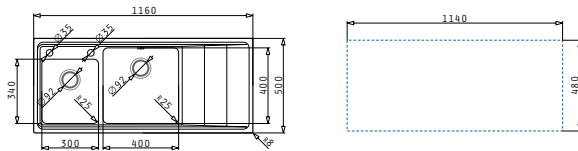

Finish	Ar. number	Tap holes	Waste valves	Packaging
POLISHED	107149630	2 tap holes	Ø92mm	1 item / carton box

Carton box includes: Pop up waste valve, waste valve & siphon.

Inset

EASYFIX™