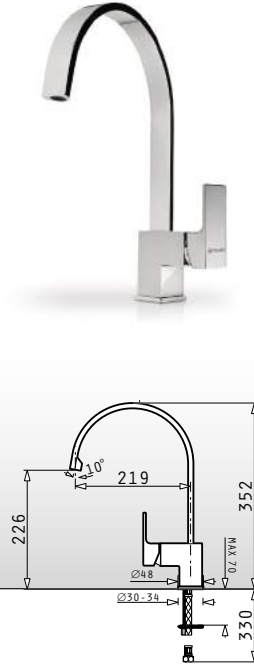

Arioso elegant

Single lever mixer with ceramic disc mechanism