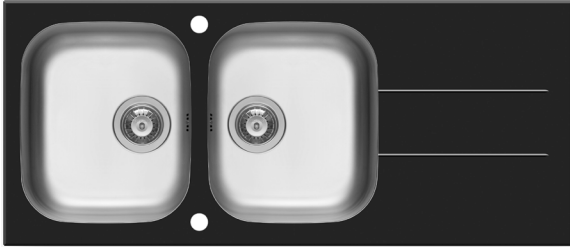

Glass / Steel Sinks

CONCERTO (116X50) 2B 1D BLACK

Sink dimensions: 1160 x 500mm
Bowl dimensions: 340 x 400 x 180mm / 340 x 400 x 180mm
Minimum base unit: **80cm**
Bowl overflow