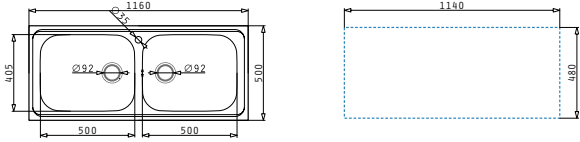

Sink dimensions: 1160 x 500mm
Bowl dimensions: 500 x 400 x 300mm / 500 x 400 x 300mm
Minimum base unit: 110cm
Bowl overflow