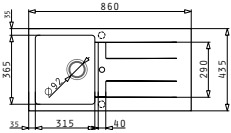

Inset

Color	Ar. number	Waste valve	Packaging
SNOW	070009711	Ø92mm	1 item / carton box
CARBON	070009811	Ø92mm	1 item / carton box
BEIGE	070009911	Ø92mm	1 item / carton box
MOCHA	070010011	Ø92mm	1 item / carton box
CHOCOLATE	070038311	Ø92mm	1 item / carton box
IRON GREY	070038411	Ø92mm	1 item / carton box

Carton box includes: Waste valve & space saver siphon.