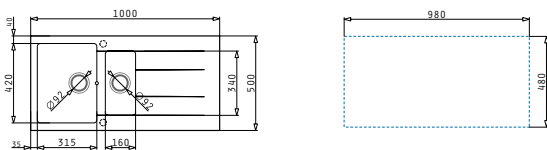

Color	Ar. number	Waste valves	Packaging
SNOW	070010511	Ø92mm	1 item / carton box
CARBON	070010611	Ø92mm	1 item / carton box
BEIGE	070010711	Ø92mm	1 item / carton box
MOCHA	070010811	Ø92mm	1 item / carton box
CHOCOLATE	070038711	Ø92mm	1 item / carton box
IRON GREY	070038811	Ø92mm	1 item / carton box

Carton box includes: Waste valves & space saver siphon.

Inset