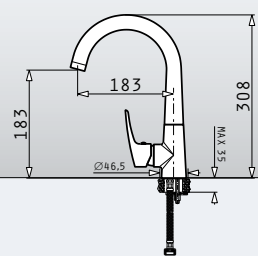

Lorena essential

Single lever mixer with ceramic disc mechanism