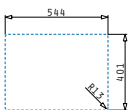

Cutout template supplied in packaging

Flushmount installation