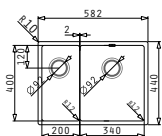

Undermount installation