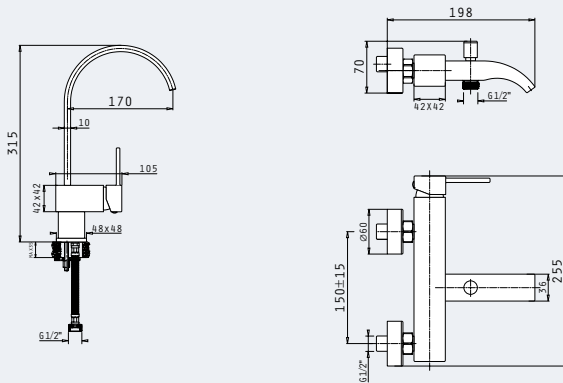

Specifications

Body material	Brass
Cartridge (mm)	35mm
Flexible hose material	Stainless steel
Flexible hose diameter (inch)	1/2"
Waste valve type	Click-clack
Basin mixer flow rate	7,3lt / min
Bath/shower mixer flow rate	19lt / min
Hand shower	Stilo round, 1 function
Shower hose material	Stainless steel, 150 cm