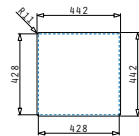

Flushmount installation

Finish	Ar. number	Installation type	Waste valves	Packaging
GUN METAL	101054901	Undermount	Ø92mm	1 item / carton box
GUN METAL	101055201	Flushmount	Ø92mm	1 item / carton box

Carton box includes: Waste valve.