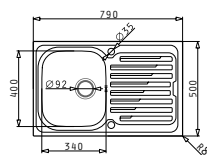

Finish	Ar. number	Bowl position	Waste valve	Packaging
POLISHED	107117801	Reversible No tap holes	Ø92mm	Carton sleeve
LINEN	107118701	Reversible No tap holes	Ø92mm	Carton sleeve
POLISHED	107119701	Reversible 1+1 tap holes	Ø92mm	Carton sleeve

Inset

EASYFIX™