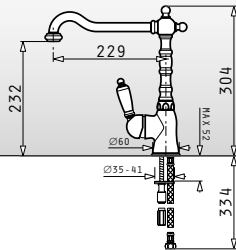

Baroque classic

Single lever mixer with ceramic disc mechanism