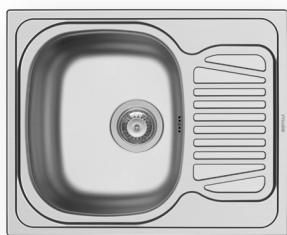

Sparta

SPARTA (62X50) 1B 1D

Sink dimensions: 620 x 500mm
Bowl dimensions: 340 x 400 x 150mm
Minimum base unit: 45cm
Bowl overflow