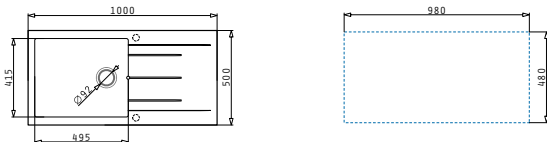

521001001
 Waste valve Ø92

521058401
 Space saver siphon for sinks with 2 bowls of equal depth

Pyragranite Sinks

PYRAGRANITE ALAZIA (100X50) 1B 1D

Sink dimensions: 1000 x 500mm
 Bowl dimensions: 495 x 415 x 205mm
 Minimum base unit: 60cm
 Bowl overflow