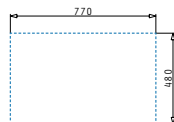

stainless steel
18/10
AISI 304

PYRAMIS

STAINLESS STEEL
SINKS

Athena

ATHENA EXTRA (79X50) 2B

Sink dimensions: 790 x 500mm
Bowl dimensions: 340 x 400 x 190mm / 340 x 400 x 190mm
Minimum base unit: 80cm
Bowl overflow