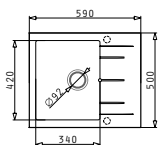

Pyragranite Alazia

PYRAGRANITE ALAZIA (Ø51) 1B

Sink dimensions: Ø510mm
Bowl dimensions: Ø450 x 205mm
Minimum base unit: 50cm
Bowl overflow

Color	Ar. number	Waste valve	Packaging
SNOW	079810111	Ø92mm	1 item / carton box
CARBON	079810211	Ø92mm	1 item / carton box
BEIGE	079810311	Ø92mm	1 item / carton box
MOCHA	079810411	Ø92mm	1 item / carton box
CHOCOLATE	070036511	Ø92mm	1 item / carton box
IRON GREY	070036611	Ø92mm	1 item / carton box

Carton box includes: Waste valve & space saver siphon.

Inset

Included waste fittings

PYRAGRANITE ALAZIA (59X50) 1B 1D

Sink dimensions: 590 x 500mm
Bowl dimensions: 340 x 420 x 205mm
Minimum base unit: 45cm
Bowl overflow

Color	Ar. number	Waste valve	Packaging
SNOW	079809011	Ø92mm	1 item / carton box
CARBON	079809111	Ø92mm	1 item / carton box
BEIGE	079809211	Ø92mm	1 item / carton box
MOCHA	079809311	Ø92mm	1 item / carton box
CHOCOLATE	070036711	Ø92mm	1 item / carton box
IRON GREY	070036811	Ø92mm	1 item / carton box

Carton box includes: Waste valve & space saver siphon.

Inset

Suitable accessories

Included waste fittings