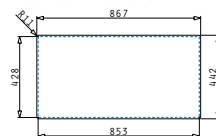

Finish	Ar. number	Installation type	Waste valves	Packaging
BRUSHED	101031001	Undermount	Ø92mm	1 item / carton box
BRUSHED	101031401	Flushmount	Ø92mm	1 item / carton box

Carton box includes: Waste valves & space saver siphon.