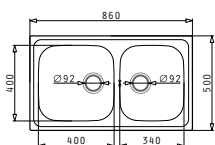

521097301
Waste valve Ø92 with bowl overflow

521058301
Space saver siphon for sinks with 1 bowl

521055801
Siphon for sinks with 1 bowl

DORIAN (86X50) 2B

Sink dimensions: 860 x 500mm
Bowl dimensions: 400 x 400 x 210mm / 340 x 400 x 180mm
Minimum base unit: 80cm
Bowl overflow