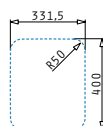

Outer dimensions: 355,5 x 424mm
Bowl dimensions: 331,5 x 400 x 180mm
Minimum base unit: 40cm
Bowl overflow