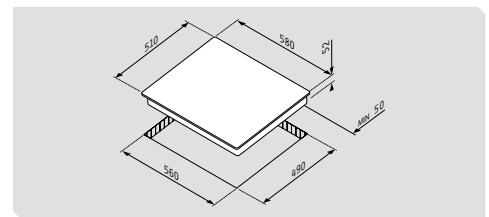

- ◀58▶
- 9

- H
- OSD
- P

- Dimensions: 580 x 510mm
- Touch controls
- 9 function levels
- Safety lock
- Residual heat indicator
- Timer
- Overflow safety device
- 2 booster hobs
- **4 Induction Zones:**
- Ø160mm / 1400W
- Ø200 - 1850 / 2100W - BOOSTER
- Ø200 - 1850 / 2100W - BOOSTER
- Ø160mm / 1400W