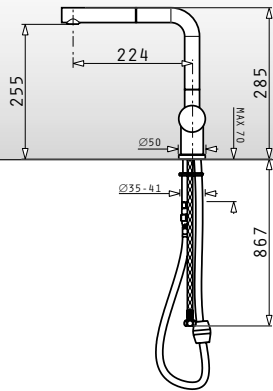

Aladia elegant

Single lever mixer with ceramic disc mechanism & pull-out spray