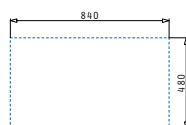

521097301
Waste valve Ø92 with bowl overflow

521058301
Space saver siphon for sinks with 1 bowl

521055801
Siphon for sinks with 1 bowl

DORIAN (86X50) 2B

Sink dimensions: 860 x 500mm
Bowl dimensions: 400 x 400 x 210mm / 340 x 400 x 180mm
Minimum base unit: 80cm
Bowl overflow