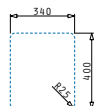

LYDIA (34X40) 1B

Outer dimensions: 380 x 440mm
Bowl dimensions: 340 x 400 x 200mm
Minimum base unit: 40cm
Bowl overflow

Cutout template supplied in packaging

Finish	Ar. number	Installation type	Waste valve	Packaging
POLISHED	101046001	Undermount	Ø92mm	1 item / carton box