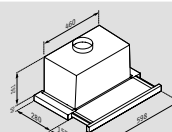

065941201
Carbon filter set (2 items)