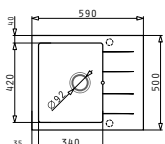

Pyragranite Athlos

PYRAGRANITE ATHLOS (59X50) 1B 1D

Sink dimensions: 590 x 500mm
Bowl dimensions: 340 x 420 x 186mm
Minimum base unit: 45cm
Bowl overflow

Color	Ar. number	Waste valve	Packaging
SNOW	070010911	Ø92mm	1 item / carton box
CARBON	070011011	Ø92mm	1 item / carton box
BEIGE	070069911	Ø92mm	1 item / carton box
MOCHA	070011111	Ø92mm	1 item / carton box
CHOCOLATE	070011211	Ø92mm	1 item / carton box
IRON GREY	070011311	Ø92mm	1 item / carton box

Carton box includes: Waste valve & space saver siphon.

Suitable accessories

525005701
Wooden chopping board

043000901
Steel colander

Included waste fittings

521009001
Waste valve Ø92 with bowl overflow

521058301
Space saver siphon for sinks with 1 bowl

PYRAGRANITE ATHLOS (79X50) 1B 1D

Sink dimensions: 790 x 500mm
Bowl dimensions: 335 x 420 x 186mm
Minimum base unit: 45cm
Bowl overflow

Color	Ar. number	Waste valve	Packaging
SNOW	070070011	Ø92mm	1 item / carton box
CARBON	070070111	Ø92mm	1 item / carton box
BEIGE	070070211	Ø92mm	1 item / carton box
MOCHA	070070311	Ø92mm	1 item / carton box
CHOCOLATE	070070411	Ø92mm	1 item / carton box
IRON GREY	070070511	Ø92mm	1 item / carton box

Carton box includes: Waste valve & space saver siphon.

Suitable accessories

525005701
Wooden chopping board

043000901
Steel colander

Included waste fittings

521009001
Waste valve Ø92 with bowl overflow

521058301
Space saver siphon for sinks with 1 bowl