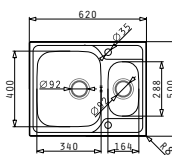

521097301
Waste valve Ø92 with bowl overflow

521058301
Space saver siphon for sinks with 1 bowl

521055801
Siphon for sinks with 1 bowl

ATHENA EXTRA (62X50) 1 1/2B

Sink dimensions: 620 x 500mm
Bowl dimensions: 340 x 400 x 180mm / 165 x 290 x 130mm
Minimum base unit: 60cm
Bowl overflow