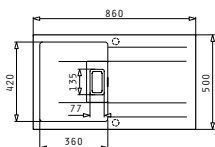

521018001
Set of rectangular waste valve with bowl overflow & space saver siphon for sinks with 1 bowl

PYRAGRANITE KARTESIO (86X50) 1B 1D

Sink dimensions: 860 x 500mm
 Bowl dimensions: 360 x 420 x 210mm
 Minimum base unit: 45cm
 Bowl overflow