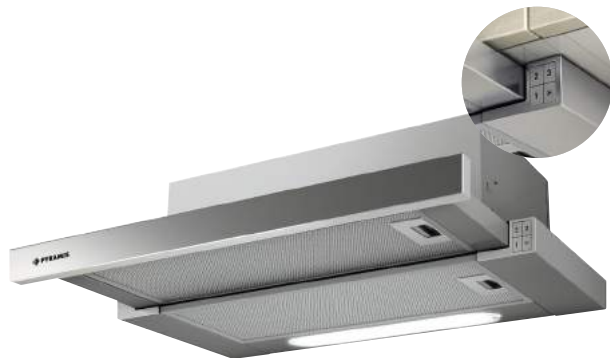

Sliding Turbo Slim 60cm essential

Energy Class	D

Color	Ar. number
INOX	065006401

065941101
Carbon filter set (2 items)

Color: inox
Width: 60cm
Extraction rate (IEC): 384m³/h
Extraction rate (free flow): 600m³/h
Noise level: 60-71dB
Motor: 150W
Lighting: LED lamps
Controls: Push buttons
Metallic filters: 2