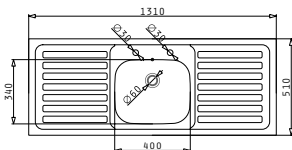

Sink dimensions: 1310 x 510mm
Bowl dimensions: 400 x 340 x 150mm
Minimum base unit: **45cm**
Round bowl overflow