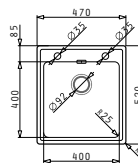

521055801
Siphon for sinks with 1 bowl

PELLA (47X52) 1B

Sink dimensions: 470 x 520mm
Bowl dimensions: 400 x 400 x 200mm
Minimum base unit: 45cm
Bowl overflow

Flushmount installation

Inset installation

Finish	Ar. number	Tap holes	Waste valve	Packaging
POLISHED	108911001	2 tap holes	Ø92mm	1 item / carton box