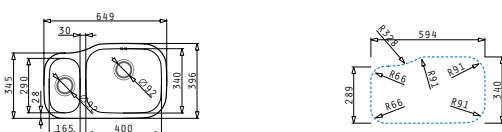

Sink dimensions: 649 x 396mm
Bowl dimensions: 165 x 290 x 120mm / 400 x 340 x 180mm
Minimum base unit: **80cm**
Bowl overflow