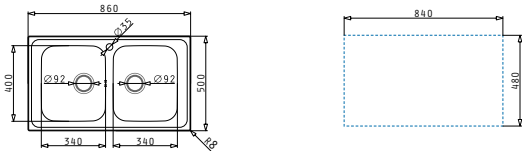

Suitable accessories

Suitable waste fittings

Stainless Steel Sinks

ATHENA EXTRA (86X50) 2B

Sink dimensions: 860 x 500mm
Bowl dimensions: 340 x 400 x 190mm / 340 x 400 x 190mm
Minimum base unit: **80cm**
Bowl overflow