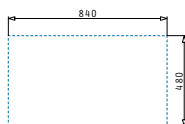

Sink dimensions: 860 x 500mm
Bowl dimensions: 450 x 400 x 210mm / 300 x 340 x 180mm
Minimum base unit: 90cm
Bowl overflow

Finish	Ar. number	Tap holes	Waste valves	Packaging
POLISHED	107125001	1 tap hole	Ø92mm	Carton sleeve
LINEN	107125101	1 tap hole	Ø92mm	Carton sleeve

Inset

EASYFIX™