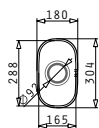

Outer dimensions: 180 x 304mm
Bowl dimensions: 165 x 288 x 120mm
Minimum base unit: 30cm
Bowl overflow

Finish	Ar. number	Waste valve	Packaging
POLISHED	100011201	Ø92mm	16 items / carton box