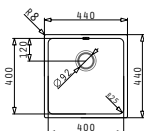

Also suitable

521102401
Pop up waste valve Ø92
with bowl overflow

LYDIA (40X40) 1B

Outer dimensions: 440 x 440mm
Bowl dimensions: 400 x 400 x 200mm
Minimum base unit: 45cm
Bowl overflow

Cutout template supplied in packaging