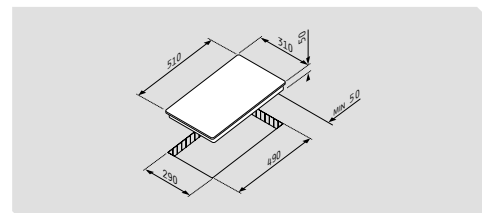

2 Electric Zones:

Ø180mm / 2000W

Ø145mm / 1500W