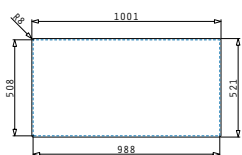

ACCESSORIES

Olynthos Series

Olynthos

OLYNTHOS (100X52) 1B 1D LH

Sink dimensions: 1000 x 520mm
Bowl dimensions: 450 x 400 x 200mm
Minimum base unit: 50cm
Bowl overflow

Flushmount installation

Inset installation