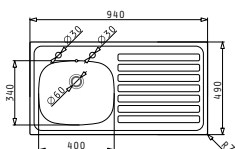

Finish	Ar. number	Tap holes	Waste valve	Bowl depth	Packaging
SATIN	100127301	2 tap holes	Ø60mm	150mm	Carton sleeve
SATIN	100129301	2 tap holes	Ø60mm	127mm	Carton sleeve

Shallow bowl to provide easy access to people with disabilities