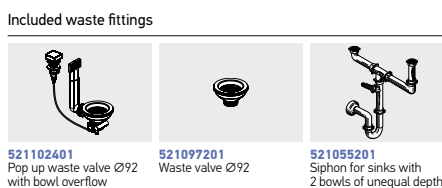

Suitable accessories