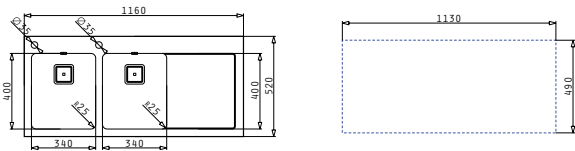

521205501
Square waste valve with bowl overflow

521055201
Siphon for sinks with 2 bowls of unequal depth

CRYSTALON (116X52) 2B 1D BLACK LH

Sink dimensions: 1160 x 520mm
Bowl dimensions: 340 x 400 x 200mm / 340 x 400 x 200mm
Minimum base unit: 80cm
Bowl overflow