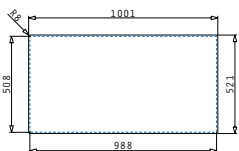

521205901
Square waste valve

521055201
Siphon for sinks with 2 bowls of unequal depth

OLYNTHOS (100X52) 1 1/2B 1D RH

Sink dimensions: 1000 x 520mm
Bowl dimensions: 170 x 400 x 140mm / 340 x 400 x 200mm
Minimum base unit: **60cm**
Bowl overflow