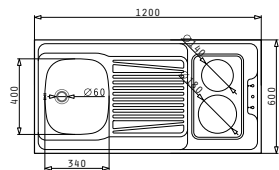

Suitable accessories

525004801
Wooden chopping board

Waste fittings

521099801
Waste valve Ø60 with bowl overflow

4 Sides Down

PANTRY (120X60X5,5cm) 1B 1D 2 UNEQUAL CERAMIC HOBS

Pantry dimensions: 1200 x 600 x 55mm
 Bowl dimensions: 340 x 400 x 150mm
 Minimum base unit: 45cm
 Bowl overflow