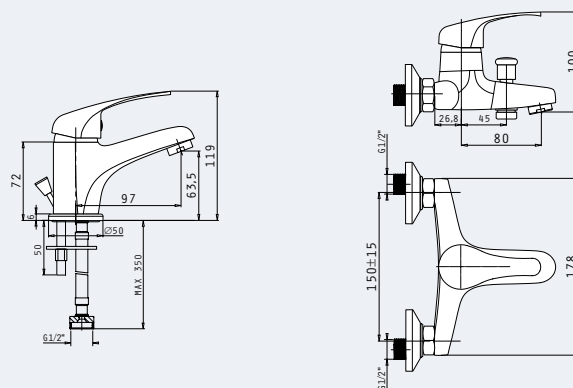

Specifications	
Body material	Brass
Cartridge (mm)	35mm
Flexible hose material	Stainless steel
Flexible hose diameter (inch)	1/2"
Waste valve type	Pop-up
Basin mixer flow rate	12lt / min
Bath/shower mixer flow rate	15lt / min
Hand shower	Round Ø8cm, 3 functions
Shower hose material	Stainless steel, 150 cm