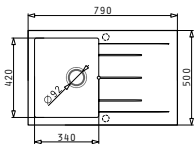

521058301
Space saver siphon for
sinks with 1 bowl

Pyragranite Sinks

PYRAGRANITE ALAZIA (79X50) 1B 1D

Sink dimensions: 790 x 500mm
 Bowl dimensions: 340 x 420 x 205mm
 Minimum base unit: 45cm
 Bowl overflow