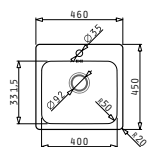

Zeria Series

LIFETIME GUARANTEE

stainless steel
18/10
AISI 304

PYRAMIS

STAINLESS STEEL
SINKS

Zeria

ZERIA (46X45) 1B

Sink dimensions: 460 x 450mm
Bowl dimensions: 400 x 331,5 x 180mm
Minimum base unit: 45cm
Bowl overflow