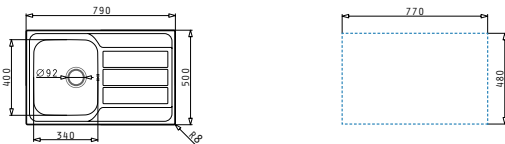

ATHENA (79X50) 1B 1D

Sink dimensions: 790 x 500mm
Bowl dimensions: 340 x 400 x 180mm
Minimum base unit: **45cm**
Bowl overflow

Finish	Ar. number	Bowl position	Waste valve	Packaging
POLISHED	101100501	Reversible No tap holes	Ø92mm	Carton sleeve
LINEN	100180101	Reversible No tap holes	Ø92mm	Carton sleeve
SATIN	100178701	Reversible No tap holes	Ø92mm	Carton sleeve