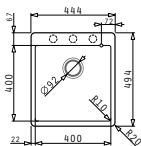

Pyragranite Istros Flushmount

PYRAGRANITE ISTROS (41X50) 1B FM

Sink dimensions: 394 x 494mm
Bowl dimensions: 340 x 400 x 200mm
Minimum base unit: 40cm
Bowl overflow

Color	Ar. number	Waste valve	Packaging
SNOW	070046711	Ø92mm	1 item / carton box
CARBON	070046811	Ø92mm	1 item / carton box
BEIGE	070046911	Ø92mm	1 item / carton box
MOCHA	070047011	Ø92mm	1 item / carton box
CHOCOLATE	070047111	Ø92mm	1 item / carton box
IRON GREY	070047211	Ø92mm	1 item / carton box

Carton box includes: Waste valve & space saver siphon.

Suitable accessories

Included waste fittings

PYRAGRANITE ISTROS (46X50) 1B FM

Sink dimensions: 444 x 494mm
Bowl dimensions: 400 x 400 x 200mm
Minimum base unit: 45cm
Bowl overflow

Color	Ar. number	Waste valve	Packaging
SNOW	070047311	Ø92mm	1 item / carton box
CARBON	070047411	Ø92mm	1 item / carton box
BEIGE	070047511	Ø92mm	1 item / carton box
MOCHA	070047611	Ø92mm	1 item / carton box
CHOCOLATE	070047711	Ø92mm	1 item / carton box
IRON GREY	070047811	Ø92mm	1 item / carton box

Carton box includes: Waste valve & space saver siphon.

Suitable accessories

Included waste fittings