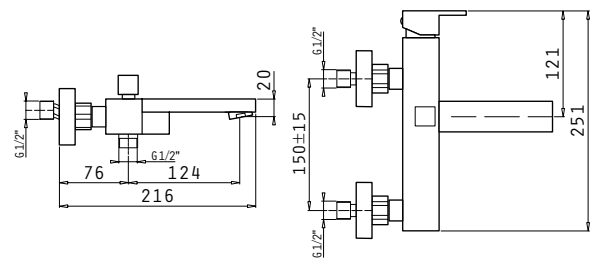

Type
Bath & shower mixer with shower set

Ar. number
090924201

Specifications

Body material	Brass
Cartridge (mm)	35mm
Flow rate	8 lt/min
Hand shower	Stilo squared, 1 function
Shower hose material	PVC, 150 cm