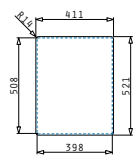

Pella Series

Pella

PELLA (41X52) 1B

Sink dimensions: 410 x 520mm
Bowl dimensions: 340 x 400 x 200mm
Minimum base unit: 40cm
Bowl overflow

Flushmount installation

Inset installation

Finish	Ar. number	Tap holes	Waste valve	Packaging
POLISHED	108910901	2 tap holes	Ø92mm	1 item / carton box