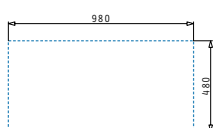

ALEA (100X50) 1 1/2B 1D

Sink dimensions: 1000 x 500mm
Bowl dimensions: 330 x 400 x 190mm / 170 x 290 x 130mm
Minimum base unit: 60cm
Bowl overflow

Finish	Ar. number	Bowl position	Waste valves	Packaging
POLISHED	107158101	Reversible 1 +1 tap holes	Ø92mm	Carton sleeve
LINEN	107161001	Reversible 1 +1 tap holes	Ø92mm	Carton sleeve