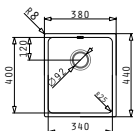

LYDIA (34X40) 1B

Outer dimensions: 380 x 440mm
Bowl dimensions: 340 x 400 x 200mm
Minimum base unit: 40cm
Bowl overflow

Cutout template supplied in packaging

Finish	Ar. number	Installation type	Waste valve	Packaging
POLISHED	101046001	Undermount	Ø92mm	1 item / carton box