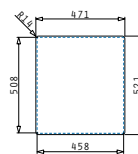

Sink dimensions: 470 x 520mm
Bowl dimensions: 400 x 400 x 200mm
Minimum base unit: 45cm
Bowl overflow

Flushmount installation