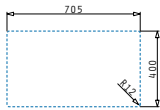

Cutout template supplied in packaging

Flushmount installation