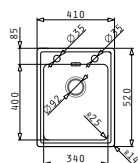

Pella Series

Pella

PELLA (41X52) 1B

Sink dimensions: 410 x 520mm
Bowl dimensions: 340 x 400 x 200mm
Minimum base unit: 40cm
Bowl overflow

Flushmount installation

Inset installation

Finish	Ar. number	Tap holes	Waste valve	Packaging
POLISHED	108910901	2 tap holes	Ø92mm	1 item / carton box