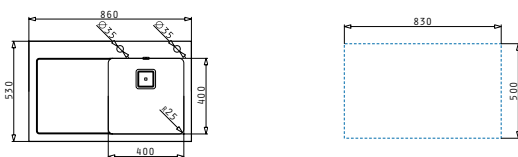

043001201
Steel colander

Included waste fittings

521205401
Pop up square waste valve with bowl overflow

521055801
Siphon for sinks with 1 bowl

CRYSTALON (86X53) 1B 1D BLACK RH

Sink dimensions: 860 x 530mm
Bowl dimensions: 400 x 400 x 200mm
Minimum base unit: 50cm
Bowl overflow