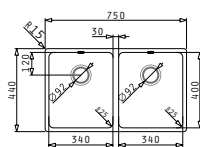

Outer dimensions: 750 x 440mm
Bowl dimensions: 340 x 400 x 200mm / 340 x 400 x 200mm
Minimum base unit: 80cm
Bowl overflow

Cutout template supplied in packaging

Finish	Ar. number	Installation type	Waste valves	Packaging
POLISHED	101048901	Undermount	Ø92mm	1 item / carton box

Carton box includes: Waste valves & space saver siphon.