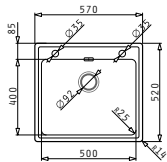

Sink dimensions: 570 x 520mm
Bowl dimensions: 500 x 400 x 200mm
Minimum base unit: **60cm**
Bowl overflow

Flushmount installation