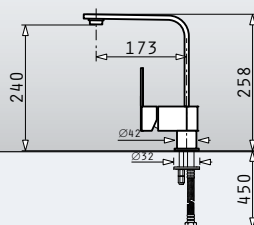

Espressivo essential

Single lever mixer with ceramic disc mechanism

Finish

Ar. number

CHROME

090926701

Finish

Ar. number

CHROME

090900201

ECOLINE KITCHEN MIXERS