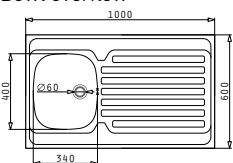

Onset - 4 sides down

Suitable waste fittings

521099801
Waste valve Ø60 with bowl overflow

521055801
Siphon for sinks with 1 bowl

INTERNATIONAL (100X60) 1B 1D

Sink dimensions: 1000 x 600mm
Bowl dimensions: 340 x 400 x 150mm
Minimum base unit: **45cm**
Bowl overflow