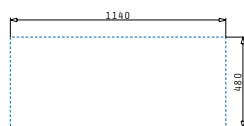

521018001
Set of rectangular waste valve with bowl overflow & space saver siphon for sinks with 1 bowl

LIFETIME GUARANTEE

Pyragranite Kartesio

PYRAGRANITE SINKS

PYRAGRANITE KARTESIO (116X50) 2B 1D

Sink dimensions: 1160 x 500mm
 Bowl dimensions: 335 x 420 x 210mm / 335 x 420 x 210mm
 Minimum base unit: 80cm
 Bowl overflow