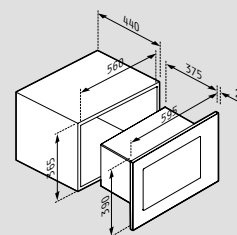

Microwave Ovens

Microwave Oven 30 Inox

Energy Class

A

Ar. number

034011301

NEW!

Dimensions: 595 x 390 x 395mm

Power: 900W

Capacity: 23 litres

8 functions

Stainless steel handle

Rapid defrost

Led clock

60 minute power cut off

Child lock

Minute minder

Grill

Microwave Oven 30 Black

Energy Class

A

Ar. number

034011401

NEW!

Dimensions: 595 x 390 x 395mm

Power: 900W

Capacity: 23 litres

8 functions

Door open push button

Rapid defrost

Led clock

60 minute power cut off

Child lock

Minute minder

Grill