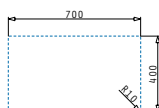

521001001
Waste valve Ø92

521058501
Space saver siphon for sinks with 2 bowls of unequal depth

Pyragranite Tetragon

PYRAGRANITE TETRAGON (70X40) 1B

Outer dimensions: 740 x 440mm
 Bowl dimensions: 700 x 400 x 200mm
 Minimum base unit: 80cm
 Bowl overflow