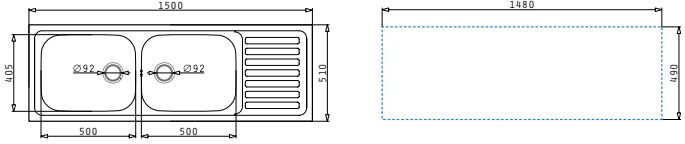

Sink dimensions: 1500 x 510mm
Bowl dimensions: 500 x 400 x 300mm / 500 x 400 x 300mm
Minimum base unit: 110cm
Bowl overflow