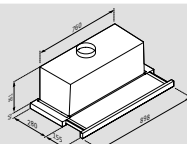

Cookerhoods

Sliding Turbo 90cm essential

Energy Class

C

Color

Ar. number

INOX

065017602

065941201
Carbon filter set (2 items)