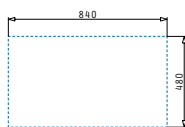

Pyragranite Alazia

PYRAGRANITE ALAZIA (86X50) 1B 1D

Sink dimensions: 860 x 500mm
Bowl dimensions: 340 x 420 x 205mm
Minimum base unit: 45cm
Bowl overflow

Color	Ar. number	Waste valve	Packaging
SNOW	079811311	Ø92mm	1 item / carton box
CARBON	079811411	Ø92mm	1 item / carton box
BEIGE	079811511	Ø92mm	1 item / carton box
MOCHA	079811611	Ø92mm	1 item / carton box
CHOCOLATE	070037311	Ø92mm	1 item / carton box
IRON GREY	070037411	Ø92mm	1 item / carton box

Carton box includes: Waste valve & space saver siphon.

Suitable accessories

525005701
Wooden chopping board

043000901
Steel colander

Included waste fittings

521009001
Waste valve Ø92 with bowl overflow

521058301
Space saver siphon for sinks with 1 bowl

PYRAGRANITE ALAZIA (86X50) 1 3/4B

Sink dimensions: 860 x 500mm
Bowl dimensions: 450 x 420 x 205mm / 300 x 360 x 205mm
Minimum base unit: 90cm
Bowl overflow

Color	Ar. number	Waste valves	Packaging
SNOW	079811711	Ø92mm	1 item / carton box
CARBON	079811811	Ø92mm	1 item / carton box
BEIGE	079811911	Ø92mm	1 item / carton box
MOCHA	079812011	Ø92mm	1 item / carton box
CHOCOLATE	070037511	Ø92mm	1 item / carton box
IRON GREY	070037611	Ø92mm	1 item / carton box

Carton box includes: Waste valves & space saver siphon.

Suitable accessories

525005701
Wooden chopping board

043000901
Steel colander

073024701
Steel basket

Included waste fittings

521009001
Waste valve Ø92 with bowl overflow

521001001
Waste valve Ø92

521058401
Space saver siphon for sinks with 2 bowls of equal depth