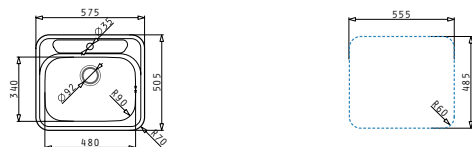

Finish	Ar. number	Tap holes	Waste valve	Packaging
POLISHED	100081501	1 tap hole	$\varnothing 92$mm	Carton sleeve
LINEN	100080901	1 tap hole	$\varnothing 92$mm	Carton sleeve

Suitable waste fittings

Inset

EASYFIX™