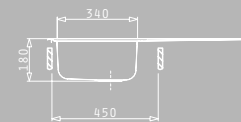

Cut out drawing

Is a guide which helps the accurate cutting of the worktop. It includes the cutout length and width of the relevant model for inset, undermount or flushmount fitting. It is suggested to make a cut out test by installing the sink into a low-cost surface before proceeding with the cutting of the final surface.