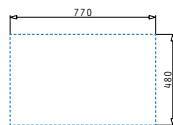

Pyragranite Sinks

PYRAGRANITE ALAZIA (79X50) 1B 1D

Sink dimensions: 790 x 500mm
Bowl dimensions: 340 x 420 x 205mm
Minimum base unit: 45cm
Bowl overflow

Color	Ar. number	Waste valve	Packaging
SNOW	079810511	Ø92mm	1 item / carton box
CARBON	079810611	Ø92mm	1 item / carton box
BEIGE	079810711	Ø92mm	1 item / carton box
MOCHA	079810811	Ø92mm	1 item / carton box
CHOCOLATE	070036911	Ø92mm	1 item / carton box
IRON GREY	070037011	Ø92mm	1 item / carton box

Carton box includes: Waste valve & space saver siphon.

Suitable accessories

Included waste fittings

PYRAGRANITE ALAZIA (79X50) 2B

Sink dimensions: 790 x 500mm
Bowl dimensions: 340 x 400 x 205mm / 340 x 400 x 205mm
Minimum base unit: 80cm
Bowl overflow

Color	Ar. number	Waste valves	Packaging
SNOW	079810911	Ø92mm	1 item / carton box
CARBON	079811011	Ø92mm	1 item / carton box
BEIGE	079811111	Ø92mm	1 item / carton box
MOCHA	079811211	Ø92mm	1 item / carton box
CHOCOLATE	070037111	Ø92mm	1 item / carton box
IRON GREY	070037211	Ø92mm	1 item / carton box

Carton box includes: Waste valves & space saver siphon.

Suitable accessories

Included waste fittings