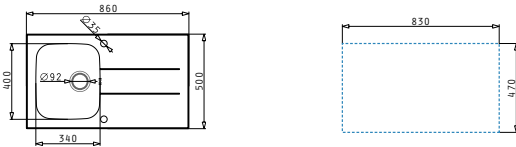

521205501
Square waste valve with bowl overflow

521055101
Siphon for sinks with 2 bowls of equal depth

Concerto Series

Concerto

CONCERTO (86X50) 1B 1D BLACK

Sink dimensions: 860 x 500mm
Bowl dimensions: 340 x 400 x 180mm
Minimum base unit: 45cm
Bowl overflow