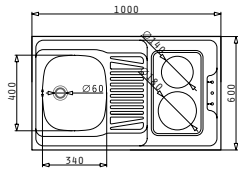

Suitable accessories

525004801
Wooden chopping board

Waste fittings

521099801
Waste valve Ø60 with bowl overflow

4 Sides Down

Pantries - Minikitchens

PANTRY (100X60X5,5cm) 1B 1D 2 UNEQUAL CERAMIC HOBS

Pantry dimensions: 1000 x 600 x 55mm
 Bowl dimensions: 340 x 400 x 150mm
 Minimum base unit: 45cm
 Bowl overflow