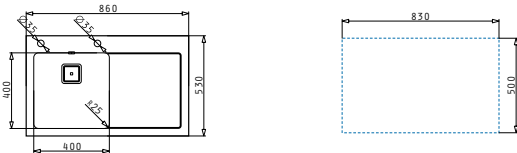

043001201
Steel colander

Included waste fittings

521205401
Pop up square waste valve with bowl overflow

521055801
Siphon for sinks with 1 bowl

Glass / Steel Sinks

CRYSTALON (86X53) 1B 1D WHITE LH

Sink dimensions: 860 x 530mm
Bowl dimensions: 400 x 400 x 200mm
Minimum base unit: **50cm**
Bowl overflow