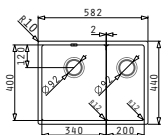

PYRAMIS

STAINLESS STEEL
SINKS

Astris Low Divider

ASTRIS LD (58X44) 1 1/2B LH

Outer dimensions: 582 x 440mm
Bowl dimensions: 340 x 400 x 170mm / 200 x 400 x 170mm
Minimum base unit: 60cm
Bowl overflow

Undermount installation