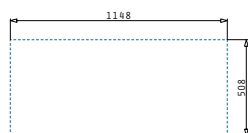

Inset installation

Finish	Ar. number	Tap holes	Waste valves	Packaging
BRUSHED	108911701	2 tap holes	Square	1 item / carton box

Carton box includes: Pop up waste valve, waste valve & siphon.