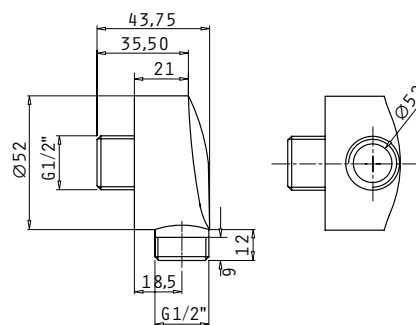

Specifications	
Wall arm material	Brass
Wall arm dimension	40cm
Head shower	Round Ø20cm
Nozzles	Silicon, easy-clean

Specifications	
Material	Brass