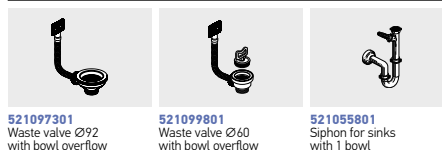

Suitable waste fittings