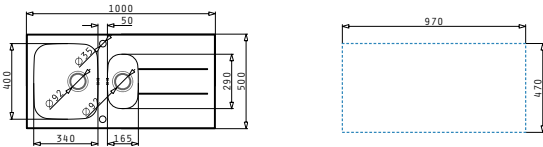

Sink dimensions: 1000 x 500mm
Bowl dimensions: 340 x 400 x 180mm / 165 x 290 x 120mm
Minimum base unit: **60cm**
Bowl overflow

Finish	Ar. number	Bowl position	Waste valves	Packaging
STEEL & BLACK GLASS	109501430	Reversible 1+1 tap holes	Ø92mm	1 item / carton box