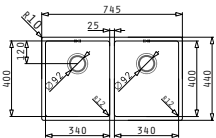

521058501
Space saver siphon for sinks with 2 bowls of unequal depth

Also suitable:

521102101
Pop up waste valve Ø92 with bowl overflow

Stainless Steel Sinks

ASTRIS (74,5X44) 2B

Outer dimensions: 745 x 440mm
Bowl dimensions: 340 x 400 x 200mm / 340 x 400 x 200mm
Minimum base unit: **80cm**
Bowl overflow