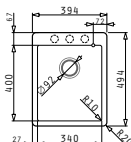

521058301
Space saver siphon for sinks with 1 bowl

Pyragranite Istros Flushmount Series

Pyragranite Istros Flushmount

PYRAGRANITE ISTROS (41X50) 1B FM

Sink dimensions: 394 x 494mm
 Bowl dimensions: 340 x 400 x 200mm
 Minimum base unit: 40cm
 Bowl overflow