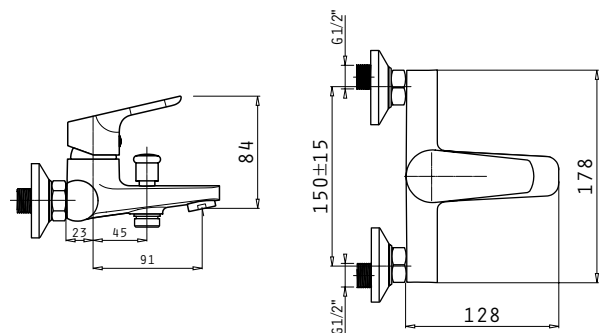

Specifications	
Body material	Brass
Cartridge (mm)	35mm
Flexible hose material	Stainless steel
Flexible hose diameter (inch)	1/2"
Waste valve type	Pop-up
Flow rate	12 lt/min

Specifications	
Body material	Brass
Cartridge (mm)	35mm
Flow rate	15 lt/min
Hand shower	Round Ø8cm, 3 functions
Shower hose material	Stainless steel, 150 cm