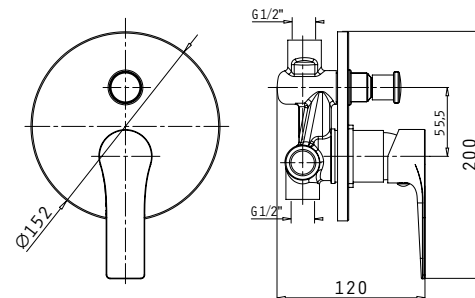

Specifications

Body material	Brass
Cartridge (mm)	35mm
Flow rate	14,3 lt/min
Hand shower	Round Ø8cm, 1 function
Shower hose material	Stainless steel, 150 cm

Specifications

Body material	Brass
Cartridge (mm)	35mm
Diverter	2 functions

*The product is functional when combined with the following necessary equipment:
- Head Shower (1st water flow) combined with wall shower arm
- Shower Set (with handshower and hose – 2nd water flow) and
- Wall elbow for the water supply to the shower set

See pages 252 - 253