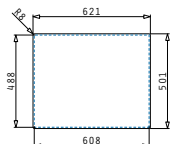

Athena Flushmount Series

LIFETIME GUARANTEE

stainless steel
18/10
AISI 304

PYRAMIS

STAINLESS STEEL
SINKS

Athena Flushmount

ATHENA (62X50) 1B 1D FM

Sink dimensions: 620 x 500mm
Bowl dimensions: 340 x 400 x 180mm
Minimum base unit: 45cm
Bowl overflow