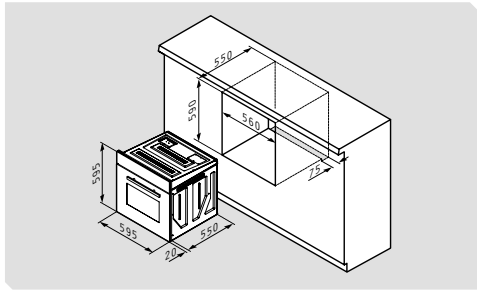

- Dimensions: 595 x 595 x 570mm
- 11 functions
- Capacity: 66 litres
- Touch controls
- Digital auto programmer
- Digital touch timer
- Double glass door
- Removable inner glass
- Side racks
- Telescopic guides
- Easy to clean enamelled cavity
- Included: 1 grid & 1 deep tray (45x36x3,5cm)