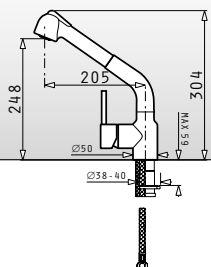

Balata classic

Stainless steel single lever mixer with ceramic disc mechanism & pull-out spray