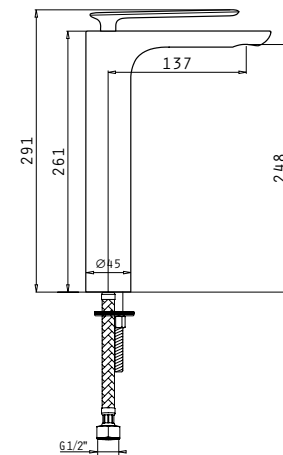

Specifications	
Body material	Brass
Cartridge (mm)	35mm
Flexible hose material	Stainless steel
Flexible hose diameter (inch)	1/2"
Waste valve type	Click-clack
Flow rate	8 lt/min

BATHROOM MIXERS

Ermosa

Single lever bath & shower exposed mixer with shower set (hand shower, shower hose and shower wall bracket)