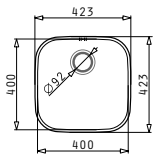

Outer dimensions: 423 x 423mm
Bowl dimensions: 400 x 400 x 200mm
Minimum base unit: **45cm**
Bowl overflow

Finish	Ar. number	Waste valve	Packaging
POLISHED	10009301	Ø92mm	8 items / carton box