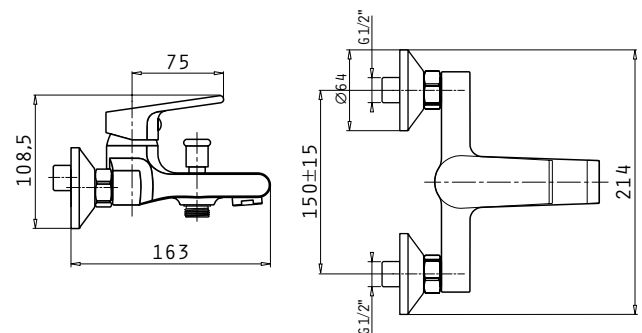

Specifications	
Body material	Brass
Cartridge (mm)	35mm
Flow rate	13,9 lt/min
Hand shower	Round Ø8cm, 1 function
Shower hose material	Stainless steel, 150 cm