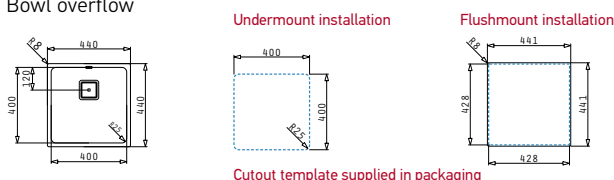

LUME (40X40) 1B

Outer dimensions: 440 x 440mm
Bowl dimensions: 400 x 400 x 200mm
Minimum base unit: 45cm
Bowl overflow

Finish	Ar. number	Installation type	Waste valve	Packaging
POLISHED	101024201	Undermount	Square	1 item / carton box
POLISHED	101023701	Flushmount	Square	1 item / carton box