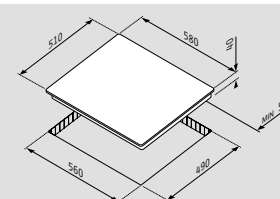

NEW!

Dimensions: 580 x 510mm

Touch controls

9 function levels

Safety lock

Residual heat indicator

Timer

Overflow safety device

5 Highlight Zones:

Ø145mm / 1200W

Ø180mm / 1800W

Ø120 - Ø210 / 750W - 2200W

Ø145mm / 1200W