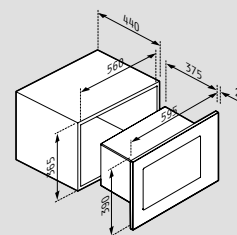

Microwave Ovens

Microwave Oven 30 Inox

Energy Class

A

Ar. number

034011301

NEW!

Dimensions: 595 x 390 x 395mm

Power: 900W

Capacity: 23 litres

8 functions

Stainless steel handle

Rapid defrost

Led clock

60 minute power cut off

Child lock

Minute minder

Grill

Microwave Oven 30 Black

Energy Class

A

Ar. number

034011401

NEW!

Dimensions: 595 x 390 x 395mm

Power: 900W

Capacity: 23 litres

8 functions

Door open push button

Rapid defrost

Led clock

60 minute power cut off

Child lock

Minute minder

Grill