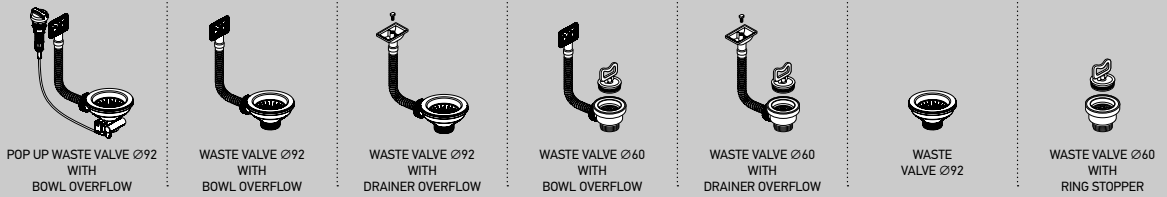

Waste valves

ESSENTIAL	521097901	521097301	521096601	521099801	521096501	521097201	521095501
SPARTA							
SPARTA (62X50) 1B 1D	●	●					
SPARTA (62X50) 1 1/2B	●	●				●	
SPARTA (79X50) 1B 1D	●	●					
SPARTA (79X50) 2B	●	●				●	
SPARTA (86X50) 1B 1D	●	●					
SPARTA (86X50) 2B	●	●				●	
SPARTA (100X50) 1 1/2B 1D	●	●				●	
SPARTA (100X50) 1B 1D	●	●					
SPARTA (116X50) 2B 1D	●	●				●	
VERA							
VERA (86X50) 1B 1D	●	●					
VERA (100X50) 1 1/2B 1D	●	●				●	
VERA (116X50) 2B 1D	●	●				●	
SR							
SR MINI	●	●					
SR TWIG 1B 1D	●	●					
BASIC							
E33 (Ø92)		●					
E33 (Ø60)				●			
ET78 (Ø92)			●				
ET78 (Ø60)					●		
E78 (Ø92)		●				●	
E78 (Ø60)				●			●
CA1 (Ø92)			●				
CA1 (Ø60)					●		
ET33 FORK (Ø60)				●			
E33/33 (Ø60)				●			●
ET34 (Ø92)		●					
ET34 (Ø60)				●			
CRETA 1B 1D MARGARITA (Ø92)		●					
CRETA 1B 1D MARGARITA (Ø60)				●			
CRETA 1B 1D FLAT (Ø92)		●					
CRETA 1B 1D FLAT (Ø60)				●			

● INCLUDED WASTE VALVES ● SUITABLE WASTE VALVES