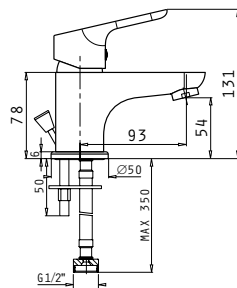

Specifications	
Body material	Brass
Cartridge (mm)	35mm
Flexible hose material	Stainless steel
Flexible hose diameter (inch)	1/2"
Waste valve type	Pop-up
Flow rate	12 lt/min

Specifications	
Body material	Brass
Cartridge (mm)	35mm
Flow rate	15 lt/min
Hand shower	Round Ø8cm, 3 functions
Shower hose material	Stainless steel, 150 cm