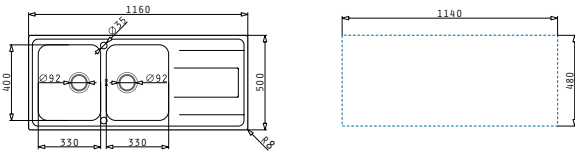

Finish	Ar. number	Bowl position	Waste valves	Packaging
POLISHED	107161101	Reversible 1 +1 tap holes	Ø92mm	Carton sleeve
LINEN	107161201	Reversible 1 +1 tap holes	Ø92mm	Carton sleeve

Inset

EASYFIX™