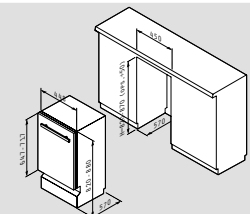

Width: 45cm

Capacity: 10 place settings

Panel color: Black

Noise level: 49dB

Number of programs: 6

Program temperatures: 40°-50°-65°-70°

Aqua stop system

Operation switch: Electronic

Program indication: Electronic

Rinsing light / Salt light

Inox filter

Water softener system

Washing efficiency class: A

Drying efficiency class: A