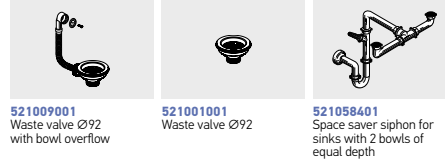

Included waste fittings