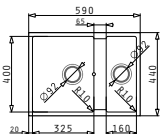

Outer dimensions: 590 x 440mm
Bowl dimensions: 325 x 400 x 200mm / 160 x 400 x 170mm
Minimum base unit: 60cm
Bowl overflow