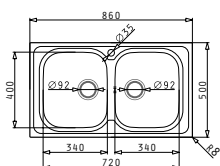

521097301
Waste valve Ø92 with bowl overflow

521058301
Space saver siphon for sinks with 1 bowl

521055801
Siphon for sinks with 1 bowl

Amaltia

AMALTIA (86X50) 2B

Sink dimensions: 860 x 500mm
Bowl dimensions: 340 x 400 x 190mm / 340 x 400 x 190mm
Minimum base unit: 80cm
Bowl overflow