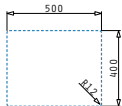

Cutout template supplied in packaging