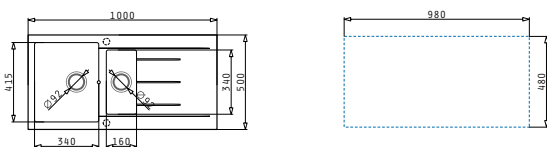

Color	Ar. number	Waste valves	Packaging
SNOW	079812111	Ø92mm	1 item / carton box
CARBON	079812211	Ø92mm	1 item / carton box
BEIGE	079812311	Ø92mm	1 item / carton box
MOCHA	079812411	Ø92mm	1 item / carton box
CHOCOLATE	070069511	Ø92mm	1 item / carton box
IRON GREY	070069611	Ø92mm	1 item / carton box

Carton box includes: Waste valves & space saver siphon.