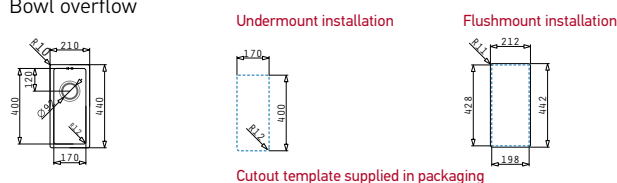

Astris Series

Astris

ASTRIS (17X40) 1B

Outer dimensions: 210 x 440mm
Bowl dimensions: 170 x 400 x 170mm
Minimum base unit: 30cm
Bowl overflow

Finish	Ar. number	Installation type	Waste valve	Packaging
BRUSHED	101027501	Undermount	Ø92mm	1 item / carton box
BRUSHED	101028101	Flushmount	Ø92mm	1 item / carton box