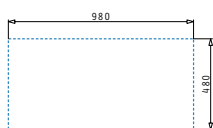

521055101
Siphon for sinks with 2 bowls of equal depth

AMALTIA (100X50) 1 1/2B 1D

Sink dimensions: 1000 x 500mm
Bowl dimensions: 340 x 400 x 190mm / 165 x 290 x 130mm
Minimum base unit: 60cm
Bowl overflow