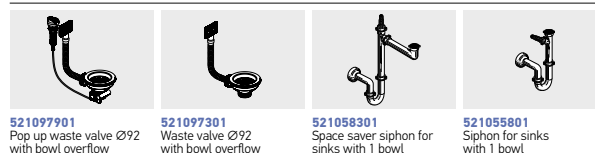

Suitable accessories

Suitable waste fittings

Stainless Steel Sinks

ATHENA EXTRA (86X50) 2B

Sink dimensions: 860 x 500mm
Bowl dimensions: 340 x 400 x 190mm / 340 x 400 x 190mm
Minimum base unit: **80cm**
Bowl overflow