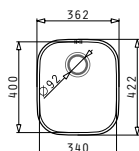

IRIS (34X40) 1B

Outer dimensions: 362 x 422mm
Bowl dimensions: 340 x 400 x 150mm
Minimum base unit: 40cm
Bowl overflow

Finish	Ar. number	Waste valve	Packaging
POLISHED	100094101	Ø92mm	8 items / carton box