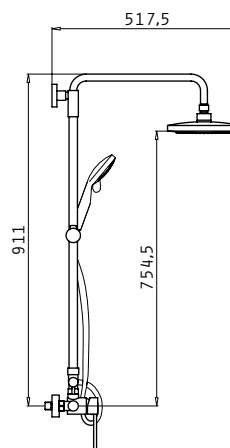

Type
Shower system with exposed shower mixer

Ar. number
090924501

Specifications

Shower pipe/diverter material	Stainless steel
Cartridge (mm)	35mm
Hand shower	Round Ø10cm, 1 function
Shower head	Round Ø20cm
Shower hose material	PVC, 150 cm