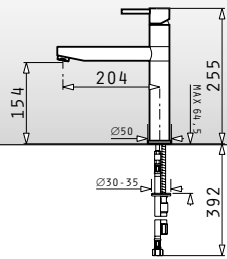

Rota premium

Single lever mixer with ceramic disc mechanism