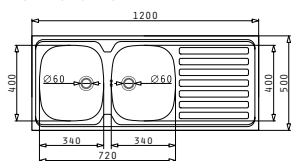

Sink dimensions: 1200 x 500mm
Bowl dimensions: 340 x 400 x 150mm / 340 x 400 x 150mm
Minimum base unit: **80cm**
Bowl overflow

Finish	Ar. number	Bowl position	Waste valves	Bending type
SATIN	100103701	Reversible No tap holes	Ø60mm	4 sides down