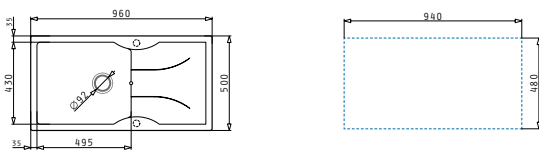

Carton box includes: Waste valves & space saver siphon.

Included waste fittings

PYRATEK AEOLIA (96X50) 1B 1D

Sink dimensions: 960 x 500mm
 Bowl dimensions: 495 x 430 x 182mm
 Minimum base unit: **60cm**
 Bowl overflow