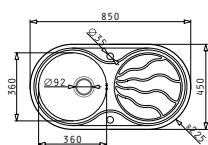

Inset

EASYFIX™

Suitable waste fittings

521097301
Waste valve Ø92
with bowl overflow

521055801
Siphon for sinks
with 1 bowl

SR TWIG 1B 1D

Sink dimensions: 850 x 450mm
Bowl dimensions: Ø360 x 150mm
Minimum base unit: 45cm
Bowl overflow