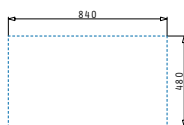

521058301
Space saver siphon for sinks with 1 bowl

PYRAGRANITE ISTROS (86X50) 1B

Sink dimensions: 860 x 500mm
 Bowl dimensions: 790 x 400 x 200mm
 Minimum base unit: 90cm
 Bowl overflow

Color	Ar. number	Waste valve	Packaging
SNOW	0700461 11	Ø92mm	1 item / carton box
CARBON	0700462 11	Ø92mm	1 item / carton box
BEIGE	0700463 11	Ø92mm	1 item / carton box
MOCHA	0700464 11	Ø92mm	1 item / carton box
CHOCOLATE	0700465 11	Ø92mm	1 item / carton box
IRON GREY	0700466 11	Ø92mm	1 item / carton box