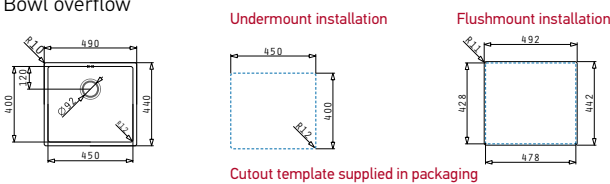

Suitable accessories

Included waste fittings

Also suitable:

ASTRIS (40X40) 1B

Outer dimensions: 440 x 440mm
Bowl dimensions: 400 x 400 x 200mm
Minimum base unit: 45cm
Bowl overflow

Finish	Ar. number	Installation type	Waste valve	Packaging
BRUSHED	101027701	Undermount	Ø92mm	1 item / carton box
BRUSHED	101028301	Flushmount	Ø92mm	1 item / carton box

Carton box includes: Waste valve.

Suitable accessories

Included waste fittings

Also suitable:

Stainless Steel Sinks

ASTRIS (45X40) 1B

Outer dimensions: 490 x 440mm
 Bowl dimensions: 450 x 400 x 200mm
 Minimum base unit: **50cm**
 Bowl overflow