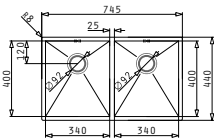

Outer dimensions: 745 x 440mm
Bowl dimensions: 340 x 400 x 200mm / 340 x 400 x 200mm
Minimum base unit: 80cm
Bowl overflow

Undermount installation