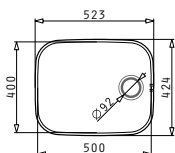

Outer dimensions: 523 x 424mm
Bowl dimensions: 500 x 400 x 200mm
Minimum base unit: **60cm**
Bowl overflow

Finish	Ar. number	Waste valve	Packaging
POLISHED	10008401	Ø92mm	4 items / carton box