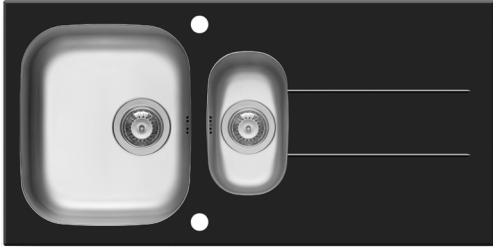

Sink dimensions: 1000 x 500mm
Bowl dimensions: 340 x 400 x 180mm / 165 x 290 x 120mm
Minimum base unit: **60cm**
Bowl overflow

Finish	Ar. number	Bowl position	Waste valves	Packaging
STEEL & BLACK GLASS	109501430	Reversible 1+1 tap holes	Ø92mm	1 item / carton box