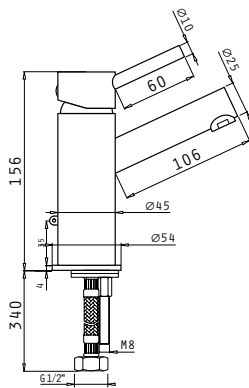

Specifications	
Body material	Brass
Cartridge (mm)	35mm
Flexible hose material	Stainless steel
Flexible hose diameter (inch)	1/2"
Waste valve type	Click-clack
Flow rate	8 lt/min

Specifications	
Body material	Brass
Cartridge (mm)	35mm
Flow rate	8 lt/min
Hand shower	Stilo round, 1 function
Shower hose material	PVC, 150 cm