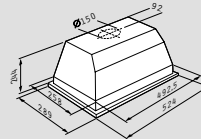

2 YEARS GUARANTEE

Cookerhoods

Integrated Turbo essential

Ar. number

Energy Class

D

065017701

065941801
Carbon filter set (2 items)