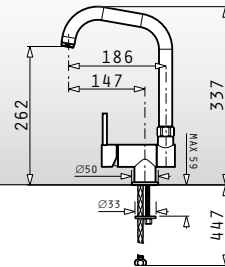

Contralto classic

Single lever mixer with ceramic disc mechanism, suitable for installation under a window