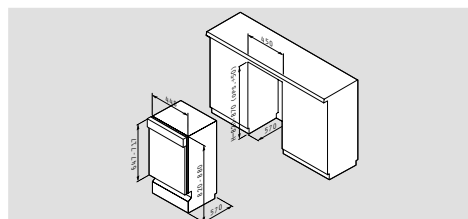

- Width: 45cm
- Capacity: 10 place settings
- Panel color: Silver
- Noise level: 49dB
- Number of programs: 7
- Program temperatures: 40°-50°-65°-70°
- Aqua stop system
- Operation switch: Electronic
- Program indication: Electronic
- Rinsing light / Salt light
- Inox filter
- Water softener system
- Washing efficiency class: A
- Drying efficiency class: A