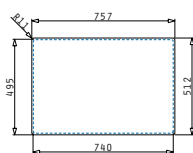

521058301
Space saver siphon for sinks with 1 bowl

Also suitable:

521102101
Pop up waste valve Ø92 with bowl overflow

ISTROS (75,5X51) 1B FM

Sink dimensions: 755 x 510mm
Bowl dimensions: 705 x 400 x 200mm
Minimum base unit: **80cm**
Bowl overflow