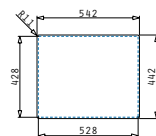

Flushmount installation

Finish	Ar. number	Installation type	Waste valves	Packaging
GOLD	101055701	Undermount	Ø92mm	1 item / carton box
GOLD	101056001	Flushmount	Ø92mm	1 item / carton box

Carton box includes: Waste valve.