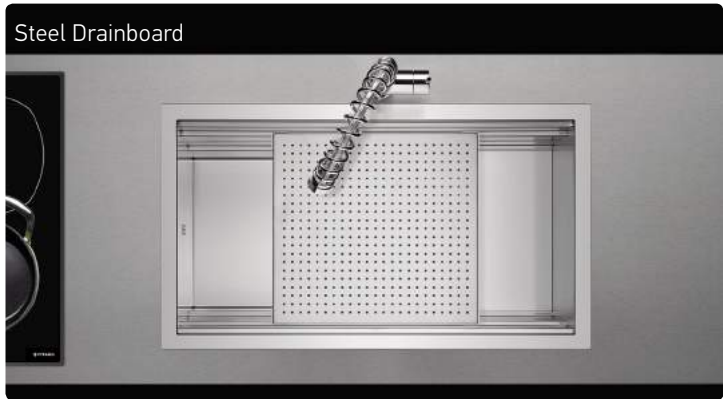

LIFETIME GUARANTEE

stainless steel
18/10
AISI 304

STAINLESS STEEL
SINKS

Versia

VERSIA (81X46) 1B 1D

Finish	Ar. number	Bowl position	Waste valve	Packaging
POLISHED	101042701	Reversible	Ø92mm	1 item / carton box

Carton box includes: Waste valve.

Sink dimensions: 810 x 461mm
Bowl dimensions: 450 x 320 x 300mm
Minimum base unit: 80cm
Bowl overflow

Flushmount

Suitable accessories

Included waste fittings

Suitable waste fittings

ACCESSORIES