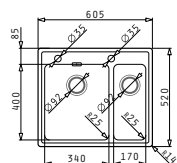

521006301
Ø92 waste valve cover

Included waste fittings

521102401
Pop up waste valve Ø92 with bowl overflow

521055801
Siphon for sinks with 1 bowl

Pella

PELLA (60,5X52) 1 1/2B LH

Sink dimensions: 605 x 520mm
Bowl dimensions: 340 x 400 x 200mm / 170 x 400 x 140mm
Minimum base unit: 60cm
Bowl overflow