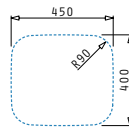

Outer dimensions: 472 x 422mm
Bowl dimensions: 450 x 400 x 200mm
Minimum base unit: **50cm**
Bowl overflow

Finish	Ar. number	Waste valve	Packaging
POLISHED	10009901	Ø92mm	5 items / carton box