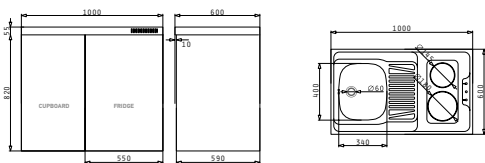

4 Sides Down

METALLIC MK 323 (100X60)