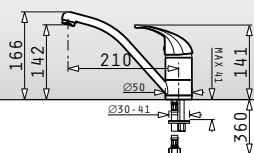

Modo classic

Long spout single lever mixer with ceramic disc mechanism