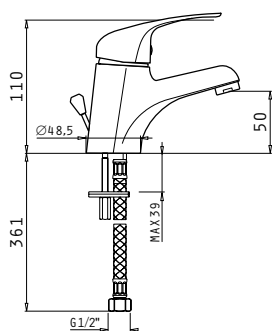

Specifications	
Body material	Brass
Cartridge (mm)	40mm
Flexible hose material	Stainless steel
Flexible hose diameter (inch)	1/2"
Waste valve type	Pop-up
Flow rate	22 lt/min

Specifications	
Body material	Brass
Cartridge (mm)	40mm
Flow rate	22 lt/min
Hand shower	Round Ø8cm, 1 function
Shower hose material	Stainless steel, 150 cm