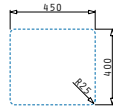

521006301
Ø92 waste valve
cover

Included waste fittings

521102501
Waste valve Ø92
with bowl overflow

Also suitable

521102401
Pop up waste valve Ø92
with bowl overflow

Stainless Steel Sinks

LYDIA (45X40) 1B

Outer dimensions: 490 x 440mm
Bowl dimensions: 450 x 400 x 200mm
Minimum base unit: **50cm**
Bowl overflow