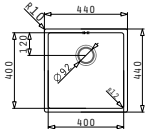

Carton box includes: Waste valve.

Suitable accessories

043001701
Glass chopping board

Included waste fittings

521107601
Copper waste valve Ø92 with bowl overflow

Astris Colora

ASTRIS COLORA (40X40) 1B GOLD

Outer dimensions: 440 x 440mm
Bowl dimensions: 400 x 400 x 200mm
Minimum base unit: 45cm
Bowl overflow