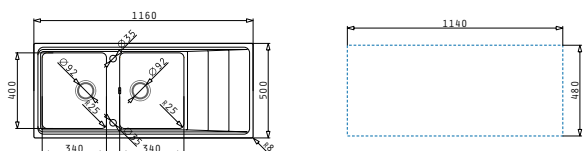

LIFETIME GUARANTEE

stainless steel
18/10
AISI 304

PYRAMIS

STAINLESS STEEL
SINKS

Studio

STUDIO (116X50) 2B 1D REV

Sink dimensions: 1160 x 500mm
Bowl dimensions: 340 x 400 x 200mm / 340 x 400 x 200mm
Minimum base unit: 80cm
Bowl overflow