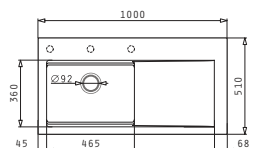

Color	Ar. number	Waste valve	Packaging
SNOW	070017211	Ø92mm	1 item / carton box
CARBON	070017411	Ø92mm	1 item / carton box
BEIGE	070017611	Ø92mm	1 item / carton box
MOCHA	070017811	Ø92mm	1 item / carton box
CHOCOLATE	070018011	Ø92mm	1 item / carton box
IRON GREY	070018211	Ø92mm	1 item / carton box

Carton box includes: Waste valve & siphon.

Inset

Included waste fittings