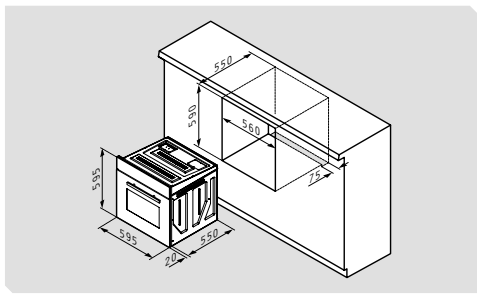

Oven 60IN 1075 Inox independent

Ar. number

Energy Class **A**

034005101

- Dimensions: 595 x 595 x 570mm
- 11 functions
- Capacity: 66 litres
- Touch controls
- Digital auto programmer
- Digital touch timer
- Double glass door
- Removable inner glass
- Side racks
- Telescopic guides
- Easy to clean enamelled cavity
- Included: 1 grid & 1 deep tray (45x36x3,5cm)

Oven 60IN 2240 Central Black independent

Ar. number

Energy Class **A**

034002901

NEW!

- Dimensions: 595 x 595 x 570mm
- 8 functions
- Capacity: 66 litres
- Digital touch timer
- Central knob / selector
- Double glass door
- Removable inner glass
- Side racks
- Easy to clean enamelled cavity
- Included: 1 grid & 1 deep tray (45x36x3,5cm)