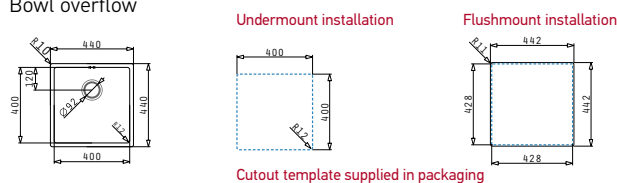

Suitable accessories

Included waste fittings

Also suitable:

ASTRIS (40X40) 1B

Outer dimensions: 440 x 440mm
Bowl dimensions: 400 x 400 x 200mm
Minimum base unit: 45cm
Bowl overflow

Finish	Ar. number	Installation type	Waste valve	Packaging
BRUSHED	101027701	Undermount	Ø92mm	1 item / carton box
BRUSHED	101028301	Flushmount	Ø92mm	1 item / carton box

Carton box includes: Waste valve.

Suitable accessories

Included waste fittings

Also suitable:

Stainless Steel Sinks

ASTRIS (45X40) 1B

Outer dimensions: 490 x 440mm
 Bowl dimensions: 450 x 400 x 200mm
 Minimum base unit: **50cm**
 Bowl overflow