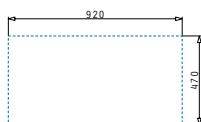

Finish	Ar. number	Tap holes	Waste valve	Bowl depth	Packaging
SATIN	100127301	2 tap holes	Ø60mm	150mm	Carton sleeve
SATIN	100129301	2 tap holes	Ø60mm	127mm	Carton sleeve

Shallow bowl to provide easy access to people with disabilities