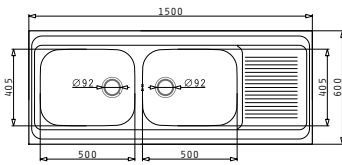

Stainless Steel Sinks

GRANDO (150X60) 2B 1D

Sink dimensions: 1500 x 600mm
Bowl dimensions: 500 x 400 x 300mm / 500 x 400 x 300mm
Minimum base unit: **110cm**

Finish	Ar. number	Bowl position	Waste valves	Overflow	Packaging
POLISHED	100521801	Reversible No tap holes	Ø92mm	No overflow	Carton sleeve
POLISHED	100523501	Reversible No tap holes	Ø92mm	With overflow	Carton sleeve

Suitable waste fittings (for sink without overflow)

521097201
Waste valve Ø92

521055101
Siphon for sinks with 2 bowls of equal depth

Exceptionally deep bowls!

Onset - 4 sides down with wooden frame

Suitable waste fittings (for sink with overflow)

521097301
Waste valve Ø92 with bowl overflow

521097201
Waste valve Ø92

521055101
Siphon for sinks with 2 bowls of equal depth

GRANDO (180X60) 2B 2D

Sink dimensions: 1800 x 600mm
Bowl dimensions: 500 x 400 x 300mm / 500 x 400 x 300mm
Minimum base unit: **110cm**

Finish	Ar. number	Tap holes	Waste valves	Overflow	Packaging
POLISHED	100523101	1 tap hole	Ø92mm	No overflow	Carton sleeve
POLISHED	100523201	1 tap hole	Ø92mm	With overflow	Carton sleeve

Suitable waste fittings (for sink without overflow)

521097201
Waste valve Ø92

521055101
Siphon for sinks with 2 bowls of equal depth

Exceptionally deep bowls!

Onset - 4 sides down with wooden frame

Suitable waste fittings (for sink with overflow)

521097301
Waste valve Ø92 with bowl overflow

521097201
Waste valve Ø92

521055101
Siphon for sinks with 2 bowls of equal depth

GRANDO (200X60) 2B 2D

Sink dimensions: 2000 x 600mm
Bowl dimensions: 500 x 400 x 300mm / 500 x 400 x 300mm
Minimum base unit: **110cm**

Finish	Ar. number	Tap holes	Waste valves	Overflow	Packaging
POLISHED	100523301	1 tap hole	Ø92mm	No overflow	Carton sleeve
POLISHED	100523401	1 tap hole	Ø92mm	With overflow	Carton sleeve