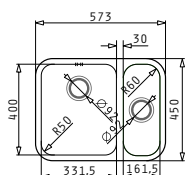

521102101
Pop up waste valve Ø92 with bowl overflow

LIFETIME GUARANTEE

stainless steel
18/10
AISI 304

 **PYRAMIS**

STAINLESS STEEL
SINKS

Relia

RELIA (57X45) 1 1/2B LH

Outer dimensions: 573 x 450mm
Bowl dimensions: 331,5 x 400 x 180mm / 161,5 x 400 x 120mm
Minimum base unit: 60cm
Bowl overflow