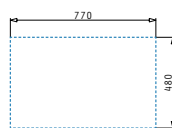

ALEA (79X50) 1B 1D

Sink dimensions: 790 x 500mm
Bowl dimensions: 330 x 400 x 190mm
Minimum base unit: 45cm
Bowl overflow

Finish	Ar. number	Bowl position	Waste valve	Packaging
POLISHED	107158601	Reversible 1+1 tap holes	Ø92mm	Carton sleeve
LINEN	107160801	Reversible 1+1 tap holes	Ø92mm	Carton sleeve