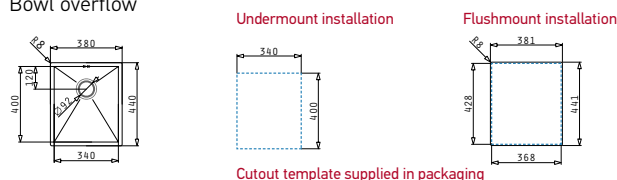

TETRAGON (34X40) 1B

Outer dimensions: 380 x 440mm
Bowl dimensions: 340 x 400 x 200mm
Minimum base unit: 40cm
Bowl overflow

Finish	Ar. number	Installation type	Waste valve	Packaging
BRUSHED	100090101	Undermount	Ø92mm	1 item / carton box
BRUSHED	100090701	Flushmount	Ø92mm	1 item / carton box

Carton box includes: Waste valve.