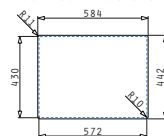

Finish	Ar. number	Installation type	Waste valves	Packaging
BRUSHED	101054401	Undermount	Ø92mm	1 item / carton box
BRUSHED	101054501	Flushmount	Ø92mm	1 item / carton box

Carton box includes: Waste valves & space saver siphon.