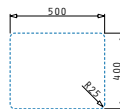

LYDIA (50X40) 1B

Outer dimensions: 540 x 440mm
Bowl dimensions: 500 x 400 x 200mm
Minimum base unit: **60cm**
Bowl overflow

Cutout template supplied in packaging

Finish	Ar. number	Installation type	Waste valve	Packaging
POLISHED	101046301	Undermount	Ø92mm	1 item / carton box