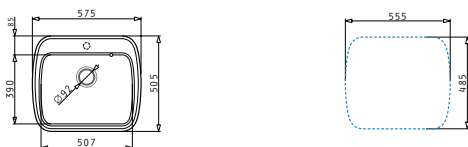

Color	Ar. number	Waste valve	Packaging
GRANO	070033511	Ø92mm	1 item / carton box
CRISTALO BIANCO	070033611	Ø92mm	1 item / carton box
CHAMPAGNE	070033711	Ø92mm	1 item / carton box
GRAPHITE	070022711	Ø92mm	1 item / carton box

Carton box includes: Waste valve & space saver siphon.