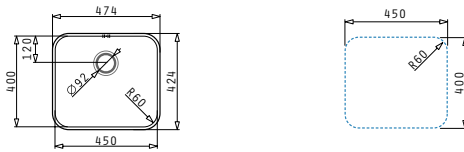

Outer dimensions: 476 x 426mm
Bowl dimensions: 450 x 400 x 190mm
Minimum base unit: **50cm**
Bowl overflow

Finish	Ar. number	Waste valve	Packaging
POLISHED	101053701	Ø92mm	5 items / carton box

Suitable accessories

Undermount

Suitable waste fittings