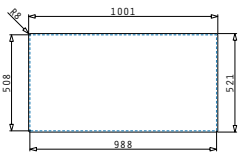

Sink dimensions: 1000 x 520mm
Bowl dimensions: 340 x 400 x 200mm / 170 x 400 x 140mm
Minimum base unit: **60cm**
Bowl overflow

Flushmount installation

Inset installation

Finish	Ar. number	Tap holes	Waste valves	Packaging
BRUSHED	108911601	2 tap holes	Square	1 item / carton box