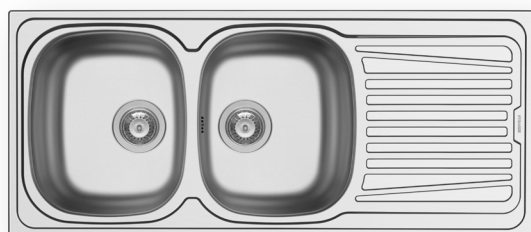

SPARTA (116X50) 2B 1D

Sink dimensions: 1160 x 500mm
Bowl dimensions: 340 x 400 x 150mm / 340 x 400 x 150mm
Minimum base unit: 80cm
Bowl overflow