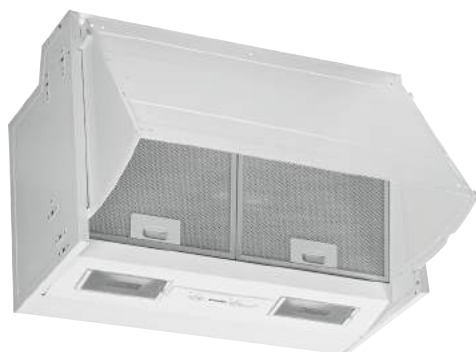

065941201
Carbon filter set (2 items)

Color: white / brown

Width: 60cm

Extraction rate (IEC): 496m³/h

Extraction rate (free flow): 700m³/h

Noise level: 46-66dB

Motor: 175W

Lighting: LED lamps

Controls: Sliding buttons

Metallic filters: 2