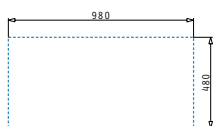

STAINLESS STEEL
SINKS

Alea

ALEA PLUS (100X50) 1B 1D

NEW!

Sink dimensions: 1000 x 500mm
Bowl dimensions: 500 x 400 x 210mm
Minimum base unit: 60cm
Bowl overflow

Finish	Ar. number	Bowl position	Waste valves	Packaging
POLISHED	107165301	Reversible 1 +1 tap holes	Ø92mm	Carton sleeve