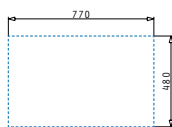

Pyragranite Athlos

PYRAGRANITE ATHLOS (59X50) 1B 1D

Sink dimensions: 590 x 500mm
Bowl dimensions: 340 x 420 x 186mm
Minimum base unit: 45cm
Bowl overflow

Color	Ar. number	Waste valve	Packaging
SNOW	070010911	Ø92mm	1 item / carton box
CARBON	070011011	Ø92mm	1 item / carton box
BEIGE	070069911	Ø92mm	1 item / carton box
MOCHA	070011111	Ø92mm	1 item / carton box
CHOCOLATE	070011211	Ø92mm	1 item / carton box
IRON GREY	070011311	Ø92mm	1 item / carton box

Carton box includes: Waste valve & space saver siphon.

Suitable accessories

525005701
Wooden chopping board

043000901
Steel colander

Included waste fittings

521009001
Waste valve Ø92 with bowl overflow

521058301
Space saver siphon for sinks with 1 bowl

PYRAGRANITE ATHLOS (79X50) 1B 1D

Sink dimensions: 790 x 500mm
Bowl dimensions: 335 x 420 x 186mm
Minimum base unit: 45cm
Bowl overflow

Color	Ar. number	Waste valve	Packaging
SNOW	070070011	Ø92mm	1 item / carton box
CARBON	070070111	Ø92mm	1 item / carton box
BEIGE	070070211	Ø92mm	1 item / carton box
MOCHA	070070311	Ø92mm	1 item / carton box
CHOCOLATE	070070411	Ø92mm	1 item / carton box
IRON GREY	070070511	Ø92mm	1 item / carton box

Carton box includes: Waste valve & space saver siphon.

Suitable accessories

525005701
Wooden chopping board

043000901
Steel colander

Included waste fittings

521009001
Waste valve Ø92 with bowl overflow

521058301
Space saver siphon for sinks with 1 bowl