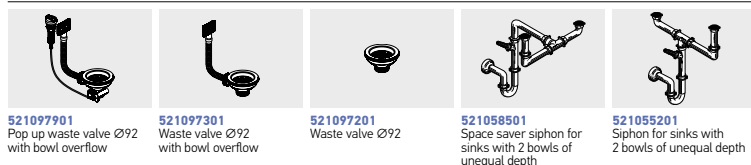

Suitable waste fittings