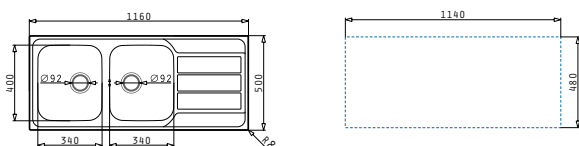

ATHENA EXTRA (116X50) 2B 1D

Sink dimensions: 1160 x 500mm
Bowl dimensions: 340 x 400 x 190mm / 340 x 400 x 190mm
Minimum base unit: 80cm
Bowl overflow

Finish	Ar. number	Bowl position	Waste valves	Packaging
POLISHED	107163101	Reversible No tap holes	Ø92mm	Carton sleeve
LINEN	107165001	Reversible No tap holes	Ø92mm	Carton sleeve