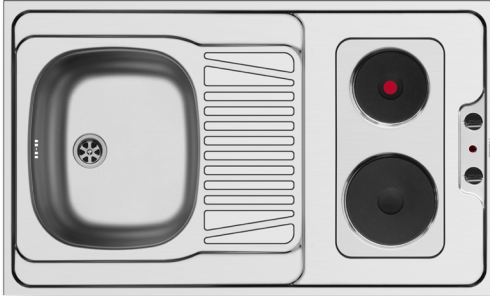

PANTRY (100X60X5,5cm) 1B 1D 2 UNEQUAL ELECTRIC HOBS

Pantry dimensions: 1000 x 600 x 55mm
Bowl dimensions: 340 x 400 x 150mm
Minimum base unit: 45cm
Bowl overflow

Finish	Ar. number	Bowl position	Waste valve	Packaging
SATIN	140113903	Reversible No tap holes	Ø60mm	Carton sleeve

Packaging includes: Waste valve.

Built-In Hobs

- 1 Rapid Cooking Plate 145mm, 1500W
- 1 Normal Cooking Plate 180mm, 1500W
- Ready to plug in
- Silicon Safety Cable
- Function Light Indicator
- 2 Switches of 7 Levels

Suitable accessories

Waste fittings

4 Sides Down

PANTRY (120X60X5,5cm) 1B 1D 2 UNEQUAL ELECTRIC HOBS