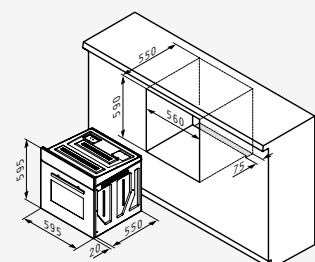

Dimensions: 595 x 595 x 570mm

6 functions

Capacity: 66 litres

Double glass door

Removable inner glass

Easy to clean enamelled cavity

Included: 1 grid & 1 deep tray (45x36x3,5cm)

Hobs