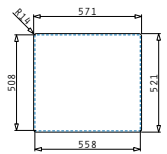

Sink dimensions: 570 x 520mm
Bowl dimensions: 500 x 400 x 200mm
Minimum base unit: **60cm**
Bowl overflow

Flushmount installation