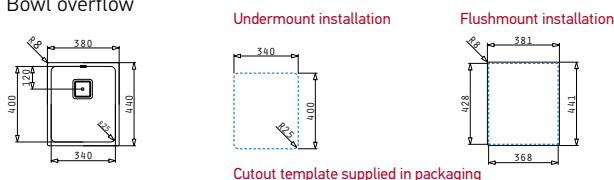

LUME (34X40) 1B

Outer dimensions: 380 x 440mm
Bowl dimensions: 340 x 400 x 200mm
Minimum base unit: 40cm
Bowl overflow

Finish	Ar. number	Installation type	Waste valve	Packaging
POLISHED	101024101	Undermount	Square	1 item / carton box
POLISHED	101023601	Flushmount	Square	1 item / carton box