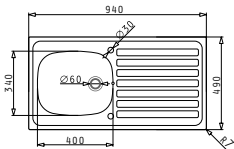

Finish	Ar. number	Bowl position	Waste valve	Packaging
SATIN	100165801	Reversible 1+1 tap holes	Ø60mm	Carton sleeve

Inset

EASYFIX™