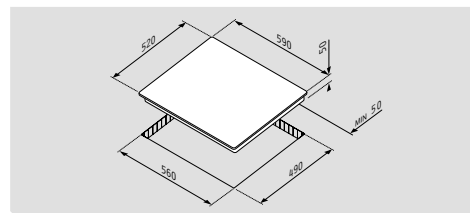

<59>

Dimensions: 590 x 520mm

9

Highlight Zones

9 function levels

Gas Zones

Rheostatic control knobs

Automatic ignition (in the knobs)

Accessories set for gas bottle adaptation

Cast iron pan support

2 Highlight Zones: + 2 Gas Zones:

Ø145mm / 1200W

3000W

Ø180mm / 1800W

1750W