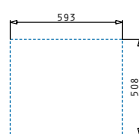

Inset installation

Finish	Ar. number	Tap holes	Waste valves	Packaging
POLISHED	108910201	2 tap holes	Ø92mm	1 item / carton box

Carton box includes: Pop up waste valve, waste valve & siphon.