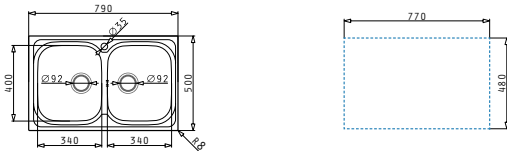

521097301
Waste valve Ø92 with bowl overflow

521058301
Space saver siphon for sinks with 1 bowl

521055801
Siphon for sinks with 1 bowl

Stainless Steel Sinks

AMALTIA (79X50) 2B

Sink dimensions: 790 x 500mm
Bowl dimensions: 340 x 400 x 190mm / 340 x 400 x 190mm
Minimum base unit: **80cm**
Bowl overflow