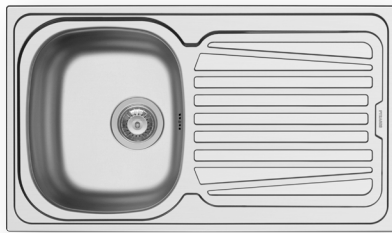

521055101
Siphon for sinks with 2 bowls of equal depth

SPARTA (86X50) 1B 1D

Sink dimensions: 860 x 500mm
 Bowl dimensions: 340 x 400 x 150mm
 Minimum base unit: **45cm**
 Bowl overflow

Finish	Ar. number	Bowl position	Waste valve	Packaging
SATIN	100129801	Reversible No tap holes	Ø92mm	Carton sleeve
LINEN	100133401	Reversible 1+1 tap holes	Ø92mm	Carton sleeve