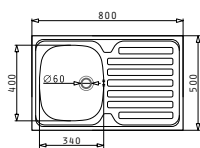

Sink dimensions: 800 x 500mm
Bowl dimensions: 340 x 400 x 150mm
Minimum base unit: 45cm
Bowl overflow

Finish	Ar. number	Bowl position	Waste valve	Bending type
SATIN	100107701	Reversible No tap holes	Ø60mm	4 sides down
SATIN	100104201	Left hand bowl No tap holes	Ø60mm	3 sides down
SATIN	100103201	Right hand bowl No tap holes	Ø60mm	3 sides down