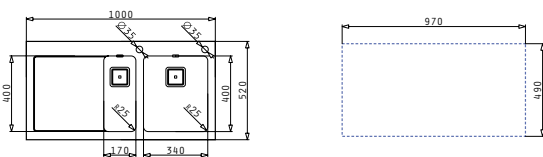

CRYSTALON (100X52) 1 1/2B 1D WHITE RH

Sink dimensions: 1000 x 520mm
Bowl dimensions: 170 x 400 x 140mm / 340 x 400 x 200mm
Minimum base unit: **60cm**
Bowl overflow

Inset

Finish	Ar. number	Tap holes	Waste valves	Packaging
STEEL & WHITE GLASS	109504830	2 tap holes	Square	1 item / carton box