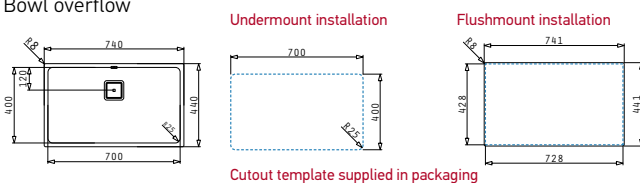

Outer dimensions: 740 x 440mm
Bowl dimensions: 700 x 400 x 200mm
Minimum base unit: 80cm
Bowl overflow