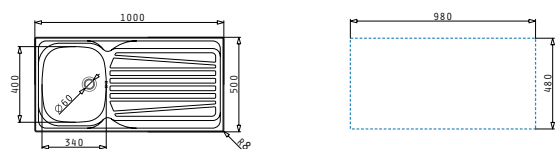

521055101
Siphon for sinks with 2 bowls of equal depth

Sparta

SPARTA (100X50) 1B 1D

Sink dimensions: 1000 x 500mm
Bowl dimensions: 340 x 400 x 150mm
Minimum base unit: 45cm
Bowl overflow

Finish	Ar. number	Bowl position	Waste valve	Packaging
SATIN	100165901	Reversible No tap holes	Ø92mm	Carton sleeve