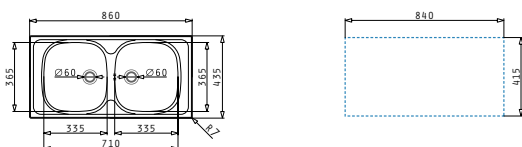

E33/33

Sink dimensions: 860 x 435mm
 Bowl dimensions: 335 x 365 x 150mm / 335 x 365 x 150mm
 Minimum base unit: **80cm**
 Bowl overflow

Finish	Ar. number	Tap holes	Waste valves	Packaging
SATIN	100150801	1 tap hole	Ø60mm	Carton sleeve
LINEN	100150901	1 tap hole	Ø60mm	Carton sleeve