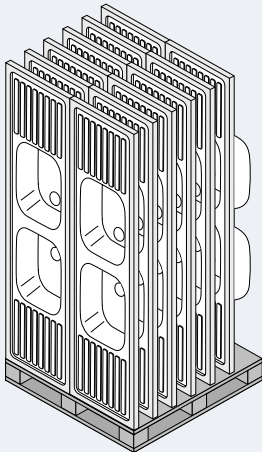

PALLET OF SINKS INDIVIDUALLY PACKED IN SLEEVES

A

PALLET OF SINKS INDIVIDUALLY PACKED IN SLEEVES

B

C

D

E

F