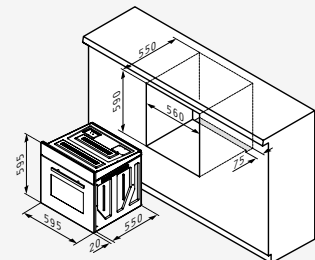

Dimensions: 595 x 595 x 570mm

6 functions

Capacity: 66 litres

Pop-up knobs

Analog timer

Double glass door

Removable inner glass

Side racks

Easy to clean enamelled cavity

Included: 1 grid & 1 deep tray (45x36x3,5cm)