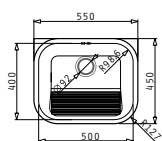

LIFETIME GUARANTEE

stainless steel
18/10
AISI 304

PYRAMIS

STAINLESS STEEL
SINKS

Inset Bowls

LAUNDRY WALL MOUNTED

Sink dimensions: 550 x 450mm
Bowl dimensions: 400 x 500 x 230mm
Bowl overflow

Finish	Ar. number	Waste valve	Packaging
POLISHED	101004401	Ø92mm	Carton box

Carton box includes: Waste valve.

Wall mounted

Included waste fittings

521097301
Waste valve Ø92
with bowl overflow

Suitable waste fittings

521055801
Siphon for sinks
with 1 bowl

ROYAL

Sink dimensions: Ø450mm
Bowl dimensions: Ø385 x 160mm
Minimum base unit: 45cm
Bowl overflow

Finish	Ar. number	Waste valve	Packaging
BRUSHED	100025301	Ø60mm	5 items / carton box

Inset

Suitable waste fittings

521101301
Waste valve Ø60
with round bowl overflow

521055801
Siphon for sinks
with 1 bowl

ROYAL MINI

Sink dimensions: Ø355mm
Bowl dimensions: Ø305 x 170mm
Minimum base unit: 40cm
Bowl overflow

Finish	Ar. number	Waste valve	Packaging
BRUSHED	100025201	Ø60mm	5 items / carton box

Inset

Suitable waste fittings

521101301
Waste valve Ø60
with round bowl overflow

521055801
Siphon for sinks
with 1 bowl