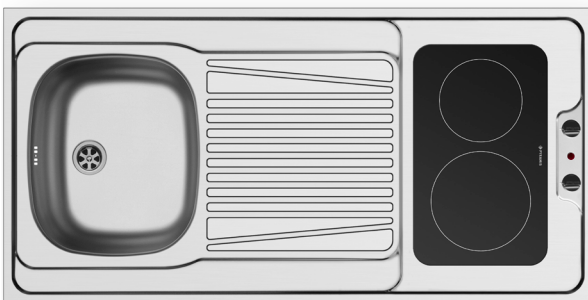

Suitable accessories

525004801
Wooden chopping board

Waste fittings

521099801
Waste valve Ø60 with bowl overflow

4 Sides Down

PANTRY (120X60X5,5cm) 1B 1D 2 UNEQUAL CERAMIC HOBS

Pantry dimensions: 1200 x 600 x 55mm
 Bowl dimensions: 340 x 400 x 150mm
 Minimum base unit: 45cm
 Bowl overflow