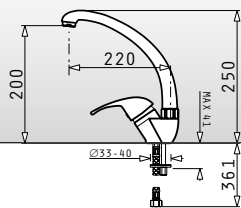

Accel essential

Long spout single lever mixer with ceramic disc mechanism

Sereno essential

Long spout single lever mixer with ceramic disc mechanism