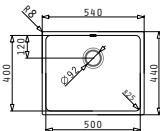

LYDIA (50X40) 1B

Outer dimensions: 540 x 440mm
Bowl dimensions: 500 x 400 x 200mm
Minimum base unit: **60cm**
Bowl overflow

Cutout template supplied in packaging

Finish	Ar. number	Installation type	Waste valve	Packaging
POLISHED	101046301	Undermount	Ø92mm	1 item / carton box