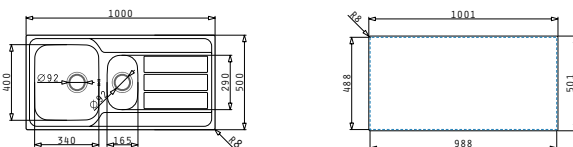

ATHENA EXTRA (100X50) 1 1/2B 1D FM

Sink dimensions: 1000 x 500mm
Bowl dimensions: 340 x 400 x 190mm / 165 x 290 x 130mm
Minimum base unit: **60cm**
Bowl overflow

Finish	Ar. number	Bowl position	Waste valves	Packaging
POLISHED	108913301	Reversible No tap holes	Ø92mm	Carton sleeve