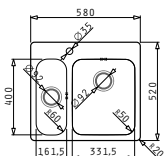

Stainless Steel Sinks

ZERIA (58X52) 1 1/2B LH

Sink dimensions: 580 x 520mm
Bowl dimensions: 331,5 x 400 x 180mm / 161,5 x 400 x 120mm
Minimum base unit: **60cm**
Bowl overflow

Finish	Ar. number	Tap holes	Waste valves	Packaging
POLISHED	108983701	1 tap hole	Ø92mm	1 item / carton box

Suitable accessories

Included waste fittings

Also suitable

ZERIA (58X52) 1 1/2B RH

Sink dimensions: 580 x 520mm
Bowl dimensions: 161,5 x 400 x 120mm / 331,5 x 400 x 180mm
Minimum base unit: **60cm**
Bowl overflow

Finish	Ar. number	Tap holes	Waste valves	Packaging
POLISHED	108983501	1 tap hole	Ø92mm	1 item / carton box

Suitable accessories

Included waste fittings

Also suitable