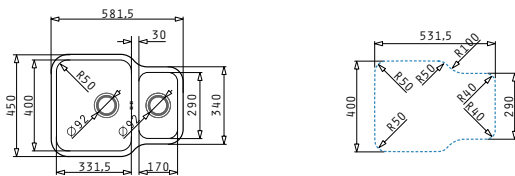

521097201
Waste valve Ø92

521058501
Space saver siphon for sinks with 2 bowls of unequal depth

521102101
Pop up waste valve Ø92 with bowl overflow

Stainless Steel Sinks

RELIA (58X45) 1 1/2B REV

Outer dimensions: 581,5 x 450mm
 Bowl dimensions: 331,5 x 400 x 180mm / 170 x 290 x 130mm
 Minimum base unit: **60cm**
 Bowl overflow