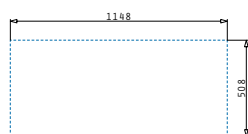

Olynthos

OLYNTHOS (116X52) 2B 1D LH

Sink dimensions: 1160 x 520mm
Bowl dimensions: 340 x 400 x 200mm / 340 x 400 x 200mm
Minimum base unit: 80cm
Bowl overflow

Flushmount installation

Inset installation

Finish	Ar. number	Tap holes	Waste valves	Packaging
BRUSHED	108911801	2 tap holes	Square	1 item / carton box