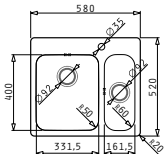

Stainless Steel Sinks

ZERIA (58X52) 1 1/2B LH

Sink dimensions: 580 x 520mm
Bowl dimensions: 331,5 x 400 x 180mm / 161,5 x 400 x 120mm
Minimum base unit: **60cm**
Bowl overflow

Finish	Ar. number	Tap holes	Waste valves	Packaging
POLISHED	108983701	1 tap hole	Ø92mm	1 item / carton box

Suitable accessories

Included waste fittings

Also suitable

ZERIA (58X52) 1 1/2B RH

Sink dimensions: 580 x 520mm
Bowl dimensions: 161,5 x 400 x 120mm / 331,5 x 400 x 180mm
Minimum base unit: **60cm**
Bowl overflow

Finish	Ar. number	Tap holes	Waste valves	Packaging
POLISHED	108983501	1 tap hole	Ø92mm	1 item / carton box

Suitable accessories

Included waste fittings

Also suitable