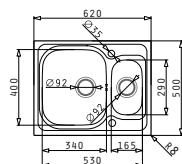

Amaltia Series

Amaltia

AMALTIA (62X50) 1 1/2B

Sink dimensions: 620 x 500mm
Bowl dimensions: 340 x 400 x 190mm / 165 x 290 x 130mm
Minimum base unit: 60cm
Bowl overflow

Finish	Ar. number	Bowl position	Waste valves	Packaging
POLISHED	107123301	Reversible 1+1 tap holes	Ø92mm	Carton sleeve