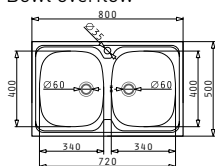

Sink dimensions: 800 x 500mm
Bowl dimensions: 340 x 400 x 150mm / 340 x 400 x 150mm
Minimum base unit: 80cm
Bowl overflow

Finish	Ar. number	Tap holes	Waste valves	Bending type
SATIN	100104401	1 tap hole	Ø60mm	3 sides down