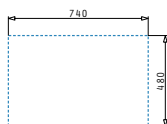

Pyragranite Istros

PYRAGRANITE ISTROS (76X50) 1B

Sink dimensions: 760 x 500mm
Bowl dimensions: 690 x 400 x 200mm
Minimum base unit: 80cm
Bowl overflow

Color	Ar. number	Waste valve	Packaging
SNOW	0700455 11	Ø92mm	1 item / carton box
CARBON	0700456 11	Ø92mm	1 item / carton box
BEIGE	0700457 11	Ø92mm	1 item / carton box
MOCHA	0700458 11	Ø92mm	1 item / carton box
CHOCOLATE	0700459 11	Ø92mm	1 item / carton box
IRON GREY	0700460 11	Ø92mm	1 item / carton box

Carton box includes: Waste valve & space saver siphon.

Inset

Suitable accessories

525005701
Wooden chopping board

043000901
Steel colander

043001701
Glass chopping board

Included waste fittings

521009001
Waste valve Ø92 with bowl overflow

521058301
Space saver siphon for sinks with 1 bowl

PYRAGRANITE ISTROS (86X50) 1B

Sink dimensions: 860 x 500mm
Bowl dimensions: 790 x 400 x 200mm
Minimum base unit: 90cm
Bowl overflow

Color	Ar. number	Waste valve	Packaging
SNOW	0700461 11	Ø92mm	1 item / carton box
CARBON	0700462 11	Ø92mm	1 item / carton box
BEIGE	0700463 11	Ø92mm	1 item / carton box
MOCHA	0700464 11	Ø92mm	1 item / carton box
CHOCOLATE	0700465 11	Ø92mm	1 item / carton box
IRON GREY	0700466 11	Ø92mm	1 item / carton box

Carton box includes: Waste valve & space saver siphon.

Inset

Suitable accessories

525005701
Wooden chopping board

043000901
Steel colander

043001701
Glass chopping board

Included waste fittings

521009001
Waste valve Ø92 with bowl overflow

521058301
Space saver siphon for sinks with 1 bowl