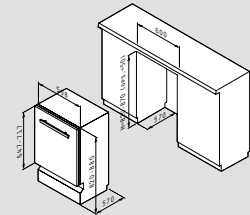

Width: 60cm

Capacity: 12 place settings

Panel color: Black

Noise level: 49dB

Number of programs: 5

Program temperatures: 40°-50°-65°-70°

Aqua stop system

Operation switch: Electronic

Program indication: Electronic

Rinsing light / Salt light

Inox filter

Water softener system

Washing efficiency class: A

Drying efficiency class: A