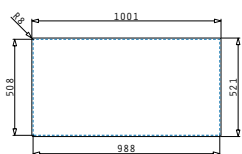

043001201
Steel colander

Included waste fittings

521205401
Pop up square waste valve with bowl overflow

521055801
Siphon for sinks with 1 bowl

OLYNTHOS (100X52) 1B 1D RH

Sink dimensions: 1000 x 520mm
Bowl dimensions: 450 x 400 x 200mm
Minimum base unit: 50cm
Bowl overflow