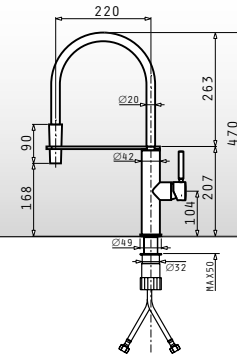

Cornetta elegant

Single lever mixer with ceramic disc mechanism & flexible silicon spout

Finish	Ar. number
CHROME & BLACK SILICON	090920201

KITCHEN MIXERS