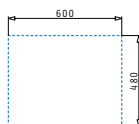

Athena Series

Athena

ATHENA (62X50) 1B 1D

Sink dimensions: 620 x 500mm
Bowl dimensions: 340 x 400 x 180mm
Minimum base unit: 45cm
Bowl overflow

Finish	Ar. number	Bowl position	Waste valve	Packaging
POLISHED	101104701	Reversible 1+1 tap holes	Ø92mm	Carton sleeve
LINEN	100187201	Reversible 1+1 tap holes	Ø92mm	Carton sleeve
SATIN	100187101	Reversible 1+1 tap holes	Ø92mm	Carton sleeve