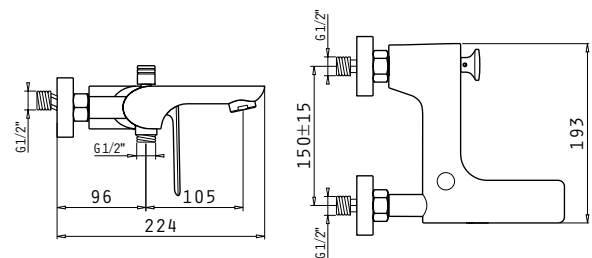

Specifications	
Body material	Brass
Cartridge (mm)	35mm
Flexible hose material	Stainless steel
Flexible hose diameter (inch)	1/2"
Waste valve type	Click-clack
Flow rate	8 lt/min

BATHROOM MIXERS

Ermosa

Single lever bath & shower exposed mixer with shower set (hand shower, shower hose and shower wall bracket)