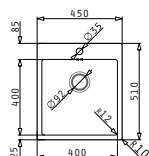

LIFETIME GUARANTEE

stainless steel
18/10
AISI 304

PYRAMIS

STAINLESS STEEL
SINKS

Istros Flushmount

ISTROS (45X51) 1B FM

Sink dimensions: 450 x 510mm
Bowl dimensions: 400 x 400 x 200mm
Minimum base unit: 45cm
Bowl overflow

Finish	Ar. number	Tap holes	Waste valve	Packaging
BRUSHED	101054801	1 tap hole	Ø92mm	1 item / carton box

Carton box includes: Waste valve & space saver siphon.

Flushmount

Suitable accessories

043001701
Glass chopping board

043001201
Steel colander

521006301
Ø92 waste valve cover

Included waste fittings

521102601
Waste valve Ø92 with bowl overflow

521058301
Space saver siphon for sinks with 1 bowl

Also suitable:

521102101
Pop up waste valve Ø92 with bowl overflow

ISTROS (50X51) 1B FM

Sink dimensions: 500 x 510mm
Bowl dimensions: 450 x 400 x 200mm
Minimum base unit: 50cm
Bowl overflow

Finish	Ar. number	Tap holes	Waste valve	Packaging
BRUSHED	101047501	1 tap hole	Ø92mm	1 item / carton box

Carton box includes: Waste valve & space saver siphon.

Flushmount

Suitable accessories

043001701
Glass chopping board

043001201
Steel colander

521006301
Ø92 waste valve cover

Included waste fittings

521102601
Waste valve Ø92 with bowl overflow

521058301
Space saver siphon for sinks with 1 bowl

Also suitable:

521102101
Pop up waste valve Ø92 with bowl overflow