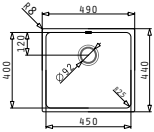

521006301
Ø92 waste valve
cover

Included waste fittings

521102501
Waste valve Ø92
with bowl overflow

Also suitable

521102401
Pop up waste valve Ø92
with bowl overflow

Stainless Steel Sinks

LYDIA (45X40) 1B

Outer dimensions: 490 x 440mm
Bowl dimensions: 450 x 400 x 200mm
Minimum base unit: **50cm**
Bowl overflow