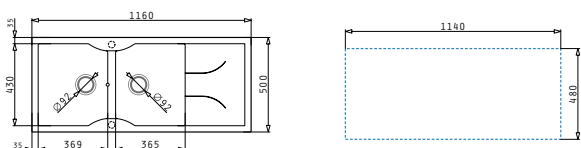

Carton box includes: Waste valve & space saver siphon.

Included waste fittings

Pyratek Aeolia - Aldora

PYRATEK AEOLIA (116X50) 2B 1D

Sink dimensions: 1160 x 500mm
 Bowl dimensions: 369 x 430 x 205mm / 369 x 430 x 205mm
 Minimum base unit: 90cm
 Bowl overflow