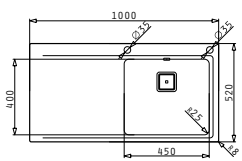

043001201
Steel colander

Included waste fittings

521205401
Pop up square waste valve with bowl overflow

521055801
Siphon for sinks with 1 bowl

OLYNTHOS (100X52) 1B 1D RH

Sink dimensions: 1000 x 520mm
Bowl dimensions: 450 x 400 x 200mm
Minimum base unit: 50cm
Bowl overflow