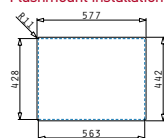

Flushmount installation

Finish	Ar. number	Installation type	Waste valves	Packaging
BRUSHED	101030701	Undermount	Ø92mm	1 item / carton box
BRUSHED	101031101	Flushmount	Ø92mm	1 item / carton box

Carton box includes: Waste valves & space saver siphon.