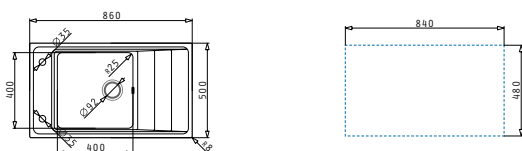

Studio Series

LIFETIME GUARANTEE

stainless steel
18/10
AISI 304

PYRAMIS

STAINLESS STEEL
SINKS

Studio

STUDIO (86X50) 1B 1D REV

Sink dimensions: 860 x 500mm
Bowl dimensions: 400 x 400 x 200mm
Minimum base unit: 60cm
Bowl overflow