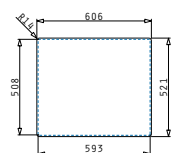

Sink dimensions: 605 x 520mm
Bowl dimensions: 170 x 400 x 140mm / 340 x 400 x 200mm
Minimum base unit: 60cm
Bowl overflow

Flushmount installation