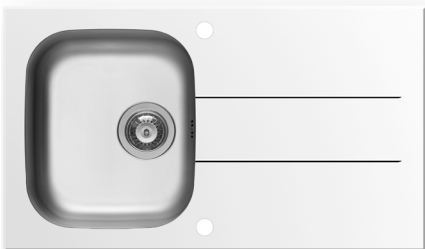

521006301
Ø92 waste valve
cover

Included waste fittings

521205802
Pop up waste valve Ø92
with bowl overflow

521055802
Siphon for sinks
with 1 bowl

CONCERTO (86X50) 1B 1D WHITE

Sink dimensions: 860 x 500mm
Bowl dimensions: 340 x 400 x 180mm
Minimum base unit: 45cm
Bowl overflow