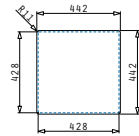

Outer dimensions: 440 x 440mm
Bowl dimensions: 400 x 400 x 200mm
Minimum base unit: 45cm
Bowl overflow

Undermount installation

Cutout template supplied in packaging

Flushmount installation

Finish	Ar. number	Installation type	Waste valves	Packaging
COPPER	101055001	Undermount	Ø92mm	1 item / carton box
COPPER	101055301	Flushmount	Ø92mm	1 item / carton box