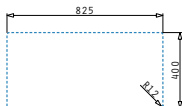

Cutout template supplied in packaging

Flushmount installation