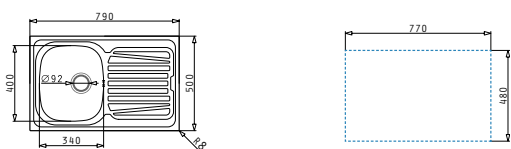

Finish	Ar. number	Bowl position	Waste valve	Packaging
SATIN	100125701	Reversible No tap holes	Ø92mm	Carton sleeve
LINEN	100131201	Reversible No tap holes	Ø92mm	Carton sleeve

Suitable accessories

Suitable waste fittings

Inset

EASYFIX™