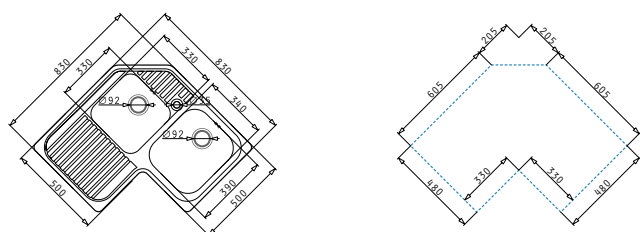

Finish	Ar. number	Bowl position	Waste valves	Packaging
POLISHED	101000001	Bowls right 1 tap hole	Ø92mm	1 item / carton box
LINEN	101000201	Bowls right 1 tap hole	Ø92mm	1 item / carton box

Carton box includes: Waste valves & space saver siphon.

Suitable accessories

525005101
Wooden chopping board

525005001
Steel basket

Included waste fittings

521097301
Waste valve Ø92 with bowl overflow

521058501
Space saver siphon for sinks with 2 bowls of unequal depth