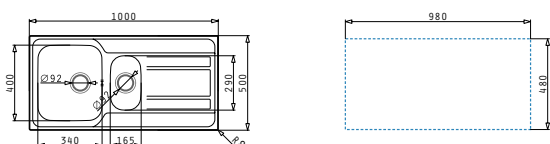

ZEDA EXTRA (100X50) 1 1/2B 1D

Sink dimensions: 1000 x 500mm
Bowl dimensions: 340 x 400 x 190mm / 165 x 290 x 130mm
Minimum base unit: 60cm
Bowl overflow

Finish	Ar. number	Bowl position	Waste valves	Packaging
POLISHED	107164201	Reversible No tap holes	Ø92mm	Carton sleeve
LINEN	107164301	Reversible No tap holes	Ø92mm	Carton sleeve