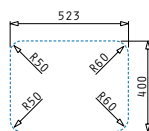

521102101
Pop up waste valve Ø92 with bowl overflow

LIFETIME GUARANTEE

stainless steel
18/10
AISI 304

 **PYRAMIS**

STAINLESS STEEL
SINKS

Relia

RELIA (57X45) 1 1/2B LH

Outer dimensions: 573 x 450mm
Bowl dimensions: 331,5 x 400 x 180mm / 161,5 x 400 x 120mm
Minimum base unit: 60cm
Bowl overflow