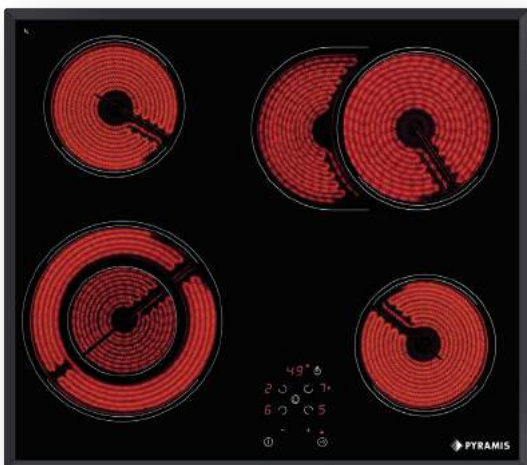

Hob 58HL 637 Touch Beveled independent

Ar. number

030057901