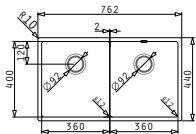

Undermount installation