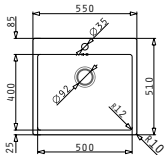

Stainless Steel Sinks

ISTROS (55X51) 1B FM

Sink dimensions: 550 x 510mm
Bowl dimensions: 500 x 400 x 200mm
Minimum base unit: **60cm**
Bowl overflow

Finish	Ar. number	Tap holes	Waste valve	Packaging
BRUSHED	101041701	1 tap hole	Ø92mm	1 item / carton box