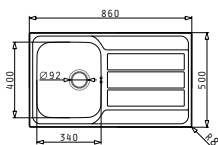

Sink dimensions: 860 x 500mm
Bowl dimensions: 340 x 400 x 180mm
Minimum base unit: 45cm
Bowl overflow