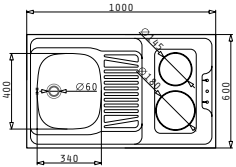

Finish	Ar. number	Bowl position	Waste valve	Packaging
SATIN	140113903	Reversible No tap holes	Ø60mm	Carton sleeve

Packaging includes: Waste valve.

Built-In Hobs

- 1 Rapid Cooking Plate 145mm, 1500W
- 1 Normal Cooking Plate 180mm, 1500W
- Ready to plug in
- Silicon Safety Cable
- Function Light Indicator
- 2 Switches of 7 Levels

Suitable accessories

Waste fittings