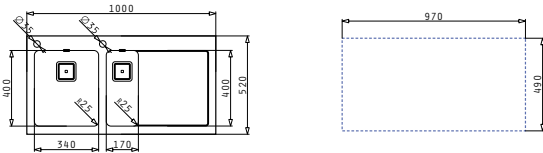

521205501
Square waste valve with bowl overflow

521055201
Siphon for sinks with 2 bowls of unequal depth

CRYSTALON (100X52) 1 1/2B 1D WHITE LH

Sink dimensions: 1000 x 520mm
Bowl dimensions: 340 x 400 x 200mm / 170 x 400 x 140mm
Minimum base unit: **60cm**
Bowl overflow