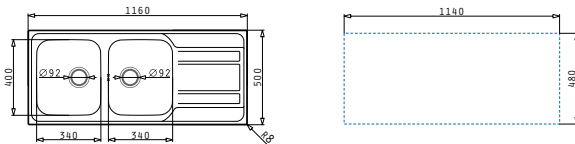

Finish	Ar. number	Bowl position	Waste valves	Packaging
POLISHED	107164401	Reversible No tap holes	Ø92mm	Carton sleeve
LINEN	107164501	Reversible No tap holes	Ø92mm	Carton sleeve

Inset

EASYFIX™