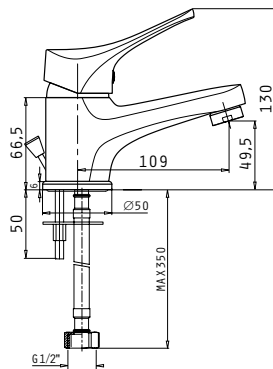

Specifications	
Body material	Brass
Cartridge (mm)	40mm
Flexible hose material	Stainless steel
Flexible hose diameter (inch)	1/2"
Waste valve type	Pop-up
Flow rate	12 lt/min

Specifications	
Body material	Brass
Cartridge (mm)	40mm
Flow rate	15 lt/min
Hand shower	Round Ø8cm, 3 functions
Shower hose material	Stainless steel, 150 cm