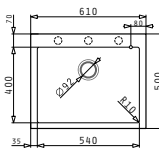

521058301
Space saver siphon for sinks with 1 bowl

PYRAGRANITE ISTROS (61X50) 1B

Sink dimensions: 610 x 500mm
 Bowl dimensions: 540 x 400 x 200mm
 Minimum base unit: 60cm
 Bowl overflow

Color	Ar. number	Waste valve	Packaging
SNOW	070044911	Ø92mm	1 item / carton box
CARBON	070045011	Ø92mm	1 item / carton box
BEIGE	070045111	Ø92mm	1 item / carton box
MOCHA	070045211	Ø92mm	1 item / carton box
CHOCOLATE	070045311	Ø92mm	1 item / carton box
IRON GREY	070045411	Ø92mm	1 item / carton box