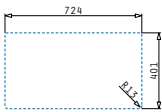

Cutout template supplied in packaging