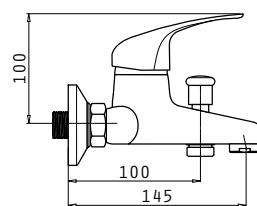

Specifications	
Body material	Brass
Cartridge (mm)	40mm
Flexible hose material	Stainless steel
Flexible hose diameter (inch)	1/2"
Waste valve type	Pop-up
Flow rate	22 lt/min

Specifications	
Body material	Brass
Cartridge (mm)	40mm
Flow rate	22 lt/min
Hand shower	Round Ø8cm, 1 function
Shower hose material	Stainless steel, 150 cm