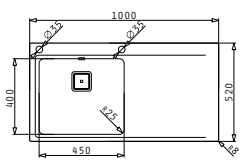

ACCESSORIES

Olynthos Series

Olynthos

OLYNTHOS (100X52) 1B 1D LH

Sink dimensions: 1000 x 520mm
Bowl dimensions: 450 x 400 x 200mm
Minimum base unit: 50cm
Bowl overflow

Flushmount installation

Inset installation