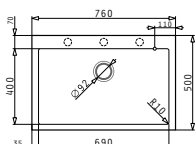

Color	Ar. number	Waste valve	Packaging
SNOW	0700455 11	Ø92mm	1 item / carton box
CARBON	0700456 11	Ø92mm	1 item / carton box
BEIGE	0700457 11	Ø92mm	1 item / carton box
MOCHA	0700458 11	Ø92mm	1 item / carton box
CHOCOLATE	0700459 11	Ø92mm	1 item / carton box
IRON GREY	0700460 11	Ø92mm	1 item / carton box

Carton box includes: Waste valve & space saver siphon.

Inset