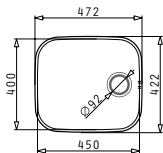

Outer dimensions: 472 x 422mm
Bowl dimensions: 450 x 400 x 200mm
Minimum base unit: **50cm**
Bowl overflow

Finish	Ar. number	Waste valve	Packaging
POLISHED	10009901	Ø92mm	5 items / carton box