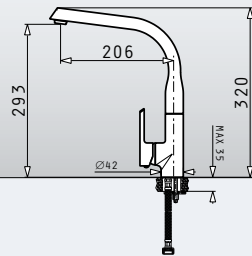

Mercurio essential

Single lever mixer with ceramic disc mechanism