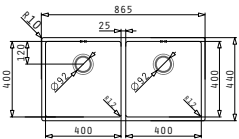

521058401
Space saver siphon for sinks with 2 bowls of equal depth

Also suitable:

521102101
Pop up waste valve Ø92 with bowl overflow

ASTRIS (86,5X44) 2B

Outer dimensions: 865 x 440mm
Bowl dimensions: 400 x 400 x 200mm / 400 x 400 x 200mm
Minimum base unit: **90cm**
Bowl overflow