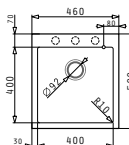

Pyragranite Istros

PYRAGRANITE ISTROS (41X50) 1B

Sink dimensions: 410 x 500mm
Bowl dimensions: 340 x 400 x 200mm
Minimum base unit: 40cm
Bowl overflow

Color	Ar. number	Waste valve	Packaging
SNOW	070043111	Ø92mm	1 item / carton box
CARBON	070043211	Ø92mm	1 item / carton box
BEIGE	070043311	Ø92mm	1 item / carton box
MOCHA	070043411	Ø92mm	1 item / carton box
CHOCOLATE	070043511	Ø92mm	1 item / carton box
IRON GREY	070043611	Ø92mm	1 item / carton box

Carton box includes: Waste valve & space saver siphon.

Inset

Suitable accessories

Included waste fittings

PYRAGRANITE ISTROS (46X50) 1B

Sink dimensions: 460 x 500mm
Bowl dimensions: 400 x 400 x 200mm
Minimum base unit: 45cm
Bowl overflow

Color	Ar. number	Waste valve	Packaging
SNOW	070043711	Ø92mm	1 item / carton box
CARBON	070043811	Ø92mm	1 item / carton box
BEIGE	070043911	Ø92mm	1 item / carton box
MOCHA	070044011	Ø92mm	1 item / carton box
CHOCOLATE	070044111	Ø92mm	1 item / carton box
IRON GREY	070044211	Ø92mm	1 item / carton box

Carton box includes: Waste valve & space saver siphon.

Inset

Suitable accessories

Included waste fittings