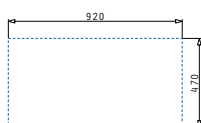

Sink dimensions: 940 x 490mm
Bowl dimensions: 400 x 340 x 150mm
Minimum base unit: 45cm
Round bowl overflow

Finish	Ar. number	Tap holes	Waste valve	Bowl depth	Packaging
SATIN	100127201	2 tap holes	Ø60mm	150mm	Carton sleeve
SATIN	100129401	2 tap holes	Ø60mm	127mm	Carton sleeve

Shallow bowl to provide easy access to people with disabilities