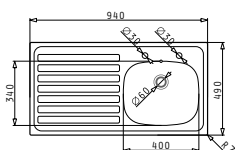

Sink dimensions: 940 x 490mm
Bowl dimensions: 400 x 340 x 150mm
Minimum base unit: 45cm
Round bowl overflow

Finish	Ar. number	Tap holes	Waste valve	Bowl depth	Packaging
SATIN	100127201	2 tap holes	Ø60mm	150mm	Carton sleeve
SATIN	100129401	2 tap holes	Ø60mm	127mm	Carton sleeve

Shallow bowl to provide easy access to people with disabilities