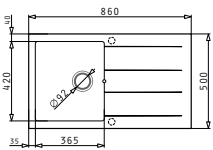

Inset

Color	Ar. number	Waste valve	Packaging
SNOW	070038911	Ø92mm	1 item / carton box
CARBON	070039011	Ø92mm	1 item / carton box
BEIGE	070039111	Ø92mm	1 item / carton box
MOCHA	070039211	Ø92mm	1 item / carton box
CHOCOLATE	070039311	Ø92mm	1 item / carton box
IRON GREY	070039411	Ø92mm	1 item / carton box

Carton box includes: Waste valve & space saver siphon.