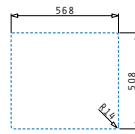

Stainless Steel Sinks

ZERIA (58X52) 1 1/2B LH

Sink dimensions: 580 x 520mm
Bowl dimensions: 331,5 x 400 x 180mm / 161,5 x 400 x 120mm
Minimum base unit: **60cm**
Bowl overflow

Flushmount installation

Inset installation