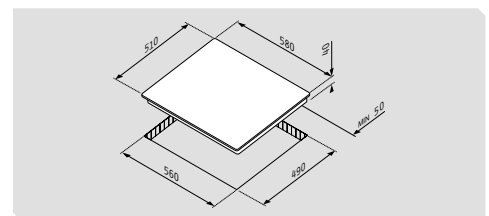

- ◀58▶
- 9

- H
- OSD

- Dimensions: 580 x 510mm
- Touch controls
- 9 function levels
- Safety lock
- Residual heat indicator
- Timer
- Overflow safety device
- Beveled
- **6 Highlight Zones:**
- Ø145mm / 1200W
- Ø170 - Ø265 / 1400W - 2200W
- Ø120 - Ø210 / 750W - 2100W
- Ø145mm / 1200W