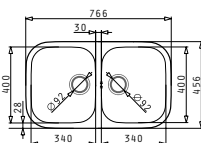

Sink dimensions: 766 x 456mm
Bowl dimensions: 340 x 400 x 180mm / 340 x 400 x 180mm
Minimum base unit: 80cm
Bowl overflow