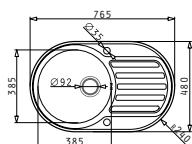

Finish	Ar. number	Bowl position	Waste valve	Packaging
SATIN	100166801	Reversible No tap holes	Ø92mm	Carton sleeve
SATIN	100167001	Reversible 1+1 tap holes	Ø92mm	Carton sleeve
LINEN	100166901	Reversible No tap holes	Ø92mm	Carton sleeve
LINEN	100167101	Reversible 1+1 tap holes	Ø92mm	Carton sleeve

Inset

EASYFIX™