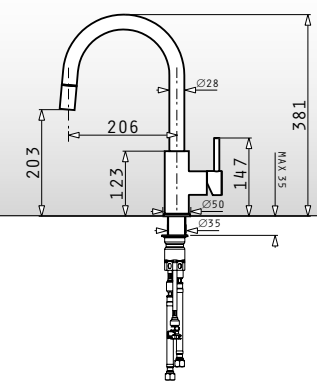

Verismo premium

Stainless steel single lever mixer with ceramic disc mechanism & pull-out spray

KITCHEN MIXERS

Finish	Ar. number
PVD GUN METAL & PEARL BLACK	090928501
PVD GOLD & PEARL BLACK	090928401
PVD COPPER & PEARL BLACK	090928601

Finish	Ar. number
PVD GUN METAL & PEARL BLACK	090928201
PVD GOLD & PEARL BLACK	090928101
PVD COPPER & PEARL BLACK	090928301

Finish	Ar. number
STAINLESS STEEL	090917401