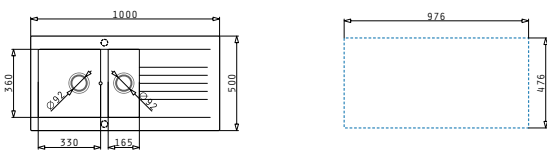

Color	Ar. number	Waste valves	Packaging
WHITE	070063502	Ø92mm	1 item / sleeve
BEIGE	070064202	Ø92mm	1 item / sleeve
GREY	070063602	Ø92mm	1 item / sleeve
BLACK	070063702	Ø92mm	1 item / sleeve

Carton box includes: Waste valves & space saver siphon.