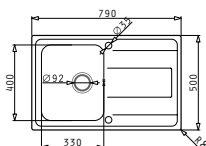

ALEA (79X50) 1B 1D

Sink dimensions: 790 x 500mm
Bowl dimensions: 330 x 400 x 190mm
Minimum base unit: 45cm
Bowl overflow

Finish	Ar. number	Bowl position	Waste valve	Packaging
POLISHED	107158601	Reversible 1+1 tap holes	Ø92mm	Carton sleeve
LINEN	107160801	Reversible 1+1 tap holes	Ø92mm	Carton sleeve