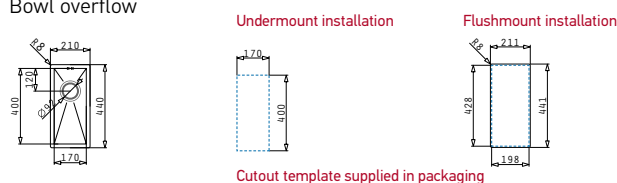

Tetragon

TETRAGON (17X40) 1B

Outer dimensions: 210 x 440mm
Bowl dimensions: 170 x 400 x 140mm
Minimum base unit: 30cm
Bowl overflow