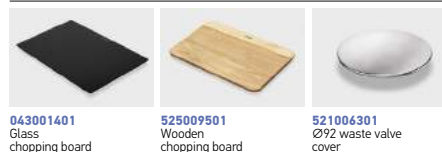

Suitable accessories