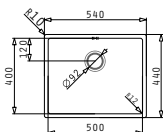

Carton box includes: Waste valve.

Suitable accessories

043001701
Glass chopping board

Included waste fittings

521107701
Gold waste valve Ø92 with bowl overflow

ASTRIS COLORA (50X40) 1B GOLD

Outer dimensions: 540 x 440mm
Bowl dimensions: 500 x 400 x 200mm
Minimum base unit: 60cm
Bowl overflow