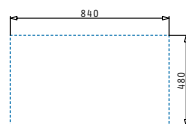

Sink dimensions: 860 x 500mm
Bowl dimensions: 750 x 415 x 200mm
Minimum base unit: 90cm
Bowl overflow

Finish	Ar. number	Tap holes	Waste valve	Packaging
SATIN	100138201	1 tap hole	Ø92mm	Carton sleeve
LINEN	100138301	1 tap hole	Ø92mm	Carton sleeve

Inset

EASYFIX™