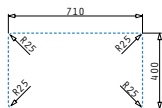

Outer dimensions: 750 x 440mm
Bowl dimensions: 340 x 400 x 200mm / 340 x 400 x 200mm
Minimum base unit: 80cm
Bowl overflow

Cutout template supplied in packaging

Finish	Ar. number	Installation type	Waste valves	Packaging
POLISHED	101048901	Undermount	Ø92mm	1 item / carton box

Carton box includes: Waste valves & space saver siphon.