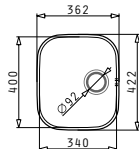

521097301
Waste valve Ø92
with bowl overflow

IRIS (34X40) 1B

Outer dimensions: 362 x 422mm
Bowl dimensions: 340 x 400 x 180mm
Minimum base unit: 40cm
Bowl overflow

Finish	Ar. number	Waste valve	Packaging
POLISHED	100009501	Ø92mm	8 items / carton box