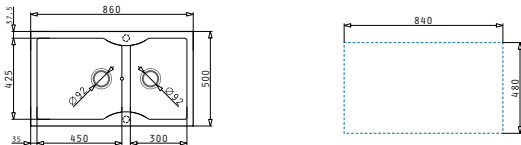

Sink dimensions: 860 x 500mm
Bowl dimensions: 450 x 425 x 205mm / 300 x 425 x 205mm
Minimum base unit: **90cm**
Bowl overflow