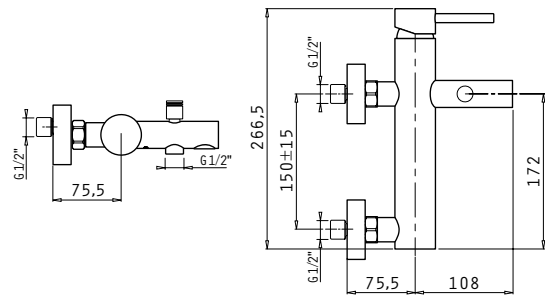

Specifications	
Body material	Brass
Cartridge (mm)	35mm
Flexible hose material	Stainless steel
Flexible hose diameter (inch)	1/2"
Waste valve type	Click-clack
Flow rate	8 lt/min

Specifications	
Body material	Brass
Cartridge (mm)	35mm
Flow rate	8 lt/min
Hand shower	Stilo round, 1 function
Shower hose material	PVC, 150 cm