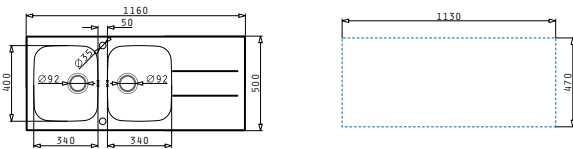

Glass / Steel Sinks

CONCERTO (116X50) 2B 1D BLACK

Sink dimensions: 1160 x 500mm
Bowl dimensions: 340 x 400 x 180mm / 340 x 400 x 180mm
Minimum base unit: **80cm**
Bowl overflow

Finish	Ar. number	Bowl position	Waste valves	Packaging
STEEL & BLACK GLASS	109501630	Reversible 1+1 tap holes	Ø92mm	1 item / carton box