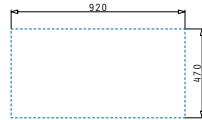

Finish	Ar. number	Bowl position	Waste valve	Packaging
SATIN	100165801	Reversible 1+1 tap holes	Ø60mm	Carton sleeve

Inset

EASYFIX™