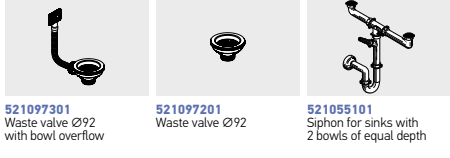

Suitable waste fittings (for sink with overflow)