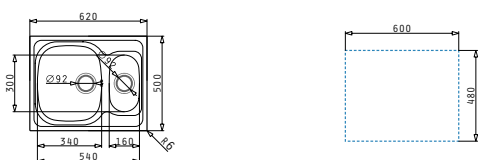

Finish	Ar. number	Bowl position	Waste valves	Packaging
SATIN	100125301	Reversible No tap holes	Ø92mm	Carton sleeve
LINEN	100130701	Reversible No tap holes	Ø92mm	Carton sleeve

Suitable accessories

Suitable waste fittings

Inset

EASYFIX™