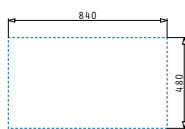

521018001
Set of rectangular waste valve with bowl overflow & space saver siphon for sinks with 1 bowl

PYRAGRANITE KARTESIO (86X50) 1B 1D

Sink dimensions: 860 x 500mm
 Bowl dimensions: 360 x 420 x 210mm
 Minimum base unit: 45cm
 Bowl overflow