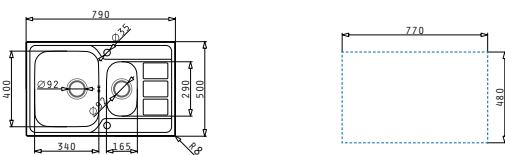

521097301
Waste valve Ø92 with bowl overflow

521058301
Space saver siphon for sinks with 1 bowl

521055801
Siphon for sinks with 1 bowl

ATHENA EXTRA (79X50) 1 1/2B 1D

Sink dimensions: 790 x 500mm
Bowl dimensions: 340 x 400 x 190mm / 165 x 290 x 130mm
Minimum base unit: **60cm**
Bowl overflow