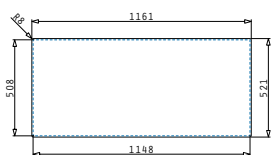

Olynthos

OLYNTHOS (116X52) 2B 1D LH

Sink dimensions: 1160 x 520mm
Bowl dimensions: 340 x 400 x 200mm / 340 x 400 x 200mm
Minimum base unit: 80cm
Bowl overflow

Flushmount installation

Inset installation

Finish	Ar. number	Tap holes	Waste valves	Packaging
BRUSHED	108911801	2 tap holes	Square	1 item / carton box