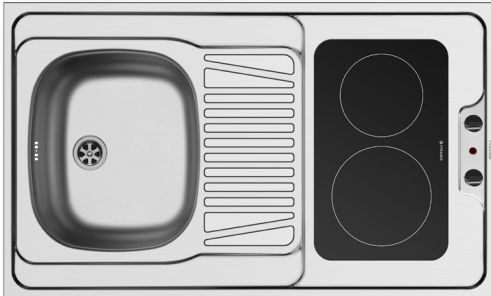

Suitable accessories

525004801
Wooden chopping board

Waste fittings

521099801
Waste valve Ø60 with bowl overflow

4 Sides Down

Pantries - Minikitchens

PANTRY (100X60X5,5cm) 1B 1D 2 UNEQUAL CERAMIC HOBS

Pantry dimensions: 1000 x 600 x 55mm
 Bowl dimensions: 340 x 400 x 150mm
 Minimum base unit: 45cm
 Bowl overflow