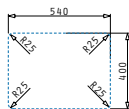

Outer dimensions: 596 x 456mm
Bowl dimensions: 170 x 400 x 140mm / 340 x 400 x 200mm
Minimum base unit: 60cm
Bowl overflow

Cutout template supplied in packaging

Finish	Ar. number	Installation type	Waste valves	Packaging
POLISHED	101045830	Undermount	Ø92mm	1 item / carton box

Carton box includes: Waste valves & space saver siphon.