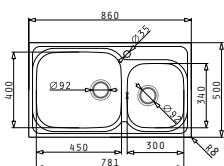

Sink dimensions: 860 x 500mm
Bowl dimensions: 450 x 400 x 210mm / 300 x 340 x 180mm
Minimum base unit: 90cm
Bowl overflow

Finish	Ar. number	Tap holes	Waste valves	Packaging
POLISHED	107125001	1 tap hole	Ø92mm	Carton sleeve
LINEN	107125101	1 tap hole	Ø92mm	Carton sleeve

Inset

EASYFIX™

Suitable accessories

525005201
Wooden chopping board

525002701
Steel basket

Suitable waste fittings

521097901
Pop up waste valve Ø92 with bowl overflow

521097301
Waste valve Ø92 with bowl overflow

521097201
Waste valve Ø92

521055201
Siphon for sinks with 2 bowls of unequal depth