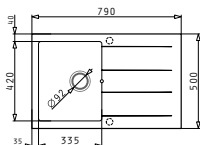

Pyragranite Athlos

PYRAGRANITE ATHLOS (59X50) 1B 1D

Sink dimensions: 590 x 500mm
Bowl dimensions: 340 x 420 x 186mm
Minimum base unit: 45cm
Bowl overflow

Color	Ar. number	Waste valve	Packaging
SNOW	070010911	Ø92mm	1 item / carton box
CARBON	070011011	Ø92mm	1 item / carton box
BEIGE	070069911	Ø92mm	1 item / carton box
MOCHA	070011111	Ø92mm	1 item / carton box
CHOCOLATE	070011211	Ø92mm	1 item / carton box
IRON GREY	070011311	Ø92mm	1 item / carton box

Carton box includes: Waste valve & space saver siphon.

Suitable accessories

525005701
Wooden chopping board

043000901
Steel colander

Included waste fittings

521009001
Waste valve Ø92 with bowl overflow

521058301
Space saver siphon for sinks with 1 bowl

PYRAGRANITE ATHLOS (79X50) 1B 1D

Sink dimensions: 790 x 500mm
Bowl dimensions: 335 x 420 x 186mm
Minimum base unit: 45cm
Bowl overflow

Color	Ar. number	Waste valve	Packaging
SNOW	070070011	Ø92mm	1 item / carton box
CARBON	070070111	Ø92mm	1 item / carton box
BEIGE	070070211	Ø92mm	1 item / carton box
MOCHA	070070311	Ø92mm	1 item / carton box
CHOCOLATE	070070411	Ø92mm	1 item / carton box
IRON GREY	070070511	Ø92mm	1 item / carton box

Carton box includes: Waste valve & space saver siphon.

Suitable accessories

525005701
Wooden chopping board

043000901
Steel colander

Included waste fittings

521009001
Waste valve Ø92 with bowl overflow

521058301
Space saver siphon for sinks with 1 bowl