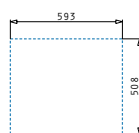

Inset installation

Finish	Ar. number	Tap holes	Waste valves	Packaging
POLISHED	108910401	2 tap holes	Ø92mm	1 item / carton box

Carton box includes: Pop up waste valve, waste valve & siphon.