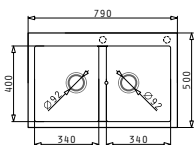

Pyragranite Sinks

PYRAGRANITE ALAZIA (79X50) 1B 1D

Sink dimensions: 790 x 500mm
Bowl dimensions: 340 x 420 x 205mm
Minimum base unit: 45cm
Bowl overflow

Color	Ar. number	Waste valve	Packaging
SNOW	079810511	Ø92mm	1 item / carton box
CARBON	079810611	Ø92mm	1 item / carton box
BEIGE	079810711	Ø92mm	1 item / carton box
MOCHA	079810811	Ø92mm	1 item / carton box
CHOCOLATE	070036911	Ø92mm	1 item / carton box
IRON GREY	070037011	Ø92mm	1 item / carton box

Carton box includes: Waste valve & space saver siphon.

Suitable accessories

Included waste fittings

PYRAGRANITE ALAZIA (79X50) 2B

Sink dimensions: 790 x 500mm
Bowl dimensions: 340 x 400 x 205mm / 340 x 400 x 205mm
Minimum base unit: 80cm
Bowl overflow

Color	Ar. number	Waste valves	Packaging
SNOW	079810911	Ø92mm	1 item / carton box
CARBON	079811011	Ø92mm	1 item / carton box
BEIGE	079811111	Ø92mm	1 item / carton box
MOCHA	079811211	Ø92mm	1 item / carton box
CHOCOLATE	070037111	Ø92mm	1 item / carton box
IRON GREY	070037211	Ø92mm	1 item / carton box

Carton box includes: Waste valves & space saver siphon.

Suitable accessories

Included waste fittings