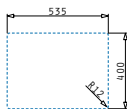

Cutout template supplied in packaging