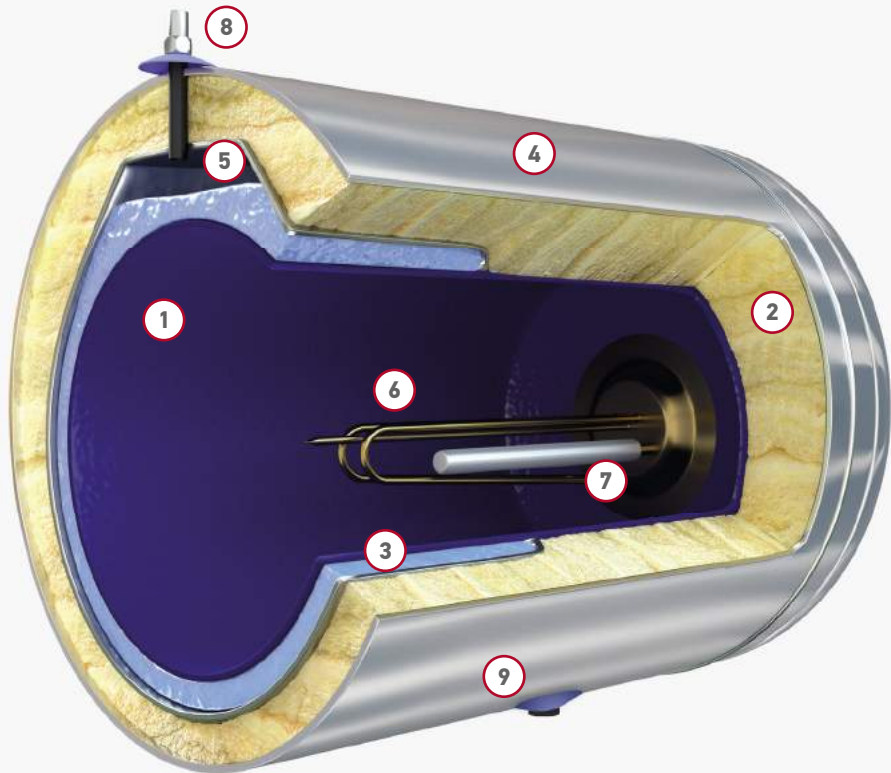

Water Tank

1. 1 Water tank made of special steel sheet (DCP) 2,5mm thick with ONE welding which is tested for pressure up to 15 bar. The inside protection of the water tank is achieved by double glazing enamel coating and treatment at 860°C.
2. 2 Insulation with cast ecological polyurethane with 50kg/m² density and 65mm thickness. So the temperature is maintained for a longer period of time especially during cold winter.
3. 3 Exchanger (double mantle) made of steel sheet 1,5mm thick which creates a double wall for better circulation of the thermal fluid and the quickest heat transmission.
4. 4 Outer cover made of stainless steel material 18/10 AISI 304, 0,5mm thick.
5. 5 Internal expansion vessel at the top of the mantle to avoid thermal fluid expansion in the event of overheating.
6. 6 4KW electrical resistance with bipolar safety thermostat.
7. 7 Magnesium rod for protection from electrolysis Ø26mm and L-500mm with replacement ability.
8. 8 Closed circuit filler socket with 2 atmospheres safety valve.
9. 9 Water safety valve of 10 atmospheres.