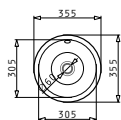

Sink dimensions: Ø355mm
Bowl dimensions: Ø305 x 170mm
Minimum base unit: 40cm
Bowl overflow