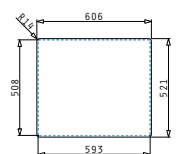

521006301
Ø92 waste valve cover

Included waste fittings

521102401
Pop up waste valve Ø92 with bowl overflow

521055801
Siphon for sinks with 1 bowl

Pella

PELLA (60,5X52) 1 1/2B LH

Sink dimensions: 605 x 520mm
Bowl dimensions: 340 x 400 x 200mm / 170 x 400 x 140mm
Minimum base unit: 60cm
Bowl overflow