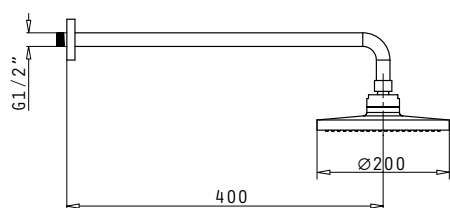

Specifications	
Wall arm material	Brass
Wall arm dimension	40cm
Head shower	Round Ø20cm
Nozzles	Silicon, easy-clean

Specifications	
Material	Brass