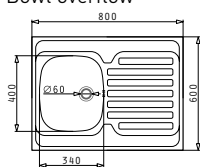

Sink dimensions: 800 x 600mm
Bowl dimensions: 340 x 400 x 150mm
Minimum base unit: 45cm
Bowl overflow

Finish	Ar. number	Bowl position	Waste valve	Bending type
SATIN	100106903	Reversible No tap holes	Ø60mm	4 sides down
SATIN	100106001	Left hand bowl No tap holes	Ø60mm	3 sides down
SATIN	100105801	Right hand bowl No tap holes	Ø60mm	3 sides down