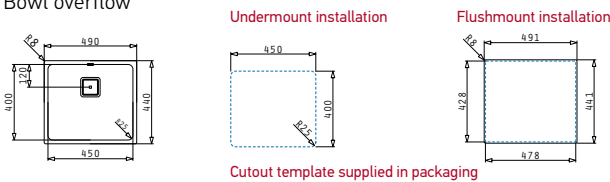

Outer dimensions: 490 x 440mm
Bowl dimensions: 450 x 400 x 200mm
Minimum base unit: 50cm
Bowl overflow

Finish	Ar. number	Installation type	Waste valve	Packaging
POLISHED	101024301	Undermount	Square	1 item / carton box
POLISHED	101023801	Flushmount	Square	1 item / carton box

Carton box includes: Waste valve.

Suitable accessories

043001701
Glass chopping board

043001201
Steel colander

Included waste fittings

521205501
Square waste valve with bowl overflow

Also suitable:

521205401
Pop up square waste valve with bowl overflow