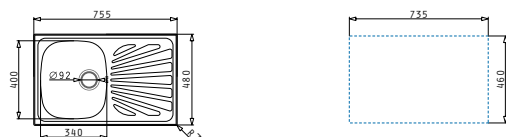

CRETA 1B 1D MARGARITA

Sink dimensions: 755 x 480mm
Bowl dimensions: 340 x 400 x 150mm
Minimum base unit: 45cm
Bowl overflow

Finish	Ar. number	Bowl position	Waste valve	Packaging
SATIN	100125901	Reversible / No tap holes	Ø92mm	Carton sleeve
	100126101	Reversible / No tap holes	Ø60mm	Carton sleeve
LINEN	100128301	Reversible / No tap holes	Ø92mm	Carton sleeve
	100128201	Reversible / No tap holes	Ø60mm	Carton sleeve