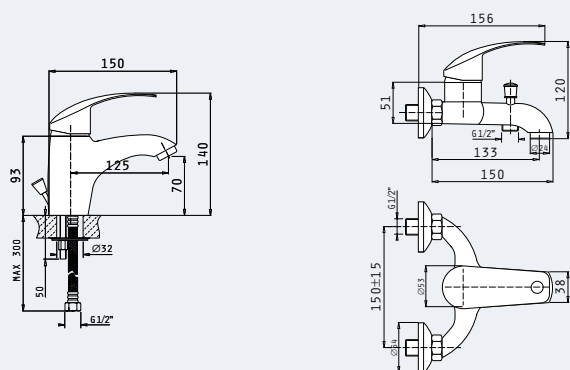

Specifications	
Body material	Brass
Cartridge (mm)	40mm
Flexible hose material	Stainless steel
Flexible hose diameter (inch)	1/2"
Waste valve type	Pop-up
Basin mixer flow rate	22lt / min
Bath/shower mixer flow rate	22lt / min
Hand shower	Round Ø8cm, 1 function
Shower hose material	Stainless steel, 150 cm