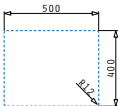

Cutout template supplied in packaging