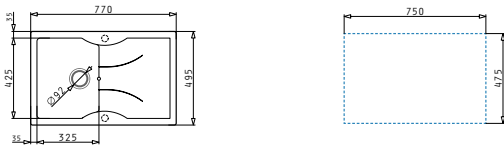

Color	Ar. number	Waste valve	Packaging
GRANO	070031711	Ø92mm	1 item / carton box
CRISTALO BIANCO	070031811	Ø92mm	1 item / carton box
CHAMPAGNE	070031911	Ø92mm	1 item / carton box
GRAPHITE	070022011	Ø92mm	1 item / carton box

Carton box includes: Waste valve & space saver siphon.

Included waste fittings