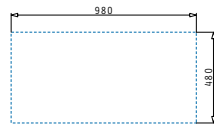

Sink dimensions: 1000 x 500mm
Bowl dimensions: 450 x 400 x 200mm
Minimum base unit: **60cm**
Bowl overflow

Finish	Ar. number	Bowl position	Waste valve	Packaging
POLISHED	107152330	Reversible 1+1 tap holes	Ø92mm	1 item / carton box