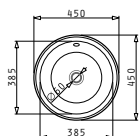

LIFETIME GUARANTEE

stainless steel
18/10
AISI 304

PYRAMIS

STAINLESS STEEL
SINKS

Inset Bowls

LAUNDRY WALL MOUNTED

Sink dimensions: 550 x 450mm
Bowl dimensions: 400 x 500 x 230mm
Bowl overflow

Finish	Ar. number	Waste valve	Packaging
POLISHED	101004401	Ø92mm	Carton box

Carton box includes: Waste valve.

Wall mounted

Included waste fittings

521097301
Waste valve Ø92
with bowl overflow

Suitable waste fittings

521055801
Siphon for sinks
with 1 bowl

ROYAL

Sink dimensions: Ø450mm
Bowl dimensions: Ø385 x 160mm
Minimum base unit: 45cm
Bowl overflow

Finish	Ar. number	Waste valve	Packaging
BRUSHED	100025301	Ø60mm	5 items / carton box

Inset

Suitable waste fittings

521101301
Waste valve Ø60
with round bowl overflow

521055801
Siphon for sinks
with 1 bowl

ROYAL MINI

Sink dimensions: Ø355mm
Bowl dimensions: Ø305 x 170mm
Minimum base unit: 40cm
Bowl overflow

Finish	Ar. number	Waste valve	Packaging
BRUSHED	100025201	Ø60mm	5 items / carton box

Inset

Suitable waste fittings

521101301
Waste valve Ø60
with round bowl overflow

521055801
Siphon for sinks
with 1 bowl