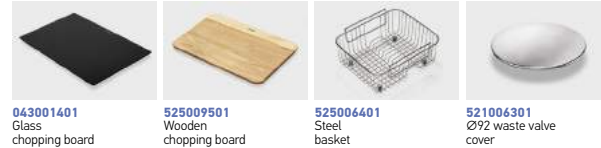

Suitable accessories

043001401
Glass chopping board

525009501
Wooden chopping board

525006401
Steel basket

521006301
Ø92 waste valve cover

Suitable waste fittings