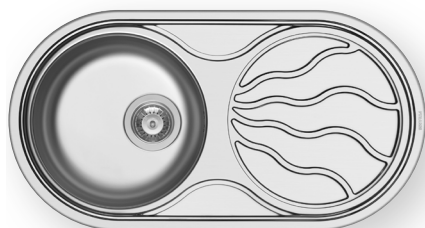

Inset

EASYFIX™

Suitable waste fittings

521097301
Waste valve Ø92
with bowl overflow

521055801
Siphon for sinks
with 1 bowl

SR TWIG 1B 1D

Sink dimensions: 850 x 450mm
Bowl dimensions: Ø360 x 150mm
Minimum base unit: 45cm
Bowl overflow