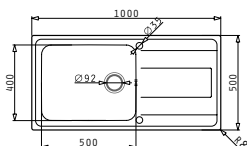

STAINLESS STEEL
SINKS

Alea

ALEA PLUS (100X50) 1B 1D

NEW!

Sink dimensions: 1000 x 500mm
Bowl dimensions: 500 x 400 x 210mm
Minimum base unit: 60cm
Bowl overflow

Finish	Ar. number	Bowl position	Waste valves	Packaging
POLISHED	107165301	Reversible 1 +1 tap holes	Ø92mm	Carton sleeve