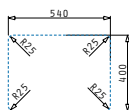

Outer dimensions: 596 x 456mm
Bowl dimensions: 340 x 400 x 200mm / 170 x 400 x 140mm
Minimum base unit: 60cm
Bowl overflow

Cutout template supplied in packaging

Finish	Ar. number	Installation type	Waste valves	Packaging
POLISHED	101045730	Undermount	Ø92mm	1 item / carton box

Carton box includes: Waste valves & space saver siphon.