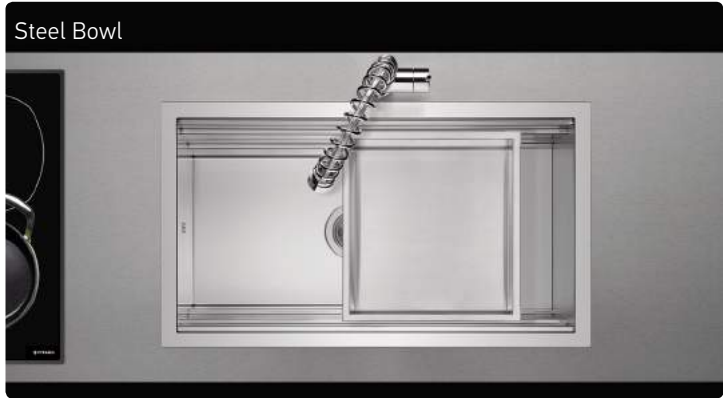

LIFETIME GUARANTEE

stainless steel
18/10
AISI 304

STAINLESS STEEL
SINKS

Versia

VERSIA (81X46) 1B 1D

Finish	Ar. number	Bowl position	Waste valve	Packaging
POLISHED	101042701	Reversible	Ø92mm	1 item / carton box

Carton box includes: Waste valve.

Sink dimensions: 810 x 461mm
Bowl dimensions: 450 x 320 x 300mm
Minimum base unit: 80cm
Bowl overflow

Flushmount

Suitable accessories

Included waste fittings

Suitable waste fittings

ACCESSORIES