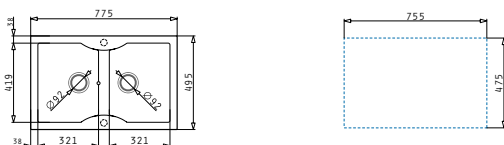

Carton box includes: Waste valve & space saver siphon.

Included waste fittings

521009001
Waste valve Ø92 with bowl overflow

521058301
Space saver siphon for sinks with 1 bowl

PYRATEK AEOLIA (77X50) 2B

Sink dimensions: 775 x 495mm
 Bowl dimensions: 321 x 419 x 182mm / 321 x 419 x 182mm
 Minimum base unit: 80cm
 Bowl overflow