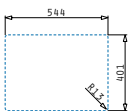

PYRAMIS

STAINLESS STEEL
SINKS

Astris Low Divider

ASTRIS LD (58X44) 1 1/2B LH

Outer dimensions: 582 x 440mm
Bowl dimensions: 340 x 400 x 170mm / 200 x 400 x 170mm
Minimum base unit: 60cm
Bowl overflow

Undermount installation