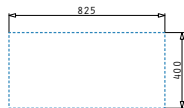

Cutout template supplied in packaging