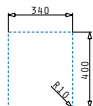

LIFETIME GUARANTEE

Pyragranite Tetragon

PYRAGRANITE SINKS

PYRAGRANITE TETRAGON (34X40) 1B

Outer dimensions: 380 x 440mm
Bowl dimensions: 340 x 400 x 200mm
Minimum base unit: 40cm
Bowl overflow

Color	Ar. number	Waste valve	Packaging
SNOW	070065311	Ø92mm	1 item / carton box
CARBON	070065411	Ø92mm	1 item / carton box
BEIGE	070065511	Ø92mm	1 item / carton box
MOCHA	070065611	Ø92mm	1 item / carton box
CHOCOLATE	070065711	Ø92mm	1 item / carton box
IRON GREY	070065811	Ø92mm	1 item / carton box

Carton box includes: Waste valve & space saver siphon.

Undermount

Suitable accessories

043001701
Glass chopping board

Included waste fittings

521009001
Waste valve Ø92 with bowl overflow

521058301
Space saver siphon for sinks with 1 bowl

PYRAGRANITE TETRAGON (40X40) 1B

Outer dimensions: 440 x 440mm
Bowl dimensions: 400 x 400 x 200mm
Minimum base unit: 50cm
Bowl overflow

Color	Ar. number	Waste valve	Packaging
SNOW	070065911	Ø92mm	1 item / carton box
CARBON	070066011	Ø92mm	1 item / carton box
BEIGE	070066111	Ø92mm	1 item / carton box
MOCHA	070066211	Ø92mm	1 item / carton box
CHOCOLATE	070066311	Ø92mm	1 item / carton box
IRON GREY	070066411	Ø92mm	1 item / carton box

Carton box includes: Waste valve & space saver siphon.

Undermount

Suitable accessories

525005701
Wooden chopping board

043000901
Steel colander

043001701
Glass chopping board

Included waste fittings

521009001
Waste valve Ø92 with bowl overflow

521058301
Space saver siphon for sinks with 1 bowl