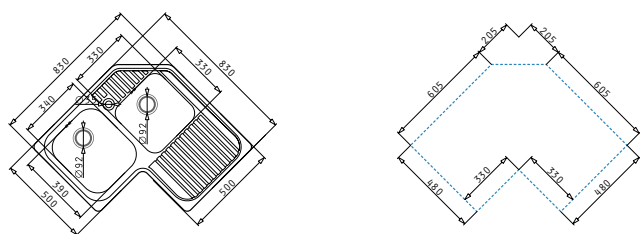

Celeste Series

Celeste

CELESTE LH

Sink dimensions: 830 x 830mm
Bowl dimensions: 340 x 390 x 210mm / 330 x 330 x 215mm
Minimum base unit: 80cm
Bowl overflow

Finish	Ar. number	Bowl position	Waste valves	Packaging
POLISHED	101000101	Bowls left 1 tap hole	Ø92mm	1 item / carton box
LINEN	101000301	Bowls left 1 tap hole	Ø92mm	1 item / carton box