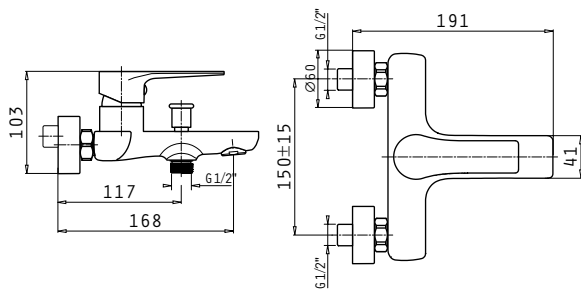

Specifications

Body material	Brass
Cartridge (mm)	35mm
Flow rate	14,3 lt/min
Hand shower	Round Ø8cm, 1 function
Shower hose material	Stainless steel, 150 cm

Specifications

Body material	Brass
Cartridge (mm)	35mm
Diverter	2 functions

*The product is functional when combined with the following necessary equipment:
- Head Shower (1st water flow) combined with wall shower arm
- Shower Set (with handshower and hose – 2nd water flow) and
- Wall elbow for the water supply to the shower set

See pages 252 - 253