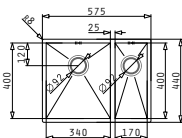

Outer dimensions: 575 x 440mm
Bowl dimensions: 340 x 400 x 200mm / 170 x 400 x 140mm
Minimum base unit: 60cm
Bowl overflow

Undermount installation