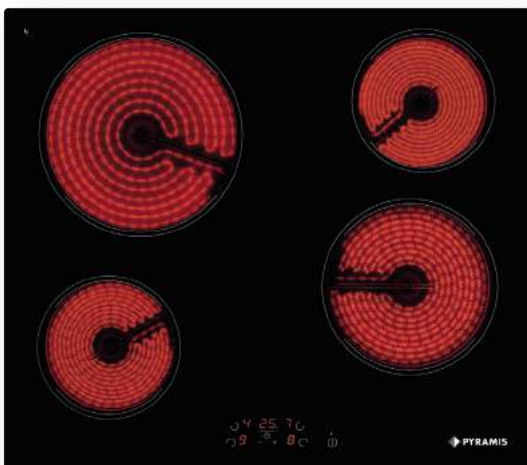

Hob 58HL 4003 Touch Frameless independent

Ar. number

030057501