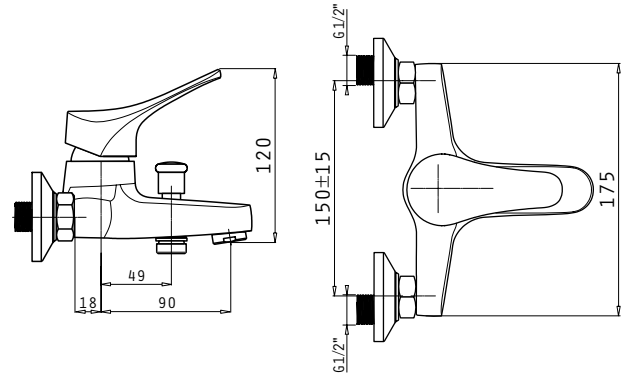

Specifications	
Body material	Brass
Cartridge (mm)	40mm
Flexible hose material	Stainless steel
Flexible hose diameter (inch)	1/2"
Waste valve type	Pop-up
Flow rate	12 lt/min

Specifications	
Body material	Brass
Cartridge (mm)	40mm
Flow rate	15 lt/min
Hand shower	Round Ø8cm, 3 functions
Shower hose material	Stainless steel, 150 cm