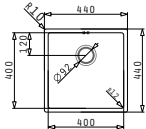

Undermount installation