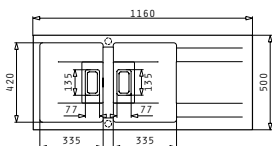

521018001
Set of rectangular waste valve with bowl overflow & space saver siphon for sinks with 1 bowl

LIFETIME GUARANTEE

Pyragranite Kartesio

PYRAGRANITE SINKS

PYRAGRANITE KARTESIO (116X50) 2B 1D

Sink dimensions: 1160 x 500mm
 Bowl dimensions: 335 x 420 x 210mm / 335 x 420 x 210mm
 Minimum base unit: 80cm
 Bowl overflow