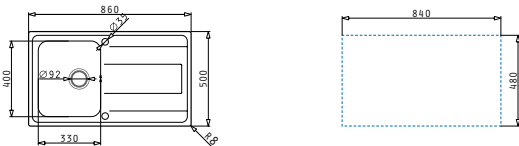

Stainless Steel Sinks

ALEA (86X50) 1B 1D

Sink dimensions: 860 x 500mm
Bowl dimensions: 330 x 400 x 190mm
Minimum base unit: **45cm**
Bowl overflow

Finish	Ar. number	Bowl position	Waste valve	Packaging
POLISHED	107158401	Reversible 1 +1 tap holes	Ø92mm	Carton sleeve
LINEN	107160901	Reversible 1 +1 tap holes	Ø92mm	Carton sleeve