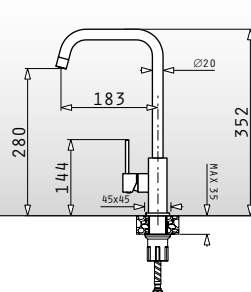

Adelita PVD premium

Single lever mixer with ceramic disc mechanism