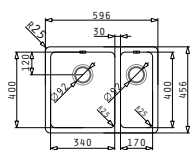

Outer dimensions: 596 x 456mm
Bowl dimensions: 340 x 400 x 200mm / 170 x 400 x 140mm
Minimum base unit: 60cm
Bowl overflow

Cutout template supplied in packaging

Finish	Ar. number	Installation type	Waste valves	Packaging
POLISHED	101045730	Undermount	Ø92mm	1 item / carton box

Carton box includes: Waste valves & space saver siphon.