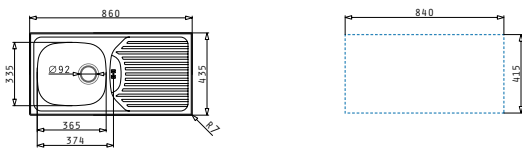

Sink dimensions: 860 x 435mm
Bowl dimensions: 365 x 335 x 150mm
Minimum base unit: **50cm**
Drainer overflow