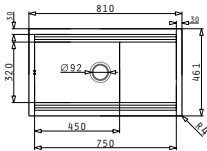

Finish	Ar. number	Bowl position	Waste valve	Packaging
POLISHED	101042701	Reversible	Ø92mm	1 item / carton box

Carton box includes: Waste valve.

Sink dimensions: 810 x 461mm
Bowl dimensions: 450 x 320 x 300mm
Minimum base unit: 80cm
Bowl overflow