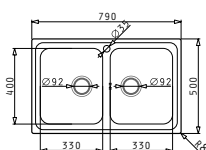

LIFETIME GUARANTEE

stainless steel
18/10
AISI 304

PYRAMIS

STAINLESS STEEL
SINKS

Alea

ALEA (79X50) 1B 1D

Sink dimensions: 790 x 500mm
Bowl dimensions: 330 x 400 x 190mm
Minimum base unit: 45cm
Bowl overflow

Finish	Ar. number	Bowl position	Waste valve	Packaging
POLISHED	107158601	Reversible 1+1 tap holes	Ø92mm	Carton sleeve
LINEN	107160801	Reversible 1+1 tap holes	Ø92mm	Carton sleeve

Suitable accessories

043001401 Glass chopping board
525009501 Wooden chopping board
521006301 Ø92 waste valve cover

Suitable waste fittings

521097901 Pop up waste valve Ø92 with bowl overflow
521097301 Waste valve Ø92 with bowl overflow
521058301 Space saver siphon for sinks with 1 bowl
521055801 Siphon for sinks with 1 bowl

ALEA (79X50) 2B

Sink dimensions: 790 x 500mm
Bowl dimensions: 330 x 400 x 190mm / 330 x 400 x 190mm
Minimum base unit: 80cm
Bowl overflow

Finish	Ar. number	Tap holes	Waste valves	Packaging
POLISHED	107157601	1 tap hole	Ø92mm	Carton sleeve
LINEN	107160701	1 tap hole	Ø92mm	Carton sleeve

Suitable accessories

043001401 Glass chopping board
525009501 Wooden chopping board
525006401 Steel basket
521006301 Ø92 waste valve cover

Suitable waste fittings

521097901 Pop up waste valve Ø92 with bowl overflow
521097301 Waste valve Ø92 with bowl overflow
521097201 Waste valve Ø92
521058401 Space saver siphon for sinks with 2 bowls of equal depth
521055101 Siphon for sinks with 2 bowls of equal depth