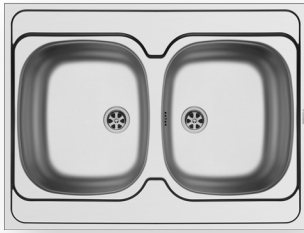

Stainless Steel Sinks

INTERNATIONAL (80X60) 2B