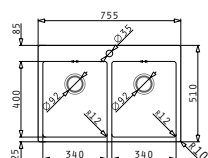

LIFETIME GUARANTEE

stainless steel
18/10
AISI 304

PYRAMIS

STAINLESS STEEL
SINKS

Istros Flushmount

ISTROS (75,5X51) 2B FM

Sink dimensions: 755 x 510mm
Bowl dimensions: 340 x 400 x 200mm / 340 x 400 x 200mm
Minimum base unit: 80cm
Bowl overflow