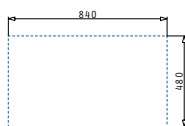

521001001
Waste valve Ø92

521058401
Space saver siphon for sinks with 2 bowls of equal depth

Pyragranite Alazia

PYRAGRANITE ALAZIA (86X50) 1B 1D

Sink dimensions: 860 x 500mm
 Bowl dimensions: 340 x 420 x 205mm
 Minimum base unit: 45cm
 Bowl overflow