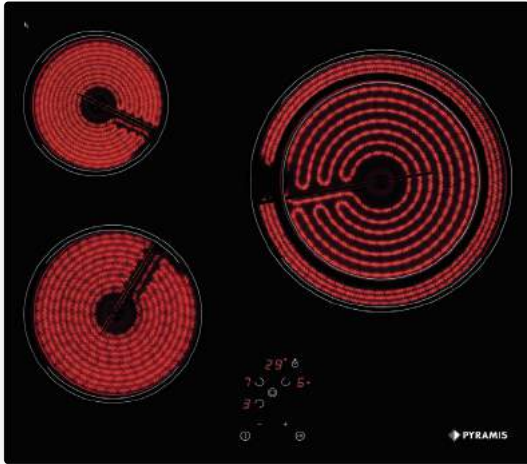

Hob 58HL 4004 Touch Frameless independent

Ar. number

030057601

- ◀58▶
-
- 9
-
-
- H
-
- OSD

- Dimensions: 580 x 510mm
- Touch controls
- 9 function levels
- Safety lock
- Residual heat indicator
- Timer
- Overflow safety device
- 4 Highlight Zones:**
- Ø145mm / 1200W
- Ø210 - Ø270 / 1500W - 2400W
- Ø180mm / 1800W