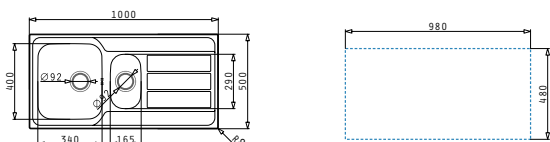

521058301
Space saver siphon for sinks with 1 bowl

521055801
Siphon for sinks with 1 bowl

Athena

ATHENA EXTRA (100X50) 1 1/2B 1D

Sink dimensions: 1000 x 500mm
Bowl dimensions: 340 x 400 x 190mm / 165 x 290 x 130mm
Minimum base unit: 60cm
Bowl overflow