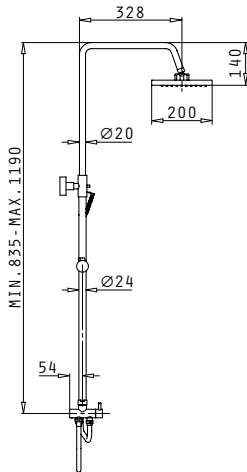

Specifications	
Shower pipe material	Stainless steel tube
Dimensions of expandable shower pipe	83,5 - 119cm
Head shower	Square, 20x20cm
Hand shower	Square, 8x8cm, 1 function
Shower Hose /water supply hose	Stainless steel, 150 cm / 60 cm
Diverter	Brass, 2 function

Shower kit

Shower kit with 60cm shower rod with bracket to hold a Ø9 hand shower, 3 functions and 170cm shower hose