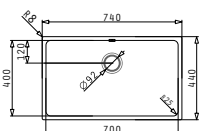

Also suitable

521102401
Pop up waste valve Ø92 with bowl overflow

LYDIA (70X40) 1B

Outer dimensions: 740 x 440mm
Bowl dimensions: 700 x 400 x 200mm
Minimum base unit: **80cm**
Bowl overflow

Cutout template supplied in packaging