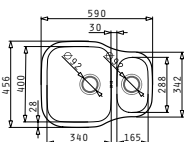

Dione Series

LIFETIME GUARANTEE

stainless steel
18/10
AISI 304

PYRAMIS

STAINLESS STEEL
SINKS

Dione

DIONE (59X46) 1 1/2B REV

Sink dimensions: 590 x 456mm
Bowl dimensions: 340 x 400 x 180mm / 165 x 288 x 120mm
Minimum base unit: 60cm
Bowl overflow