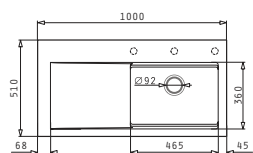

NEW!

Sink dimensions: 1000 x 510mm
Bowl dimensions: 465 x 395 x 210mm
Minimum base unit: 60cm
Bowl overflow