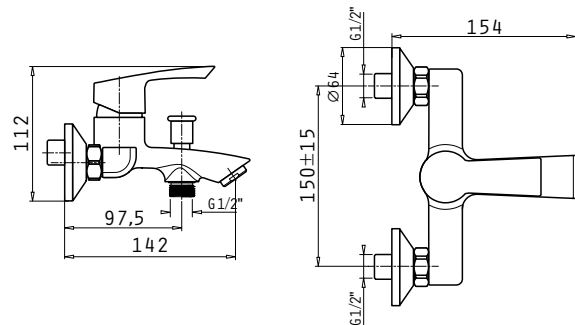

Specifications	
Body material	Brass
Cartridge (mm)	35mm
Flexible hose material	Stainless steel
Flexible hose diameter (inch)	1/2"
Waste valve type	Pop-up
Flow rate	14,6 lt/min

Specifications	
Body material	Brass
Cartridge (mm)	35mm
Flow rate	14,7 lt/min
Hand shower	Round Ø8cm, 1 function
Shower hose material	Stainless steel, 150 cm