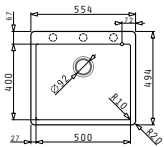

Pyragranite Sinks

PYRAGRANITE ISTROS (57X50) 1B FM

Sink dimensions: 554 x 494mm
Bowl dimensions: 500 x 400 x 200mm
Minimum base unit: 60cm
Bowl overflow

Color	Ar. number	Waste valve	Packaging
SNOW	070047911	Ø92mm	1 item / carton box
CARBON	070048011	Ø92mm	1 item / carton box
BEIGE	070048111	Ø92mm	1 item / carton box
MOCHA	070048211	Ø92mm	1 item / carton box
CHOCOLATE	070048311	Ø92mm	1 item / carton box
IRON GREY	070048411	Ø92mm	1 item / carton box

Carton box includes: Waste valve & space saver siphon.

Flushmount

Suitable accessories

Included waste fittings

PYRAGRANITE ISTROS (61X50) 1B FM

Sink dimensions: 594 x 494mm
Bowl dimensions: 540 x 400 x 200mm
Minimum base unit: 60cm
Bowl overflow

Color	Ar. number	Waste valve	Packaging
SNOW	070048511	Ø92mm	1 item / carton box
CARBON	070048611	Ø92mm	1 item / carton box
BEIGE	070048711	Ø92mm	1 item / carton box
MOCHA	070048811	Ø92mm	1 item / carton box
CHOCOLATE	070048911	Ø92mm	1 item / carton box
IRON GREY	070049011	Ø92mm	1 item / carton box

Carton box includes: Waste valve & space saver siphon.

Flushmount

Suitable accessories

Included waste fittings