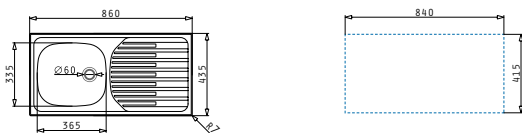

Sink dimensions: 860 x 435mm
Bowl dimensions: 365 x 335 x 150mm
Minimum base unit: **45cm**
Bowl overflow