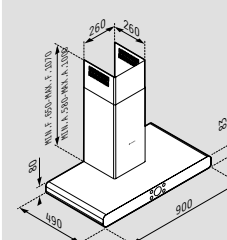

Material: Inox & black glass

Width: 90cm

Extraction rate (IEC): 669m³/h

Extraction rate (free flow): 1000m³/h

Noise level: 49-69dB

Motor: 220W

Lighting: LED spots

Controls: Touch

Metallic filters: 3