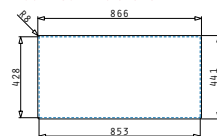

Flushmount installation

Finish	Ar. number	Installation type	Waste valves	Packaging
BRUSHED	100091230	Undermount	Ø92mm	1 item / carton box
BRUSHED	100092001	Flushmount	Ø92mm	1 item / carton box

Carton box includes: Waste valves & space saver siphon.