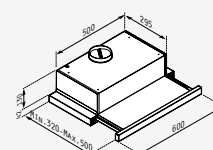

065949201
Carbon filter set
(2 items)