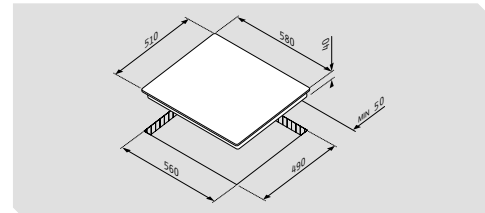

Hob 58HL 4003 Touch Frameless independent

Ar. number

030057501

- ◀58▶
-
- 9
-
-
- H
-
- OSD

- Dimensions: 580 x 510mm
- Touch controls
- 9 function levels
- Safety lock
- Residual heat indicator
- Timer
- Overflow safety device
- 4 Highlight Zones:**
- Ø210mm / 2300W
- Ø145mm / 1200W
- Ø145mm / 1200W
- Ø180mm / 1800W