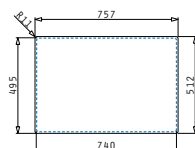

LIFETIME GUARANTEE

stainless steel
18/10
AISI 304

PYRAMIS

STAINLESS STEEL
SINKS

Istros Flushmount

ISTROS (75,5X51) 2B FM

Sink dimensions: 755 x 510mm
Bowl dimensions: 340 x 400 x 200mm / 340 x 400 x 200mm
Minimum base unit: 80cm
Bowl overflow