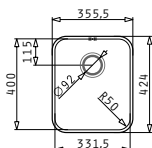

521102101
Pop up waste valve Ø92 with bowl overflow

Undermount

RELIA (33X40) 1B

Outer dimensions: 355,5 x 424mm
Bowl dimensions: 331,5 x 400 x 180mm
Minimum base unit: 40cm
Bowl overflow

Finish	Ar. number	Waste valve	Packaging
POLISHED	100012601	Ø92mm	8 items / carton box