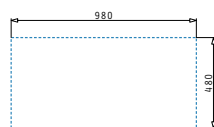

521018101
Set of rectangular waste valves with bowl overflow & space saver siphon for sinks with 2 bowls

PYRAGRANITE KARTESIO (100X50) 1B 1D PLUS

Sink dimensions: 1000 x 500mm
 Bowl dimensions: 500 x 420 x 210mm
 Minimum base unit: 60cm
 Bowl overflow