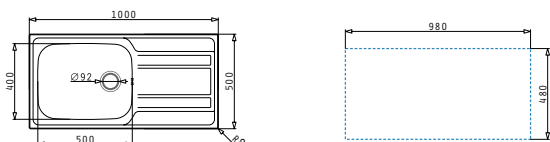

ZEDA PLUS (100X50) 1B 1D

Sink dimensions: 1000 x 500mm
Bowl dimensions: 500 x 400 x 210mm
Minimum base unit: 60cm
Bowl overflow

Finish	Ar. number	Bowl position	Waste valve	Packaging
POLISHED	107152701	Reversible No tap holes	Ø92mm	Carton sleeve
LINEN	107152601	Reversible No tap holes	Ø92mm	Carton sleeve