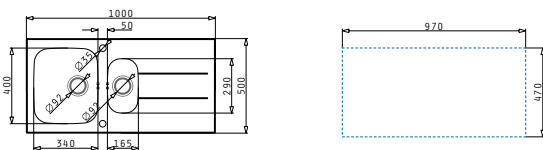

521097301
Waste valve Ø92
with bowl overflow

521055202
Siphon for sinks with
2 bowls of unequal depth

CONCERTO (100X50) 1 1/2B 1D WHITE

Sink dimensions: 1000 x 500mm
Bowl dimensions: 340 x 400 x 180mm / 165 x 290 x 120mm
Minimum base unit: **60cm**
Bowl overflow