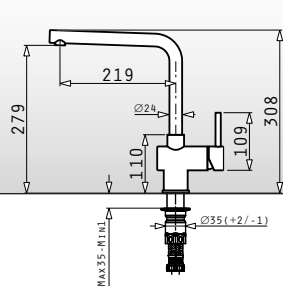

Mandolin PVD premium

Stainless steel single lever mixer with ceramic disc mechanism