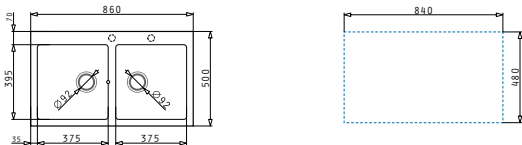

Color	Ar. number	Waste valves	Packaging
SNOW	070071211	Ø92mm	1 item / carton box
CARBON	070071311	Ø92mm	1 item / carton box
BEIGE	070071411	Ø92mm	1 item / carton box
MOCHA	070071511	Ø92mm	1 item / carton box
CHOCOLATE	070071611	Ø92mm	1 item / carton box
IRON GREY	070071711	Ø92mm	1 item / carton box

Carton box includes: Waste valves & space saver siphon.

Inset