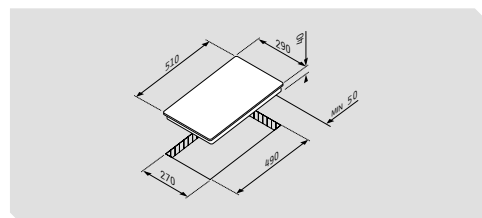

- ◀29▶
- 9
- H
- OSD

- Dimensions: 290 x 510mm
- Touch controls
- 9 function levels
- Safety lock
- Residual heat indicator
- Overflow safety device
- **2 Highlight Zones:**
- Ø180mm / 1800W
- Ø145mm / 1200W