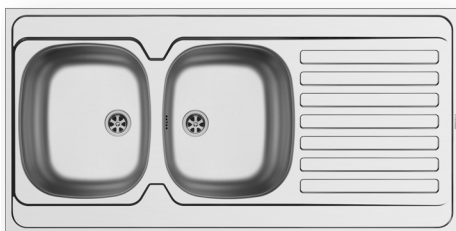

INTERNATIONAL (120X60) 2B 1D