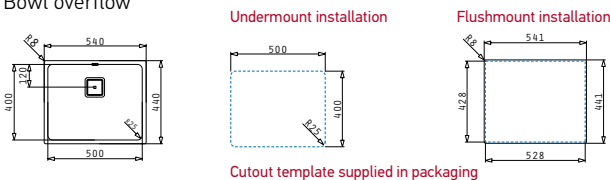

LUME (50X40) 1B

Outer dimensions: 540 x 440mm
Bowl dimensions: 500 x 400 x 200mm
Minimum base unit: 60cm
Bowl overflow

Finish	Ar. number	Installation type	Waste valve	Packaging
POLISHED	101024401	Undermount	Square	1 item / carton box
POLISHED	101023901	Flushmount	Square	1 item / carton box