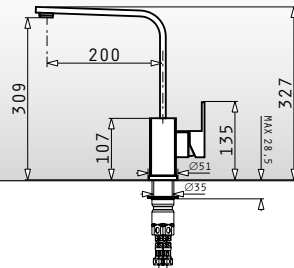

Cecilia premium

Stainless steel single lever mixer with ceramic disc mechanism