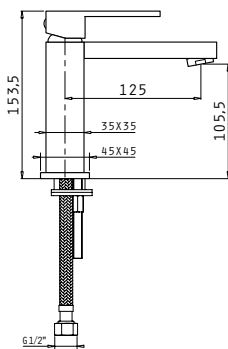

Specifications	
Body material	Brass
Cartridge (mm)	25mm
Flexible hose material	Stainless steel
Flexible hose diameter (inch)	1/2"
Waste valve type	Click-clack
Flow rate	8 lt/min

Specifications	
Body material	Brass
Cartridge (mm)	25mm
Flexible hose material	Stainless steel
Flexible hose diameter (inch)	1/2"
Waste valve type	Click-clack
Flow rate	8 lt/min