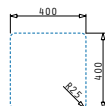

Also suitable

521102401
Pop up waste valve Ø92
with bowl overflow

LYDIA (40X40) 1B

Outer dimensions: 440 x 440mm
Bowl dimensions: 400 x 400 x 200mm
Minimum base unit: 45cm
Bowl overflow

Cutout template supplied in packaging