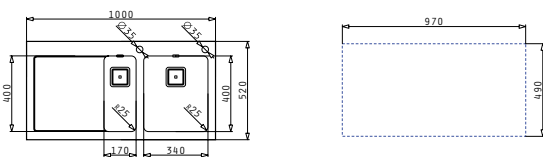

Finish	Ar. number	Tap holes	Waste valves	Packaging
STEEL & BLACK GLASS	109504630	2 tap holes	Square	1 item / carton box

Carton box includes: Pop up waste valve, waste valve & siphon.

Suitable accessories