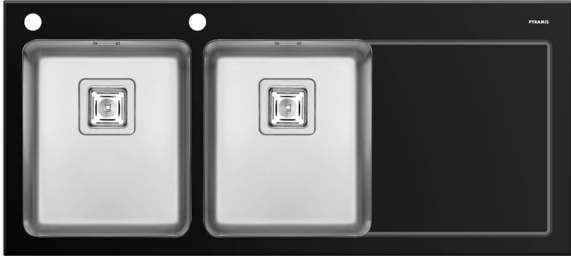

521205501
Square waste valve with bowl overflow

521055201
Siphon for sinks with 2 bowls of unequal depth

CRYSTALON (116X52) 2B 1D BLACK LH

Sink dimensions: 1160 x 520mm
Bowl dimensions: 340 x 400 x 200mm / 340 x 400 x 200mm
Minimum base unit: 80cm
Bowl overflow