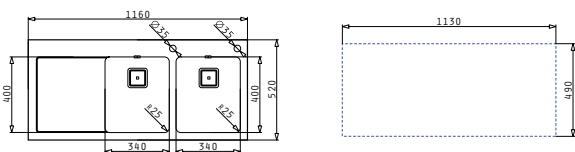

CRYSTALON (116X52) 2B 1D BLACK RH

Sink dimensions: 1160 x 520mm
Bowl dimensions: 340 x 400 x 200mm / 340 x 400 x 200mm
Minimum base unit: 80cm
Bowl overflow

Finish	Ar. number	Tap holes	Waste valves	Packaging
STEEL & BLACK GLASS	109505030	2 tap holes	Square	1 item / carton box