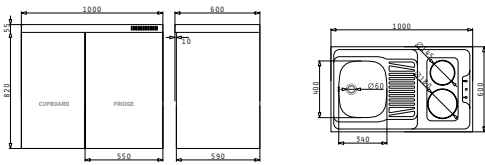

WOODEN MK 322 (100X60)