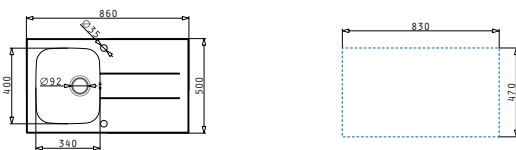

521006301
Ø92 waste valve
cover

Included waste fittings

521205802
Pop up waste valve Ø92
with bowl overflow

521055802
Siphon for sinks
with 1 bowl

CONCERTO (86X50) 1B 1D WHITE

Sink dimensions: 860 x 500mm
Bowl dimensions: 340 x 400 x 180mm
Minimum base unit: 45cm
Bowl overflow