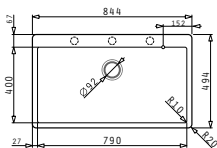

Pyragranite Istros Flushmount

PYRAGRANITE ISTROS (76X50) 1B FM

Sink dimensions: 744 x 494mm
Bowl dimensions: 690 x 400 x 200mm
Minimum base unit: 80cm
Bowl overflow

Color	Ar. number	Waste valve	Packaging
SNOW	070049111	Ø92mm	1 item / carton box
CARBON	070049211	Ø92mm	1 item / carton box
BEIGE	070049311	Ø92mm	1 item / carton box
MOCHA	070049411	Ø92mm	1 item / carton box
CHOCOLATE	070049511	Ø92mm	1 item / carton box
IRON GREY	070049611	Ø92mm	1 item / carton box

Carton box includes: Waste valve & space saver siphon.

Flushmount

Suitable accessories

525005701
Wooden chopping board

043000901
Steel colander

043001701
Glass chopping board

Included waste fittings

521009001
Waste valve Ø92 with bowl overflow

521058301
Space saver siphon for sinks with 1 bowl

PYRAGRANITE ISTROS (86X50) 1B FM

Sink dimensions: 844 x 494mm
Bowl dimensions: 790 x 400 x 200mm
Minimum base unit: 90cm
Bowl overflow

Color	Ar. number	Waste valve	Packaging
SNOW	070049711	Ø92mm	1 item / carton box
CARBON	070049811	Ø92mm	1 item / carton box
BEIGE	070049911	Ø92mm	1 item / carton box
MOCHA	070050011	Ø92mm	1 item / carton box
CHOCOLATE	070050111	Ø92mm	1 item / carton box
IRON GREY	070050211	Ø92mm	1 item / carton box

Carton box includes: Waste valve & space saver siphon.

Flushmount

Suitable accessories

525005701
Wooden chopping board

043000901
Steel colander

043001701
Glass chopping board

Included waste fittings

521009001
Waste valve Ø92 with bowl overflow

521058301
Space saver siphon for sinks with 1 bowl