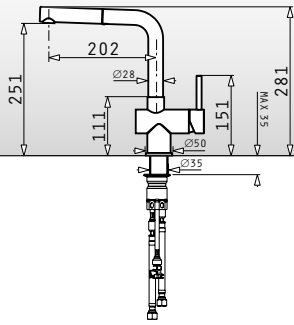

Capriccio premium

Stainless steel single lever mixer with ceramic disc mechanism & pull-out spray