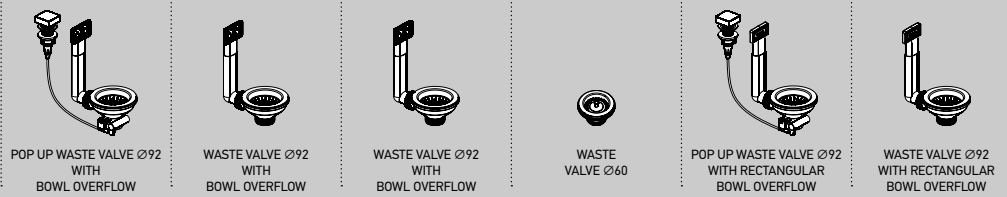

Waste valves

	521102101	521101701	521102601	521100601	521102401	521102501
ASTRIS						
ASTRIS (17X40) 1B	● (UM & FM)		● (UM & FM)			
ASTRIS (34X40) 1B	● (UM & FM)		● (UM & FM)			
ASTRIS (40X40) 1B	● (UM & FM)		● (UM & FM)			
ASTRIS (45X40) 1B	● (UM & FM)		● (UM & FM)			
ASTRIS (50X40) 1B	● (UM & FM)		● (UM & FM)			
ASTRIS (74X40) 1B	● (UM & FM)		● (UM & FM)			
ASTRIS (57,5X44) 1 1/2B LH / RH	● (UM & FM)		● ● (UM & FM)			
ASTRIS (74,5X44) 2B	● (UM & FM)		● ● (UM & FM)			
ASTRIS (86,5X44) 2B	● (UM & FM)		● ● (UM & FM)			
LYDIA						
LYDIA (17X40) 1B					●	●
LYDIA (34X40) 1B					●	●
LYDIA (40X40) 1B					●	●
LYDIA (45X40) 1B					●	●
LYDIA (50X40) 1B					●	●
LYDIA (70X40) 1B					●	●
LYDIA (60X46) 1 1/2B LH / RH					●	● ●
LYDIA (77X46) 2B					●	● ●
TETRAGON						
TETRAGON (17X40) 1B	● (UM & FM)	● (UM)	● (FM)			
TETRAGON (34X40) 1B	● (UM & FM)	● (UM)	● (FM)			
TETRAGON (40X40) 1B	● (UM & FM)	● (UM)	● (FM)			
TETRAGON (45X40) 1B	● (UM & FM)	● (UM)	● (FM)			
TETRAGON (50X40) 1B	● (UM & FM)	● (UM)	● (FM)			
TETRAGON (55X40) 1D	● (UM & FM)			● (UM & FM)		
TETRAGON (57,5X44) 1 1/2B LH / RH	● (UM & FM)	● ● (UM)	● ● (FM)			
TETRAGON (74,5X44) 2B	● (UM & FM)	● ● (UM)	● ● (FM)			
TETRAGON (86,5X44) 2B	● (UM & FM)	● ● (UM)	● ● (FM)