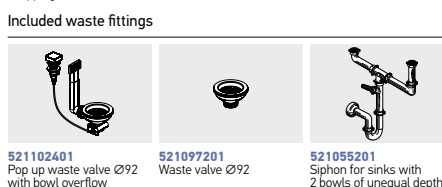

Suitable accessories