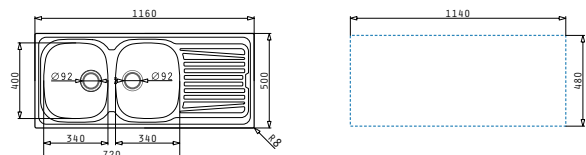

521097201
Waste valve Ø92

521055201
Siphon for sinks with 2 bowls of unequal depth

SPARTA (116X50) 2B 1D

Sink dimensions: 1160 x 500mm
Bowl dimensions: 340 x 400 x 150mm / 340 x 400 x 150mm
Minimum base unit: 80cm
Bowl overflow