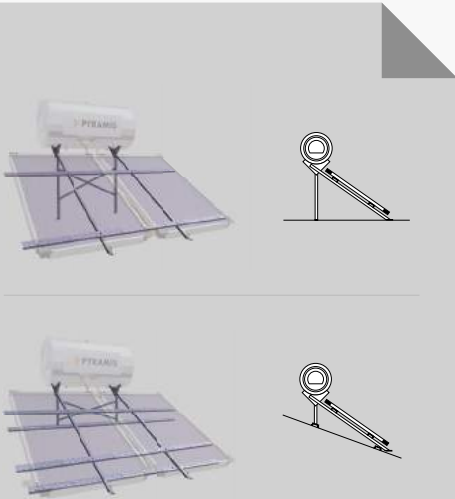

Special hot-dip galvanized mounting bases are installed either on flat surfaces, or on tile roofs ensuring safety and endurance even at the hardest weather conditions.