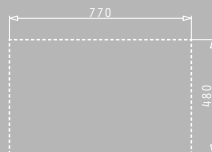

Minimum base unit

The stated size refers to the minimum sized base unit required to fit the sink bowl(s), overflow, waste pipework & mixer tap.