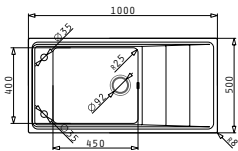

Sink dimensions: 1000 x 500mm
Bowl dimensions: 450 x 400 x 200mm
Minimum base unit: **60cm**
Bowl overflow

Finish	Ar. number	Bowl position	Waste valve	Packaging
POLISHED	107152330	Reversible 1+1 tap holes	Ø92mm	1 item / carton box