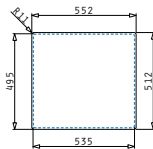

Stainless Steel Sinks

ISTROS (55X51) 1B FM

Sink dimensions: 550 x 510mm
Bowl dimensions: 500 x 400 x 200mm
Minimum base unit: **60cm**
Bowl overflow

Finish	Ar. number	Tap holes	Waste valve	Packaging
BRUSHED	101041701	1 tap hole	Ø92mm	1 item / carton box