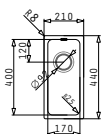

Lydia Series

Lydia

LYDIA (17X40) 1B

Outer dimensions: 210 x 440mm
Bowl dimensions: 170 x 400 x 140mm
Minimum base unit: 30cm
Bowl overflow

Cutout template supplied in packaging

Finish	Ar. number	Installation type	Waste valve	Packaging
POLISHED	101045901	Undermount	Ø92mm	1 item / carton box