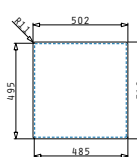

521058301
Space saver siphon for sinks with 1 bowl

Also suitable:

521102101
Pop up waste valve Ø92 with bowl overflow

ISTROS (50X51) 1B FM

Sink dimensions: 500 x 510mm
Bowl dimensions: 450 x 400 x 200mm
Minimum base unit: 50cm
Bowl overflow