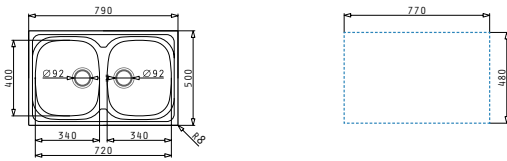

Finish	Ar. number	Tap holes	Waste valves	Packaging
SATIN	100129701	No tap holes	Ø92mm	Carton sleeve
LINEN	100131101	No tap holes	Ø92mm	Carton sleeve

Suitable accessories

Inset

EASYFIX™

Suitable waste fittings