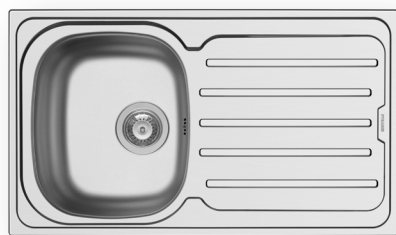

LIFETIME GUARANTEE

stainless steel
18/10
AISI 304

PYRAMIS

STAINLESS STEEL
SINKS

Vera

VERA (86X50) 1B 1D