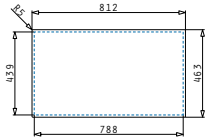

Finish	Ar. number	Bowl position	Waste valve	Packaging
POLISHED	101042701	Reversible	Ø92mm	1 item / carton box

Carton box includes: Waste valve.

Sink dimensions: 810 x 461mm
Bowl dimensions: 450 x 320 x 300mm
Minimum base unit: 80cm
Bowl overflow