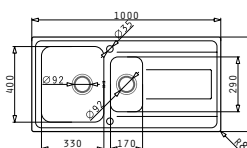

ALEA (100X50) 1 1/2B 1D

Sink dimensions: 1000 x 500mm
Bowl dimensions: 330 x 400 x 190mm / 170 x 290 x 130mm
Minimum base unit: 60cm
Bowl overflow

Finish	Ar. number	Bowl position	Waste valves	Packaging
POLISHED	107158101	Reversible 1 +1 tap holes	Ø92mm	Carton sleeve
LINEN	107161001	Reversible 1 +1 tap holes	Ø92mm	Carton sleeve