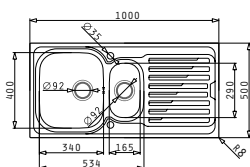

521055101
Siphon for sinks with 2 bowls of equal depth

AMALTIA (100X50) 1 1/2B 1D

Sink dimensions: 1000 x 500mm
Bowl dimensions: 340 x 400 x 190mm / 165 x 290 x 130mm
Minimum base unit: 60cm
Bowl overflow