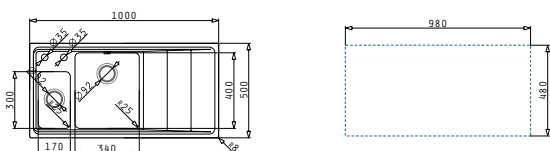

Sink dimensions: 1000 x 500mm
Bowl dimensions: 170 x 300 x 140mm / 340 x 400 x 200mm
Minimum base unit: 60cm
Bowl overflow