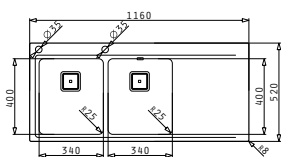

Olynthos

OLYNTHOS (116X52) 2B 1D LH

Sink dimensions: 1160 x 520mm
Bowl dimensions: 340 x 400 x 200mm / 340 x 400 x 200mm
Minimum base unit: 80cm
Bowl overflow

Flushmount installation

Inset installation

Finish	Ar. number	Tap holes	Waste valves	Packaging
BRUSHED	108911801	2 tap holes	Square	1 item / carton box