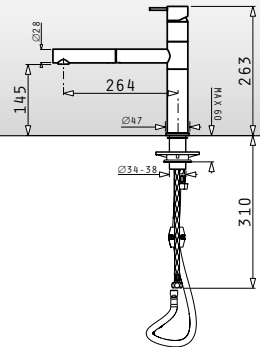

Vibrato premium

Single lever mixer with ceramic disc mechanism & pull-out spray

Finish	Ar. number
CHROME	090905901