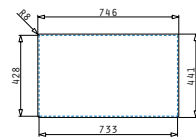

Flushmount installation

Finish	Ar. number	Installation type	Waste valves	Packaging
BRUSHED	100091330	Undermount	Ø92mm	1 item / carton box
BRUSHED	100091901	Flushmount	Ø92mm	1 item / carton box

Carton box includes: Waste valves & space saver siphon.