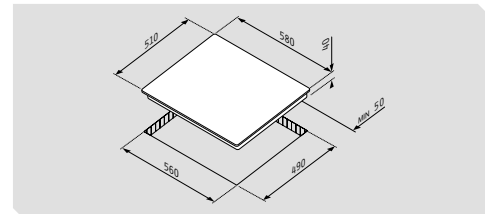

- ◀58▶
- 9

- H
- OSD

- Dimensions: 580 x 510mm
- Touch controls
- 9 function levels
- Safety lock
- Residual heat indicator
- Timer
- Overflow safety device
- **4 Highlight Zones:**
- Ø145mm / 1200W
- Ø210 - Ø270 / 1500W - 2400W
- Ø180mm / 1800W