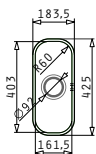

Outer dimensions: 183,5 x 425mm
Bowl dimensions: 161,5 x 403 x 120mm
Minimum base unit: 30cm
Bowl overflow