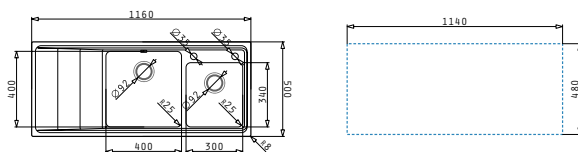

Sink dimensions: 1160 x 500mm
Bowl dimensions: 400 x 400 x 200mm / 300 x 340 x 170mm
Minimum base unit: **80cm**
Bowl overflow

Finish	Ar. number	Tap holes	Waste valves	Packaging
POLISHED	107149530	2 tap holes	Ø92mm	1 item / carton box

Carton box includes: Pop up waste valve, waste valve & siphon.

Inset

EASYFIX™