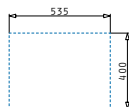

Cutout template supplied in packaging

Flushmount installation