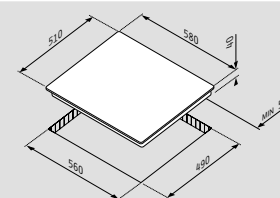

Dimensions: 580 x 510mm

Touch controls

9 function levels

Safety lock

Residual heat indicator

Timer

Overflow safety device

Stainless steel frame

5 Highlight Zones:

Ø145mm / 1200W

Ø180mm / 1800W

Ø120 - Ø210 / 750W - 2200W

Ø145mm / 1200W