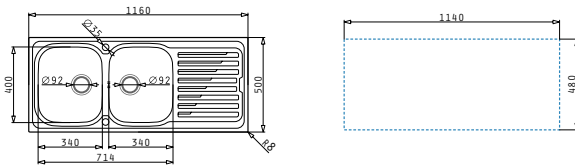

AMALTIA (116X50) 2B 1D

Sink dimensions: 1160 x 500mm
 Bowl dimensions: 340 x 400 x 190mm / 340 x 400 x 190mm
 Minimum base unit: **80cm**
 Bowl overflow

Finish	Ar. number	Bowl position	Waste valves	Packaging
POLISHED	107118201	Reversible No tap holes	Ø92mm	Carton sleeve
LINEN	107119201	Reversible No tap holes	Ø92mm	Carton sleeve
POLISHED	107121301	Reversible 1+1 tap holes	Ø92mm	Carton sleeve
LINEN	107121601	Reversible 1+1 tap holes	Ø92mm	Carton sleeve