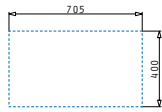

Cutout template supplied in packaging