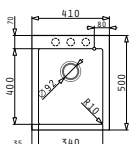

521058301
Space saver siphon for
sinks with 1 bowl

Pyragranite Istros Series

Pyragranite Istros

PYRAGRANITE ISTROS (41X50) 1B

Sink dimensions: 410 x 500mm
Bowl dimensions: 340 x 400 x 200mm
Minimum base unit: 40cm
Bowl overflow