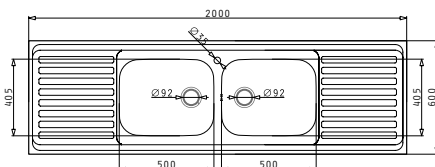

521097201
Waste valve Ø92

521055101
Siphon for sinks with 2 bowls of equal depth

GRANDO (200X60) 2B 2D

Sink dimensions: 2000 x 600mm
Bowl dimensions: 500 x 400 x 300mm / 500 x 400 x 300mm
Minimum base unit: **110cm**