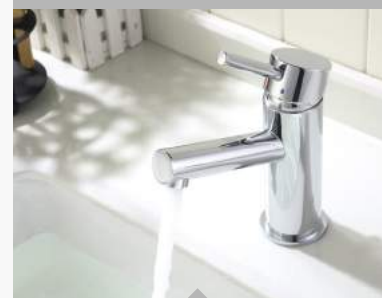

Pyramis mixers are equipped with certified cartridges, following international standards, providing them with lifetime up to 500,000 uses.

4. Water saving

Selected Pyramis mixers are equipped with a flow regulator, which is integrated at the tap nozzle, offering a flow of 6 liters / minute at 3 bars of pressure and saving water up to 50%.