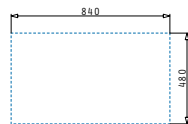

521018001
Set of rectangular waste valve with bowl overflow & space saver siphon for sinks with 1 bowl

Pyragranite Sinks

PYRAGRANITE KARTESIO (86X50) 2B

Sink dimensions: 860 x 500mm
 Bowl dimensions: 375 x 395 x 210mm / 375 x 395 x 210mm
 Minimum base unit: 90cm
 Bowl overflow