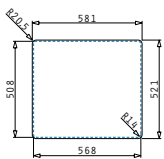

Stainless Steel Sinks

ZERIA (58X52) 1 1/2B LH

Sink dimensions: 580 x 520mm
Bowl dimensions: 331,5 x 400 x 180mm / 161,5 x 400 x 120mm
Minimum base unit: **60cm**
Bowl overflow

Flushmount installation

Inset installation