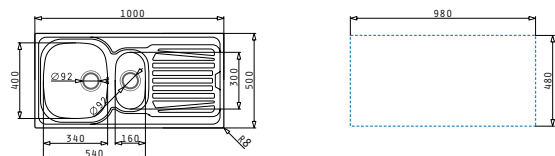

Finish	Ar. number	Bowl position	Waste valves	Bowl depth	Packaging
SATIN	100125801	Reversible / No tap holes	Ø92mm	150mm	Carton sleeve
LINEN	100130301	Reversible / No tap holes	Ø92mm	150mm	Carton sleeve
SATIN	100176701	Reversible / No tap holes	Ø92mm	127mm	Carton sleeve
LINEN	100176801	Reversible / No tap holes	Ø92mm	127mm	Carton sleeve

Shallow bowl to provide easy access to people with disabilities

Suitable accessories

525004801
Wooden chopping board

525000801
Transparent colander

Inset

EASYFIX™

Suitable waste fittings

521097301
Waste valve Ø92 with bowl overflow

521097201
Waste valve Ø92

521055201
Siphon for sinks with 2 bowls of unequal depth