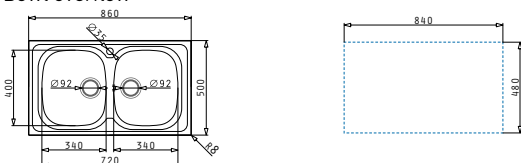

Finish	Ar. number	Tap holes	Waste valves	Packaging
SATIN	100133001	1 tap hole	Ø92mm	Carton sleeve

Suitable accessories

Inset

EASYFIX™

Suitable waste fittings