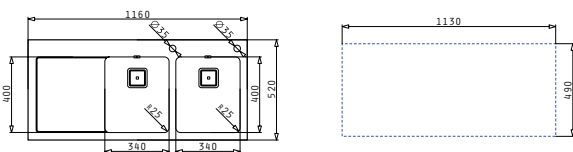

CRYSTALON (116X52) 2B 1D WHITE RH

Sink dimensions: 1160 x 520mm
Bowl dimensions: 340 x 400 x 200mm / 340 x 400 x 200mm
Minimum base unit: **80cm**
Bowl overflow

Finish	Ar. number	Tap holes	Waste valves	Packaging
STEEL & WHITE GLASS	109505230	2 tap holes	Square	1 item / carton box