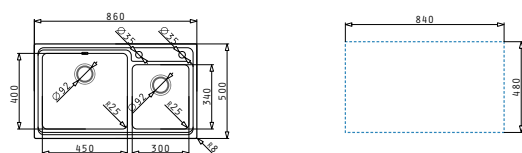

Included waste fittings

- 521102401** Pop up waste valve Ø92 with bowl overflow
- 521055801** Siphon for sinks with 1 bowl

STUDIO (86X50) 2B

Sink dimensions: 860 x 500mm
Bowl dimensions: 450 x 400 x 200mm / 300 x 340 x 170mm
Minimum base unit: 90cm
Bowl overflow