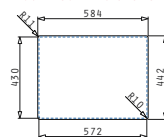

Finish	Ar. number	Installation type	Waste valves	Packaging
BRUSHED	101056101	Undermount	Ø92mm	1 item / carton box
BRUSHED	101056201	Flushmount	Ø92mm	1 item / carton box

Carton box includes: Waste valves & space saver siphon.