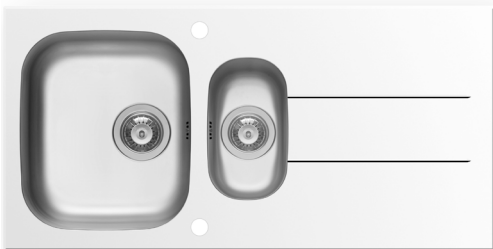

521097301
Waste valve Ø92
with bowl overflow

521055202
Siphon for sinks with
2 bowls of unequal depth

CONCERTO (100X50) 1 1/2B 1D WHITE

Sink dimensions: 1000 x 500mm
Bowl dimensions: 340 x 400 x 180mm / 165 x 290 x 120mm
Minimum base unit: **60cm**
Bowl overflow