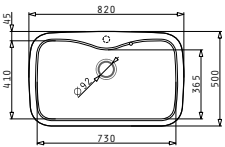

Color	Ar. number	Waste valve	Packaging
GRANO	070032311	Ø92mm	1 item / carton box
CRISTALO BIANCO	070032411	Ø92mm	1 item / carton box
CHAMPAGNE	070032511	Ø92mm	1 item / carton box
GRAPHITE	070022211	Ø92mm	1 item / carton box

Carton box includes: Waste valve & space saver siphon.