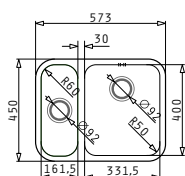

Outer dimensions: 573 x 450mm
Bowl dimensions: 161,5 x 400 x 120mm / 331,5 x 400 x 180mm
Minimum base unit: 60cm
Bowl overflow