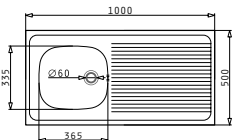

Sink dimensions: 1000 x 500mm
Bowl dimensions: 365 x 335 x 150mm
Minimum base unit: **45cm**
Bowl overflow

Finish	Ar. number	Bow position	Waste valve	Bending type
SATIN	100100201	Reversible No tap holes	Ø60mm	4 sides down
SATIN	100106601	Reversible No tap holes	Ø60mm	4 sides down with wooden frame