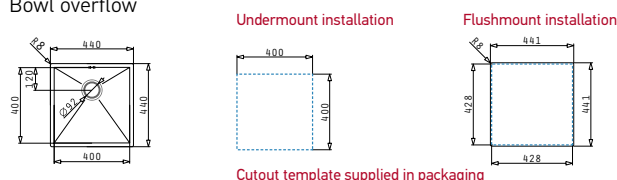

Finish	Ar. number	Installation type	Waste valve	Packaging
BRUSHED	100090201	Undermount	Ø92mm	1 item / carton box
BRUSHED	100090801	Flushmount	Ø92mm	1 item / carton box

Carton box includes: Waste valve.