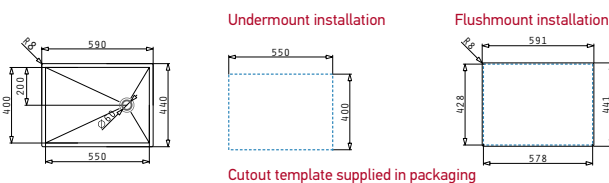

Also suitable

521102101 Pop up waste valve Ø92 with bowl overflow

TETRAGON (55X40) 1D

Outer dimensions: 590 x 440mm
 Bowl dimensions: 550 x 400 x 18mm
 Minimum base unit: 60cm

Finish	Ar. number	Installation type	Waste valve	Packaging
BRUSHED	100090501	Undermount	Ø60mm	1 item / carton box
BRUSHED	100091101	Flushmount	Ø60mm	1 item / carton box