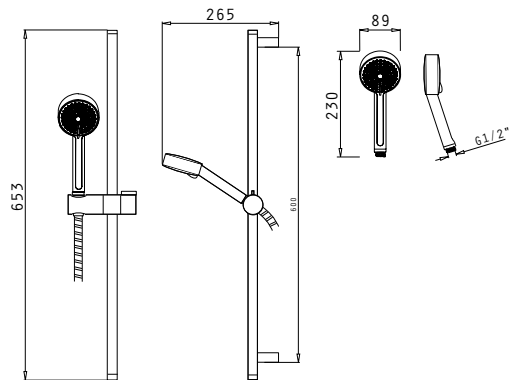

Specifications	
Shower rod material	Brass
Shower rod dimensions	60cm, Ø2cm
Hand shower	Round Ø9cm, 3 functions
Shower hose material	Stainless steel, 170 cm