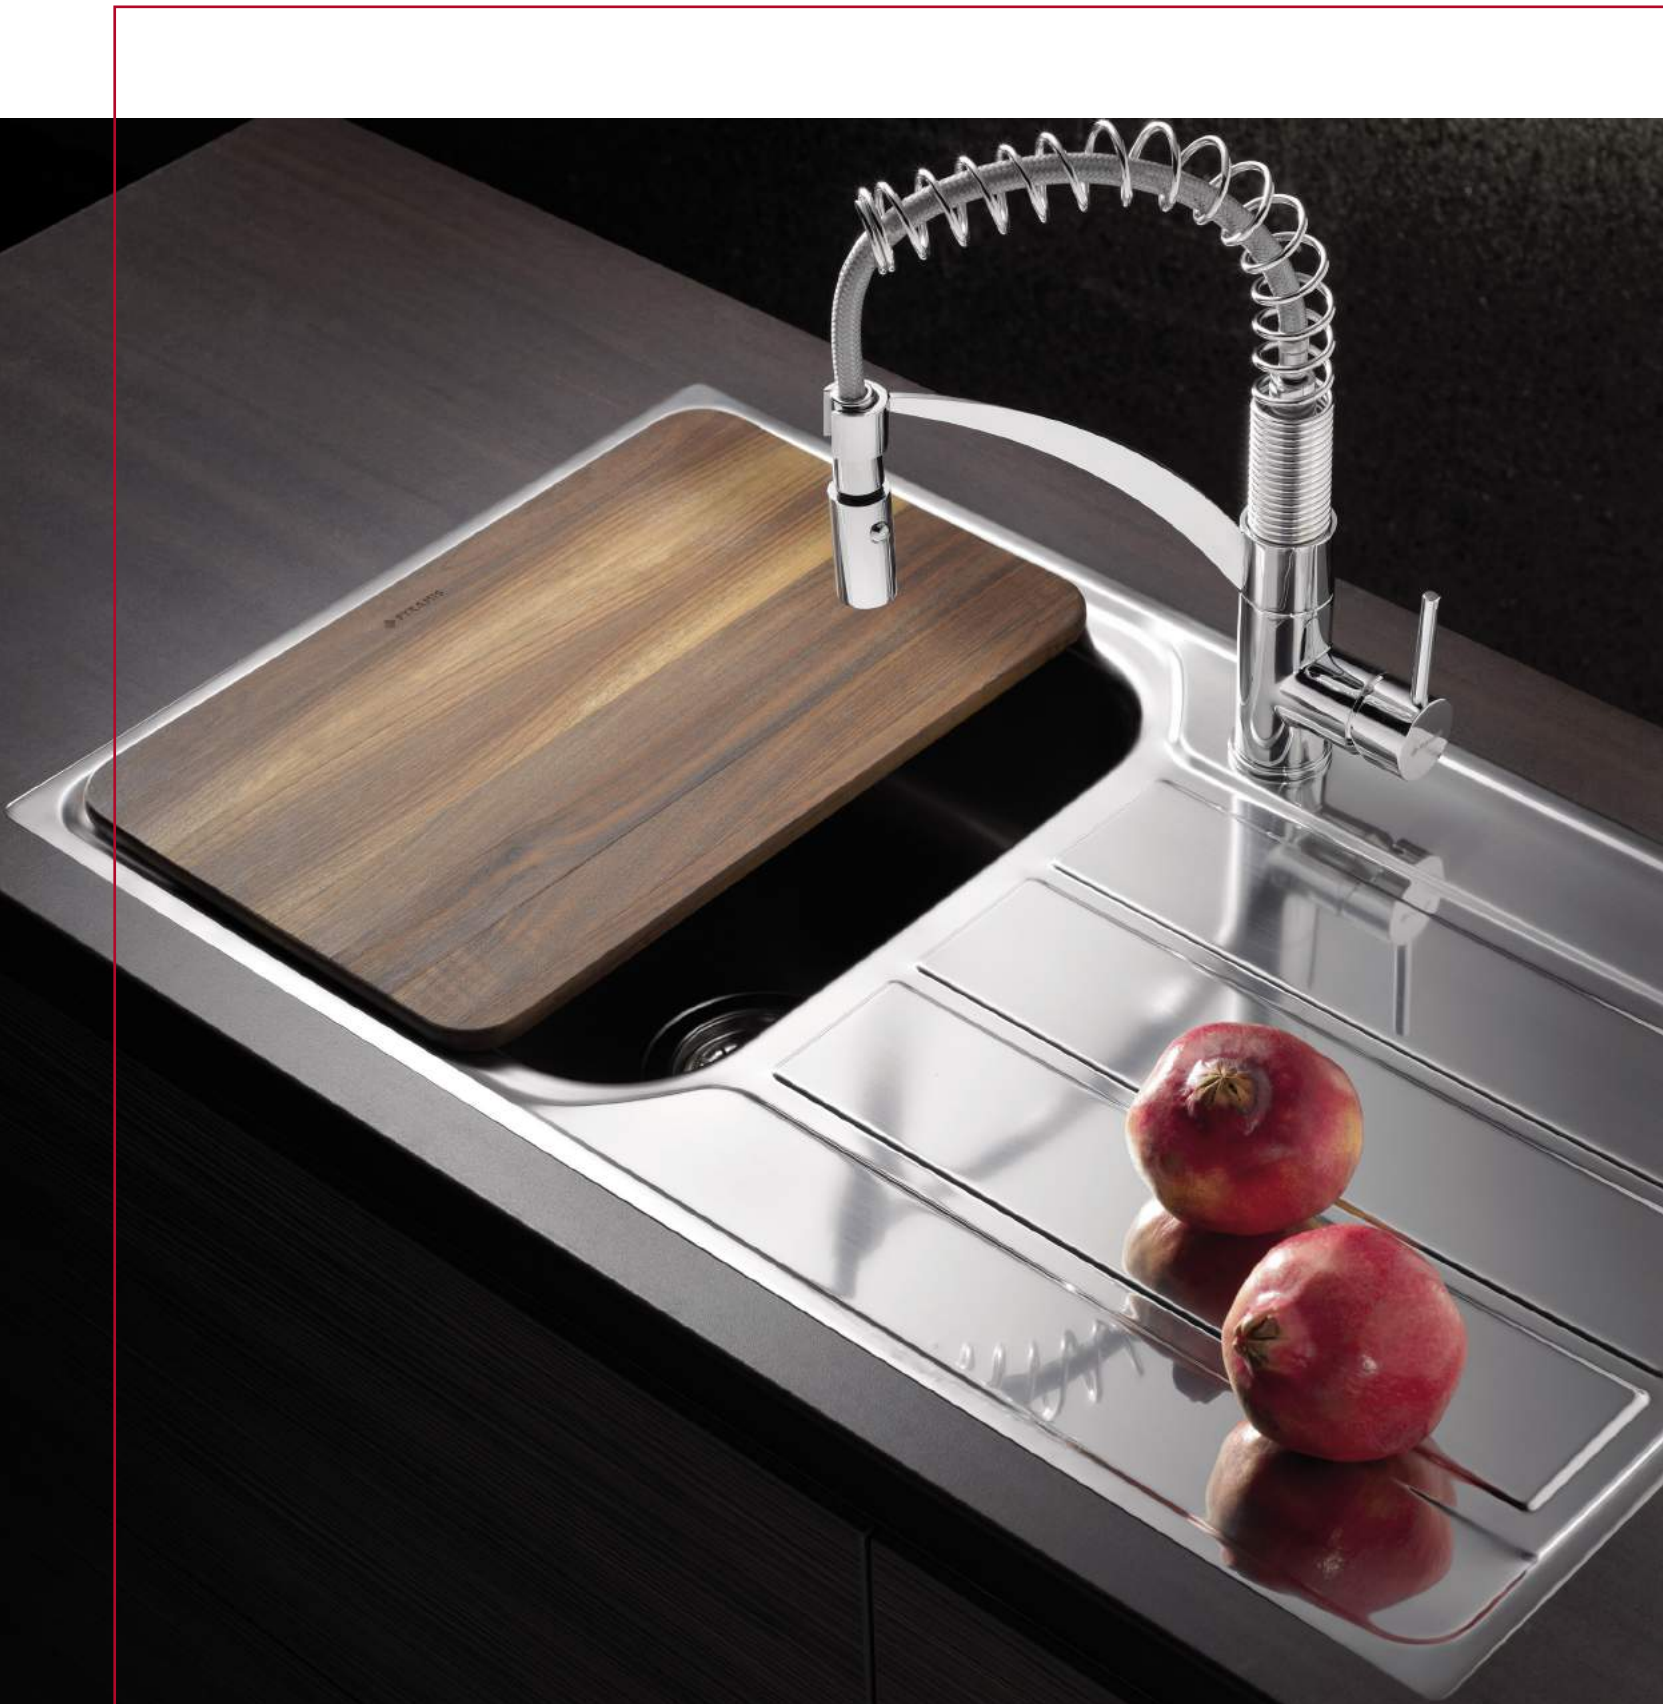

Athena Flushmount Series