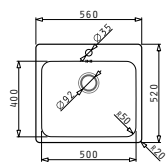

ZERIA (56X52) 1B

Sink dimensions: 560 x 520mm
Bowl dimensions: 500 x 400 x 180mm
Minimum base unit: 60cm
Bowl overflow

Flushmount installation

Inset installation

Finish	Ar. number	Tap holes	Waste valve	Packaging
POLISHED	108983401	1 tap hole	Ø92mm	1 item / carton box