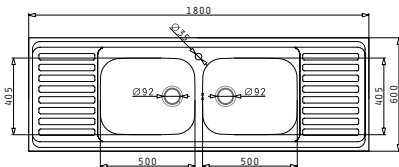

521097301
Waste valve Ø92 with bowl overflow

521097201
Waste valve Ø92

521055101
Siphon for sinks with 2 bowls of equal depth

GRANDO (180X60) 2B 2D

Sink dimensions: 1800 x 600mm
Bowl dimensions: 500 x 400 x 300mm / 500 x 400 x 300mm
Minimum base unit: **110cm**