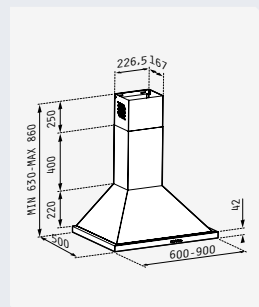

065935901
Carbon filter set
(2 items)