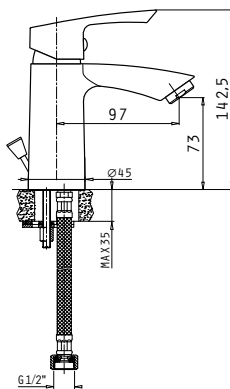

Specifications	
Body material	Brass
Cartridge (mm)	35mm
Flexible hose material	Stainless steel
Flexible hose diameter (inch)	1/2"
Waste valve type	Pop-up
Flow rate	14,6 lt/min

Specifications	
Body material	Brass
Cartridge (mm)	35mm
Flow rate	14,7 lt/min
Hand shower	Round Ø8cm, 1 function
Shower hose material	Stainless steel, 150 cm