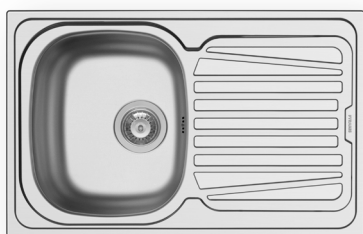

SPARTA (79X50) 1B 1D

Sink dimensions: 790 x 500mm
Bowl dimensions: 340 x 400 x 150mm
Minimum base unit: 45cm
Bowl overflow