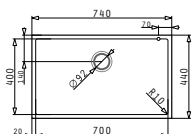

521001001
Waste valve Ø92

521058501
Space saver siphon for sinks with 2 bowls of unequal depth

Pyragranite Tetragon

PYRAGRANITE TETRAGON (70X40) 1B

Outer dimensions: 740 x 440mm
 Bowl dimensions: 700 x 400 x 200mm
 Minimum base unit: 80cm
 Bowl overflow