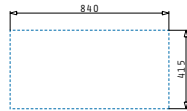

Pyragranite Sinks

PYRAGRANITE ATHLOS (86X43,5) 1B 1D

Sink dimensions: 860 x 435mm
Bowl dimensions: 315 x 365 x 195mm
Minimum base unit: 45cm
Drainer overflow

Inset

Color	Ar. number	Waste valve	Packaging
SNOW	070009711	Ø92mm	1 item / carton box
CARBON	070009811	Ø92mm	1 item / carton box
BEIGE	070009911	Ø92mm	1 item / carton box
MOCHA	070010011	Ø92mm	1 item / carton box
CHOCOLATE	070038311	Ø92mm	1 item / carton box
IRON GREY	070038411	Ø92mm	1 item / carton box

Carton box includes: Waste valve & space saver siphon.

Included waste fittings

PYRAGRANITE ATHLOS (86X50) 1B 1D

Sink dimensions: 860 x 500mm
Bowl dimensions: 365 x 420 x 186mm
Minimum base unit: 45cm
Bowl overflow

Inset

Color	Ar. number	Waste valve	Packaging
SNOW	070038911	Ø92mm	1 item / carton box
CARBON	070039011	Ø92mm	1 item / carton box
BEIGE	070039111	Ø92mm	1 item / carton box
MOCHA	070039211	Ø92mm	1 item / carton box
CHOCOLATE	070039311	Ø92mm	1 item / carton box
IRON GREY	070039411	Ø92mm	1 item / carton box

Carton box includes: Waste valve & space saver siphon.

Suitable accessories

Included waste fittings