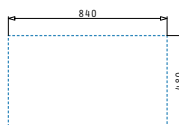

Carton box includes: Waste valve & space saver siphon.

Included waste fittings

521009001
Waste valve Ø92 with bowl overflow

521058301
Space saver siphon for sinks with 1 bowl

PYRATEK AEOLIA (86X50) 1B 1D

Sink dimensions: 860 x 500mm
 Bowl dimensions: 366 x 430 x 205mm
 Minimum base unit: 45cm
 Bowl overflow