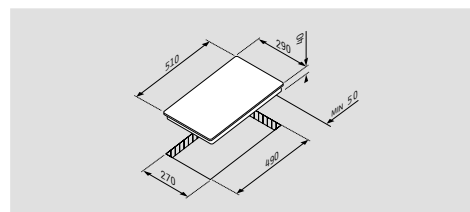

<29>

Dimensions: 290 x 510mm

Rheostatic control knobs

Residual heat indicator

2 Highlight Zones:

Ø180mm / 1800W

Ø145mm / 1200W