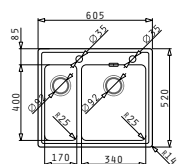

Sink dimensions: 605 x 520mm
Bowl dimensions: 170 x 400 x 140mm / 340 x 400 x 200mm
Minimum base unit: 60cm
Bowl overflow

Flushmount installation