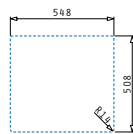

ZERIA (56X52) 1B

Sink dimensions: 560 x 520mm
Bowl dimensions: 500 x 400 x 180mm
Minimum base unit: 60cm
Bowl overflow

Flushmount installation

Inset installation

Finish	Ar. number	Tap holes	Waste valve	Packaging
POLISHED	108983401	1 tap hole	Ø92mm	1 item / carton box