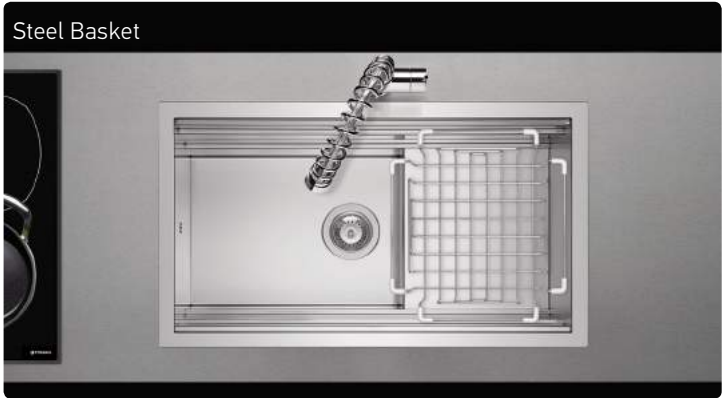

LIFETIME GUARANTEE

stainless steel
18/10
AISI 304

STAINLESS STEEL
SINKS

Versia

VERSIA (81X46) 1B 1D

Finish	Ar. number	Bowl position	Waste valve	Packaging
POLISHED	101042701	Reversible	Ø92mm	1 item / carton box

Carton box includes: Waste valve.

Sink dimensions: 810 x 461mm
Bowl dimensions: 450 x 320 x 300mm
Minimum base unit: 80cm
Bowl overflow

Flushmount

Suitable accessories

Included waste fittings

Suitable waste fittings

ACCESSORIES