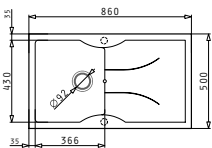

Carton box includes: Waste valve & space saver siphon.

Included waste fittings

521009001
Waste valve Ø92 with bowl overflow

521058301
Space saver siphon for sinks with 1 bowl

PYRATEK AEOLIA (86X50) 1B 1D

Sink dimensions: 860 x 500mm
 Bowl dimensions: 366 x 430 x 205mm
 Minimum base unit: 45cm
 Bowl overflow