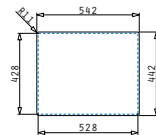

Flushmount installation

Finish	Ar. number	Installation type	Waste valves	Packaging
COPPER	101055601	Undermount	Ø92mm	1 item / carton box
COPPER	101055901	Flushmount	Ø92mm	1 item / carton box

Carton box includes: Waste valve.