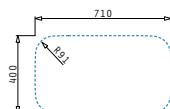

Sink dimensions: 766 x 456mm
Bowl dimensions: 340 x 400 x 180mm / 340 x 400 x 180mm
Minimum base unit: 80cm
Bowl overflow