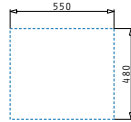

Pyragranite Sinks

PYRAGRANITE ISTROS (57X50) 1B

Sink dimensions: 570 x 500mm
Bowl dimensions: 500 x 400 x 200mm
Minimum base unit: 60cm
Bowl overflow

Color	Ar. number	Waste valve	Packaging
SNOW	070044311	Ø92mm	1 item / carton box
CARBON	070044411	Ø92mm	1 item / carton box
BEIGE	070044511	Ø92mm	1 item / carton box
MOCHA	070044611	Ø92mm	1 item / carton box
CHOCOLATE	070044711	Ø92mm	1 item / carton box
IRON GREY	070044811	Ø92mm	1 item / carton box

Carton box includes: Waste valve & space saver siphon.

Suitable accessories

Included waste fittings

PYRAGRANITE ISTROS (61X50) 1B

Sink dimensions: 610 x 500mm
Bowl dimensions: 540 x 400 x 200mm
Minimum base unit: 60cm
Bowl overflow

Color	Ar. number	Waste valve	Packaging
SNOW	070044911	Ø92mm	1 item / carton box
CARBON	070045011	Ø92mm	1 item / carton box
BEIGE	070045111	Ø92mm	1 item / carton box
MOCHA	070045211	Ø92mm	1 item / carton box
CHOCOLATE	070045311	Ø92mm	1 item / carton box
IRON GREY	070045411	Ø92mm	1 item / carton box

Carton box includes: Waste valve & space saver siphon.

Suitable accessories

Included waste fittings