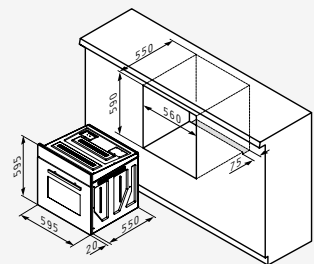

Dimensions: 595 x 595 x 570mm

9 functions

Capacity: 66 litres

Digital auto programmer

Double glass door

Removable inner glass

Telescopic guides

Easy to clean enamelled cavity

Included: 1 grid & 1 deep tray (45x36x3,5cm)