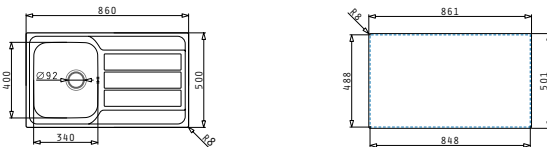

521058301
Space saver siphon for sinks with 1 bowl

521055801
Siphon for sinks with 1 bowl

Stainless Steel Sinks

ATHENA (86X50) 1B 1D FM

Sink dimensions: 860 x 500mm
Bowl dimensions: 340 x 400 x 180mm
Minimum base unit: **45cm**
Bowl overflow