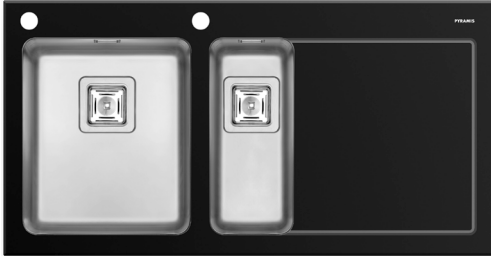

043001201
Steel colander

Included waste fittings

521205401
Pop up square waste valve with bowl overflow

521055801
Siphon for sinks with 1 bowl

Crystalon

CRYSTALON (100X52) 1 1/2B 1D BLACK LH

Sink dimensions: 1000 x 520mm
Bowl dimensions: 340 x 400 x 200mm / 170 x 400 x 140mm
Minimum base unit: **60cm**
Bowl overflow