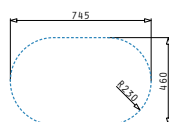

SR MINI

Sink dimensions: 765 x 480mm
Bowl dimensions: Ø385 x 150mm
Minimum base unit: 45cm
Bowl overflow

Finish	Ar. number	Bowl position	Waste valve	Packaging
SATIN	100166801	Reversible No tap holes	Ø92mm	Carton sleeve
SATIN	100167001	Reversible 1+1 tap holes	Ø92mm	Carton sleeve
LINEN	100166901	Reversible No tap holes	Ø92mm	Carton sleeve
LINEN	100167101	Reversible 1+1 tap holes	Ø92mm	Carton sleeve

Inset

EASYFIX™

Suitable waste fittings

SR TWIG 1B 1D

Sink dimensions: 850 x 450mm
Bowl dimensions: Ø360 x 150mm
Minimum base unit: 45cm
Bowl overflow

Finish	Ar. number	Bowl position	Waste valve	Packaging
SATIN	100136501	Reversible No tap holes	Ø92mm	Carton sleeve
SATIN	100142601	Reversible 1+1 tap holes	Ø92mm	Carton sleeve
LINEN	100136601	Reversible No tap holes	Ø92mm	Carton sleeve
LINEN	100142701	Reversible 1+1 tap holes	Ø92mm	Carton sleeve

Inset

EASYFIX™

Suitable accessories

Suitable waste fittings