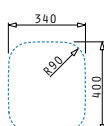

Outer dimensions: 362 x 422mm
Bowl dimensions: 340 x 400 x 150mm
Minimum base unit: 40cm
Bowl overflow

Finish	Ar. number	Waste valve	Packaging
POLISHED	100094101	Ø92mm	8 items / carton box