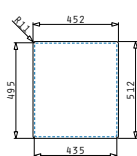

LIFETIME GUARANTEE

stainless steel
18/10
AISI 304

PYRAMIS

STAINLESS STEEL
SINKS

Istros Flushmount

ISTROS (45X51) 1B FM

Sink dimensions: 450 x 510mm
Bowl dimensions: 400 x 400 x 200mm
Minimum base unit: 45cm
Bowl overflow

Finish	Ar. number	Tap holes	Waste valve	Packaging
BRUSHED	101054801	1 tap hole	Ø92mm	1 item / carton box

Carton box includes: Waste valve & space saver siphon.

Flushmount

Suitable accessories

043001701
Glass chopping board

043001201
Steel colander

521006301
Ø92 waste valve cover

Included waste fittings

521102601
Waste valve Ø92 with bowl overflow

521058301
Space saver siphon for sinks with 1 bowl

Also suitable:

521102101
Pop up waste valve Ø92 with bowl overflow

ISTROS (50X51) 1B FM

Sink dimensions: 500 x 510mm
Bowl dimensions: 450 x 400 x 200mm
Minimum base unit: 50cm
Bowl overflow

Finish	Ar. number	Tap holes	Waste valve	Packaging
BRUSHED	101047501	1 tap hole	Ø92mm	1 item / carton box

Carton box includes: Waste valve & space saver siphon.

Flushmount

Suitable accessories

043001701
Glass chopping board

043001201
Steel colander

521006301
Ø92 waste valve cover

Included waste fittings

521102601
Waste valve Ø92 with bowl overflow

521058301
Space saver siphon for sinks with 1 bowl

Also suitable:

521102101
Pop up waste valve Ø92 with bowl overflow