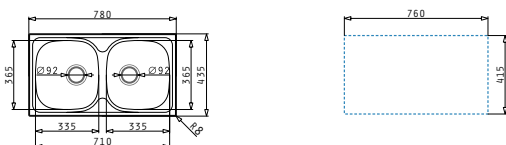

Sink dimensions: 780 x 435mm
Bowl dimensions: 335 x 365 x 150mm / 335 x 365 x 150mm
Minimum base unit: 80cm
Bowl overflow