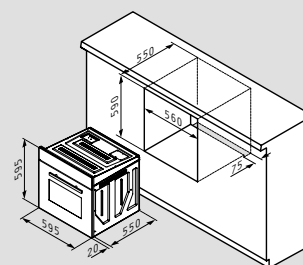

Pop-up knobs

Digital touch timer

Double glass door

Removable inner glass

Side racks

Easy to clean enamelled cavity

Included: 1 grid & 1 deep tray (45x36x3,5cm)

Oven 60IN 3070 White independent