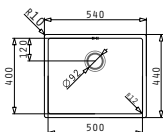

Carton box includes: Waste valve.

Suitable accessories

043001701
Glass chopping board

Included waste fittings

521107501
Gun Metal waste valve
Ø92 with bowl overflow

ASTRIS COLORA (50X40) 1B GUN METAL

Outer dimensions: 540 x 440mm
Bowl dimensions: 500 x 400 x 200mm
Minimum base unit: 60cm
Bowl overflow