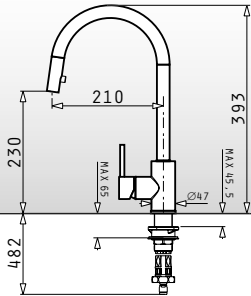

Amada premium

Single lever mixer with ceramic disc mechanism & pull-out spray