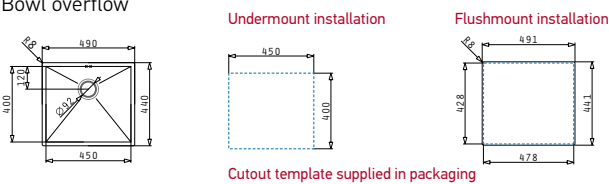

521102601
Waste valve Ø92 with bowl overflow for flushmount installation

Also suitable

521102101
Pop up waste valve Ø92 with bowl overflow

Stainless Steel Sinks

TETRAGON (45X40) 1B

Outer dimensions: 490 x 440mm
 Bowl dimensions: 450 x 400 x 200mm
 Minimum base unit: 50cm
 Bowl overflow