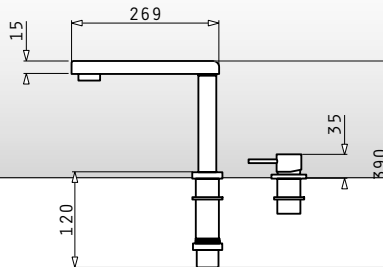

Satellita premium

Single lever mixer with ceramic disc mechanism & retractable spout, suitable for installation under a window