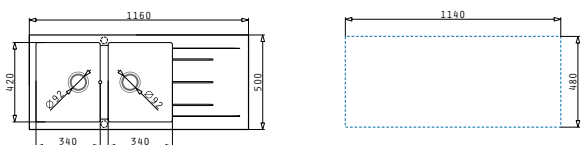

Color	Ar. number	Waste valves	Packaging
SNOW	079814211	Ø92mm	1 item / carton box
CARBON	079814311	Ø92mm	1 item / carton box
BEIGE	079814411	Ø92mm	1 item / carton box
MOCHA	079814511	Ø92mm	1 item / carton box
CHOCOLATE	070038111	Ø92mm	1 item / carton box
IRON GREY	070038211	Ø92mm	1 item / carton box

Carton box includes: Waste valves & space saver siphon.