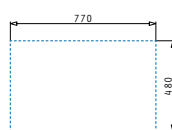

LIFETIME GUARANTEE

stainless steel
18/10
AISI 304

PYRAMIS

STAINLESS STEEL
SINKS

Alea

ALEA (79X50) 1B 1D

Sink dimensions: 790 x 500mm
Bowl dimensions: 330 x 400 x 190mm
Minimum base unit: 45cm
Bowl overflow

Finish	Ar. number	Bowl position	Waste valve	Packaging
POLISHED	107158601	Reversible 1+1 tap holes	Ø92mm	Carton sleeve
LINEN	107160801	Reversible 1+1 tap holes	Ø92mm	Carton sleeve

Suitable accessories

043001401 Glass chopping board
525009501 Wooden chopping board
521006301 Ø92 waste valve cover

Suitable waste fittings

521097901 Pop up waste valve Ø92 with bowl overflow
521097301 Waste valve Ø92 with bowl overflow
521058301 Space saver siphon for sinks with 1 bowl
521055801 Siphon for sinks with 1 bowl

ALEA (79X50) 2B

Sink dimensions: 790 x 500mm
Bowl dimensions: 330 x 400 x 190mm / 330 x 400 x 190mm
Minimum base unit: 80cm
Bowl overflow

Finish	Ar. number	Tap holes	Waste valves	Packaging
POLISHED	107157601	1 tap hole	Ø92mm	Carton sleeve
LINEN	107160701	1 tap hole	Ø92mm	Carton sleeve

Suitable accessories

043001401 Glass chopping board
525009501 Wooden chopping board
525006401 Steel basket
521006301 Ø92 waste valve cover

Suitable waste fittings

521097901 Pop up waste valve Ø92 with bowl overflow
521097301 Waste valve Ø92 with bowl overflow
521097201 Waste valve Ø92
521058401 Space saver siphon for sinks with 2 bowls of equal depth
521055101 Siphon for sinks with 2 bowls of equal depth