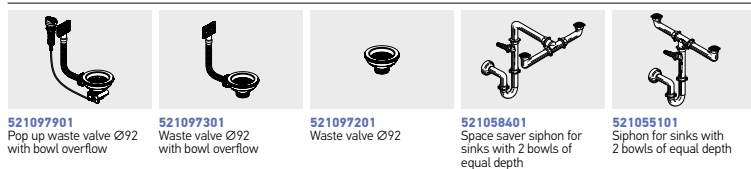

Suitable waste fittings