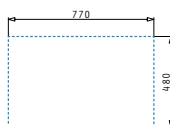

Amaltia

AMALTIA (62X50) 1 1/2B

Sink dimensions: 620 x 500mm
Bowl dimensions: 340 x 400 x 190mm / 165 x 290 x 130mm
Minimum base unit: 60cm
Bowl overflow

Finish	Ar. number	Bowl position	Waste valves	Packaging
POLISHED	107123301	Reversible 1+1 tap holes	Ø92mm	Carton sleeve

Inset

EASYFIX™

Suitable accessories

Suitable waste fittings

AMALTIA (79X50) 1B 1D

Sink dimensions: 790 x 500mm
Bowl dimensions: 340 x 400 x 190mm
Minimum base unit: 45cm
Bowl overflow

Finish	Ar. number	Bowl position	Waste valve	Packaging
POLISHED	107117801	Reversible No tap holes	Ø92mm	Carton sleeve
LINEN	107118701	Reversible No tap holes	Ø92mm	Carton sleeve
POLISHED	107119701	Reversible 1+1 tap holes	Ø92mm	Carton sleeve

Inset

EASYFIX™

Suitable accessories

Suitable waste fittings