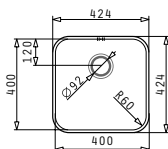

Outer dimensions: 424 x 424mm
Bowl dimensions: 400 x 400 x 190mm
Minimum base unit: 45cm
Bowl overflow

Finish	Ar. number	Waste valve	Packaging
POLISHED	101053501	Ø92mm	8 items / carton box