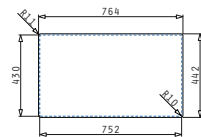

Flushmount installation

Finish	Ar. number	Installation type	Waste valves	Packaging
BRUSHED	101054601	Undermount	Ø92mm	1 item / carton box
BRUSHED	101054701	Flushmount	Ø92mm	1 item / carton box

Carton box includes: Waste valves & space saver siphon.