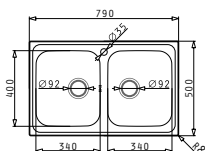

stainless steel
18/10
AISI 304

PYRAMIS

STAINLESS STEEL
SINKS

Athena

ATHENA EXTRA (79X50) 2B

Sink dimensions: 790 x 500mm
Bowl dimensions: 340 x 400 x 190mm / 340 x 400 x 190mm
Minimum base unit: 80cm
Bowl overflow