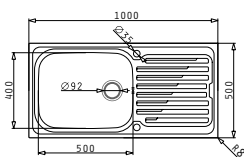

Finish	Ar. number	Bowl position	Waste valve	Packaging
POLISHED	107121501	Reversible 1+1 tap holes	Ø92mm	Carton sleeve
LINEN	107123901	Reversible No tap holes	Ø92mm	Carton sleeve

Inset

EASYFIX™

Suitable accessories

525005201
Wooden chopping board

Suitable waste fittings

521097901
Pop up waste valve Ø92 with bowl overflow

521097301
Waste valve Ø92 with bowl overflow

521058301
Space saver siphon for sinks with 1 bowl

521055801
Siphon for sinks with 1 bowl