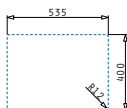

Cutout template supplied in packaging