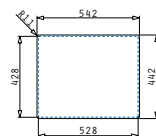

Flushmount installation

Finish	Ar. number	Installation type	Waste valves	Packaging
GUN METAL	101055501	Undermount	Ø92mm	1 item / carton box
GUN METAL	101055801	Flushmount	Ø92mm	1 item / carton box

Carton box includes: Waste valve.