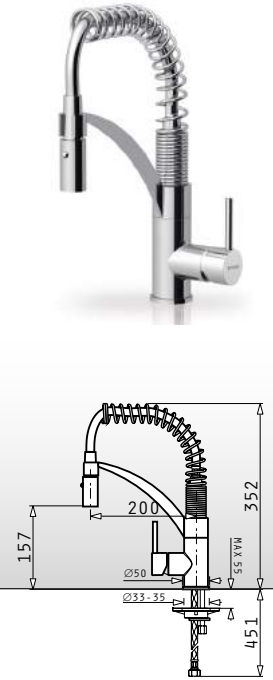

Mini Cresento elegant

Single lever mixer with ceramic disc mechanism & flexible spout

Finish	Ar. number
CHROME	090900701