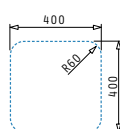

Outer dimensions: 424 x 424mm
Bowl dimensions: 400 x 400 x 190mm
Minimum base unit: 45cm
Bowl overflow