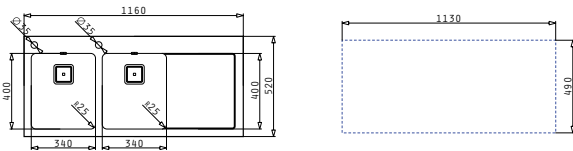

521205501
Square waste valve with bowl overflow

521055101
Siphon for sinks with 2 bowls of equal depth

CRYSTALON (116X52) 2B 1D WHITE LH

Sink dimensions: 1160 x 520mm
Bowl dimensions: 340 x 400 x 200mm / 340 x 400 x 200mm
Minimum base unit: **80cm**
Bowl overflow