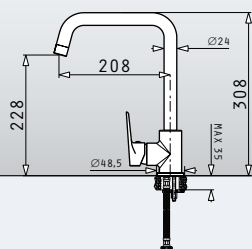

2 YEARS GUARANTEE

Daniele essential

Single lever mixer with ceramic disc mechanism