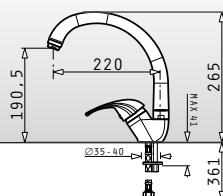

Mezzo essential

Single lever mixer with ceramic disc mechanism