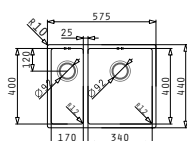

Outer dimensions: 575 x 440mm
Bowl dimensions: 170 x 400 x 170mm / 340 x 400 x 200mm
Minimum base unit: 60cm
Bowl overflow

Undermount installation