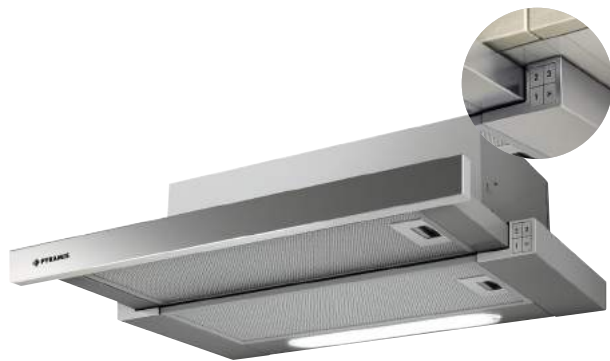

Sliding 60cm essential

Energy Class	D
Energy Class	D
Energy Class	D

Color	Ar. number
WHITE	065017102
BROWN	065017202
INOX	065017002

065941101
Carbon filter set (2 items)

Color: white / brown / inox
Width: 60cm
Extraction rate (IEC): 304m³/h
Extraction rate (free flow): 450m³/h
Noise level: 46-62dB
Motor: 115W
Lighting: LED lamps
Controls: Push buttons
Metallic filters: 2