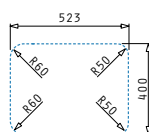

Outer dimensions: 573 x 450mm
Bowl dimensions: 161,5 x 400 x 120mm / 331,5 x 400 x 180mm
Minimum base unit: 60cm
Bowl overflow