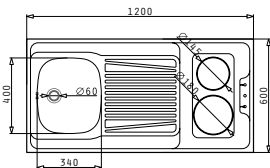

Suitable accessories

525004801
Wooden chopping board

Waste fittings

521099801
Waste valve Ø60 with bowl overflow

4 Sides Down

PANTRY (120X60X5,5cm) 1B 1D 2 UNEQUAL ELECTRIC HOBS

Pantry dimensions: 1200 x 600 x 55mm
 Bowl dimensions: 340 x 400 x 150mm
 Minimum base unit: 45cm
 Bowl overflow